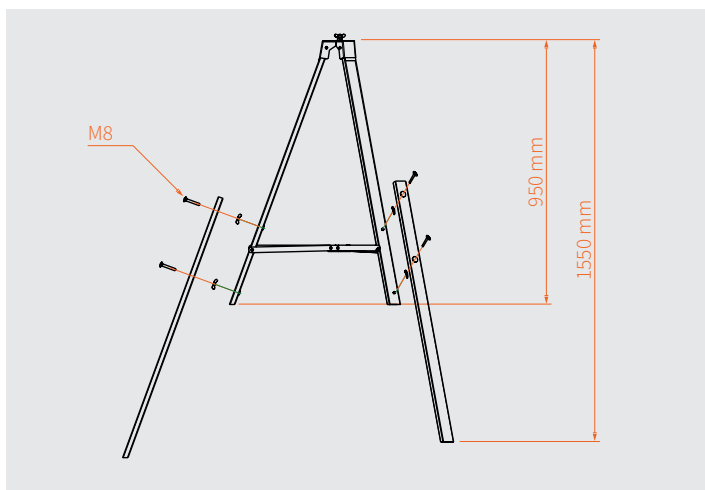

Extend your Vintage luminaires with our Luminaire tripod

ADMIRAL
STAGING

| www.admiralstaging.com | Josink Kolkweg 10 | 7545 PR Enschede | The Netherlands | Tel: +31 53 4 301 201 |