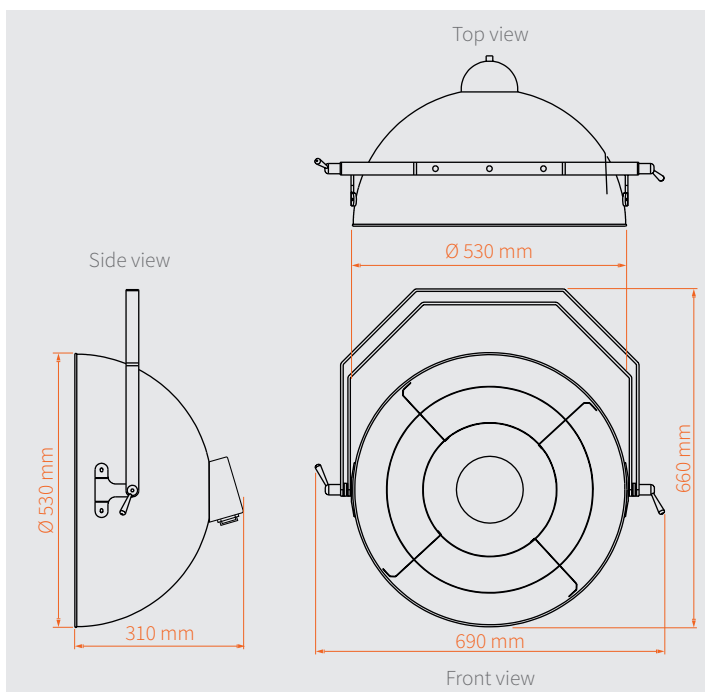

DIMENSIONS

TECHNICAL DATA

Vintage lumin 60W D=38 PC true w connector in box

Article code:	ARADRED47
EAN:	8720094428222
Connection:	Seetronic true1 IP65 in/out
Power consumption:	60W (bulb included)
Fitting:	E27
Dimensions:	diameter globe: 380 mm 510 x 230 x 480 mm (L x W x H)
Weight:	4.15 kg

Vintage lumin 60W D=53 PC true w connector in box

Article code:	ARADRED57
EAN:	8720094428239
Connection:	Seetronic true1 IP65 in/out
Power consumption:	60W (bulb included)
Fitting:	E27
Dimensions:	diameter globe: 530 mm 690 x 310 x 660 mm (L x W x H)
Weight:	6.05 kg