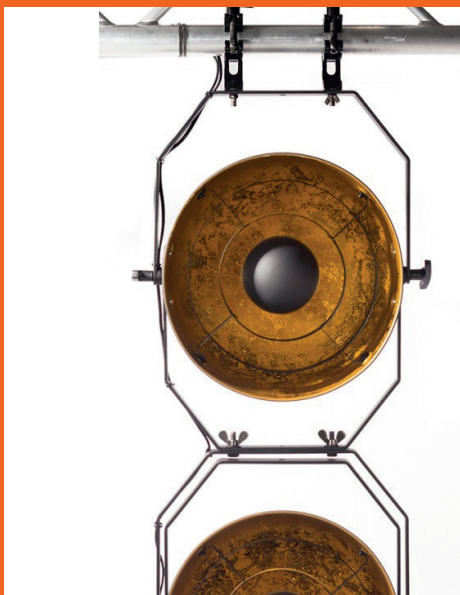

ADMIRAL
STAGING

VINTAGE LUMINAIRE

An Admiral Staging fixture with a vintage look because retro chic is absolutely en vogue!

Use these decorative fixtures for you TV shows, theatre productions or for live bands to add visual impact to an area and create the right ambiance.

KEY FEATURES

True1 IP65 In / Out

The Vintage fixture has a IP65 connection for professional use and equipped with a Seetronic true1 conector.

Interlinkable

Create an impressive setup by interlinking several Vintage luminaires using the two sturdy brackets.

DIMENSIONS

TECHNICAL DATA

Vintage lumin 60W D=38 PC true w connector in box

Article code:	ARADRED47
EAN:	8720094428222
Connection:	Seetronic true1 IP65 in/out
Power consumption:	60W (bulb included)
Fitting:	E27
Dimensions:	diameter globe: 380 mm 510 x 230 x 480 mm (L x W x H)
Weight:	4.15 kg

Vintage lumin 60W D=53 PC true w connector in box

Article code:	ARADRED57
EAN:	8720094428239
Connection:	Seetronic true1 IP65 in/out
Power consumption:	60W (bulb included)
Fitting:	E27
Dimensions:	diameter globe: 530 mm 690 x 310 x 660 mm (L x W x H)
Weight:	6.05 kg