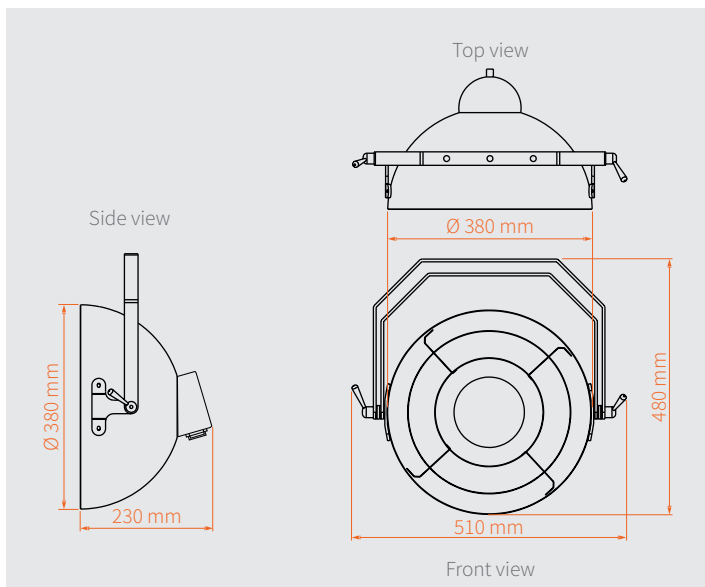

KEY FEATURES

True1 IP65 In / Out

The Vintage fixture has a IP65 connection for professional use and equipped with a Seetronic true1 conector.

Interlinkable

Create an impressive setup by interlinking several Vintage luminaires using the two sturdy brackets.

DIMENSIONS

TECHNICAL DATA

Vintage lumin 60W D=38 PC true w connector in box

Article code:	ARADRED47
EAN:	8720094428222
Connection:	Seetronic true1 IP65 in/out
Power consumption:	60W (bulb included)
Fitting:	E27
Dimensions:	diameter globe: 380 mm 510 x 230 x 480 mm (L x W x H)
Weight:	4.15 kg

Vintage lumin 60W D=53 PC true w connector in box

Article code:	ARADRED57
EAN:	8720094428239
Connection:	Seetronic true1 IP65 in/out
Power consumption:	60W (bulb included)
Fitting:	E27
Dimensions:	diameter globe: 530 mm 690 x 310 x 660 mm (L x W x H)
Weight:	6.05 kg