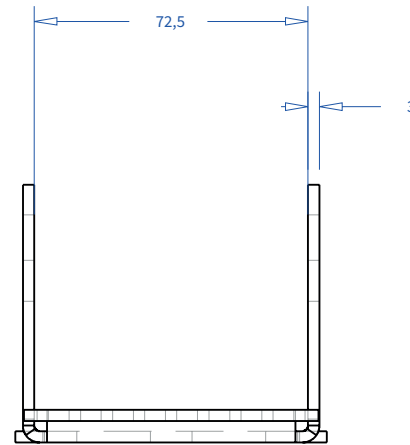

**ADMIRAL**  
STAGING

Drawings:  
**Snake cable guide base 3 mtr - H 8 mtr**  
**RIKGSN308**

Product: Snake cable guide base 3 mtr - H 8 mtr

Code: RIKGSN308

**ADMIRAL**  
STAGING

Detail C

Product: Snake cable guide base 3 mtr - H 8 mtr

Code: RIKGSN308

**ADMIRAL**  
STAGING

Product: Snake cable guide base 3 mtr - H 8 mtr

Code: RIKGSN308

Detail A

Detail B

Product: Snake cable guide base 3 mtr - H 8 mtr

Code: RIKGSN308

Detail A

Detail B

Assembly set for single tube is included in the RIKGSN308

Product: Snake assembly set for single tube 50mm

Code: RIKGSN120

Detail A

Detail B

Snake extension set for 30 truss