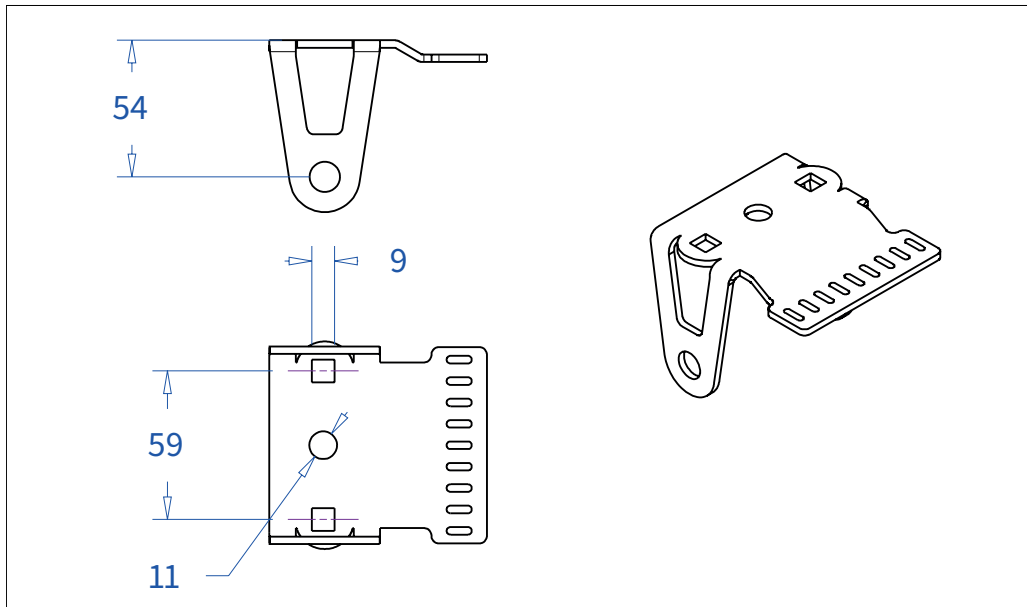

**ADMIRAL**  
STAGING

Drawings:  
**Snake cable guide base 3 mtr - H 8 mtr**  
**RIKGSN308**

Product: Snake cable guide base 3 mtr - H 8 mtr

Code: RIKGSN308

**ADMIRAL**  
STAGING

Detail C

Product: Snake cable guide base 3 mtr - H 8 mtr

Code: RIKGSN308

**ADMIRAL**  
STAGING

Product: Snake cable guide base 3 mtr - H 8 mtr

Code: RIKGSN308

Detail A

Detail B

Product: Snake cable guide base 3 mtr - H 8 mtr

Code: RIKGSN308

Detail A

Detail B

Assembly set for single tube is included in the RIKGSN308

Product: Snake assembly set for single tube 50mm

Code: RIKGSN120

Detail A

Detail B

Snake extension set for 30 truss

Snake extension set for 40 truss

Product: Snake extension set for 30 / 40 truss

Code: RIKGSN121 / RIKGSN122