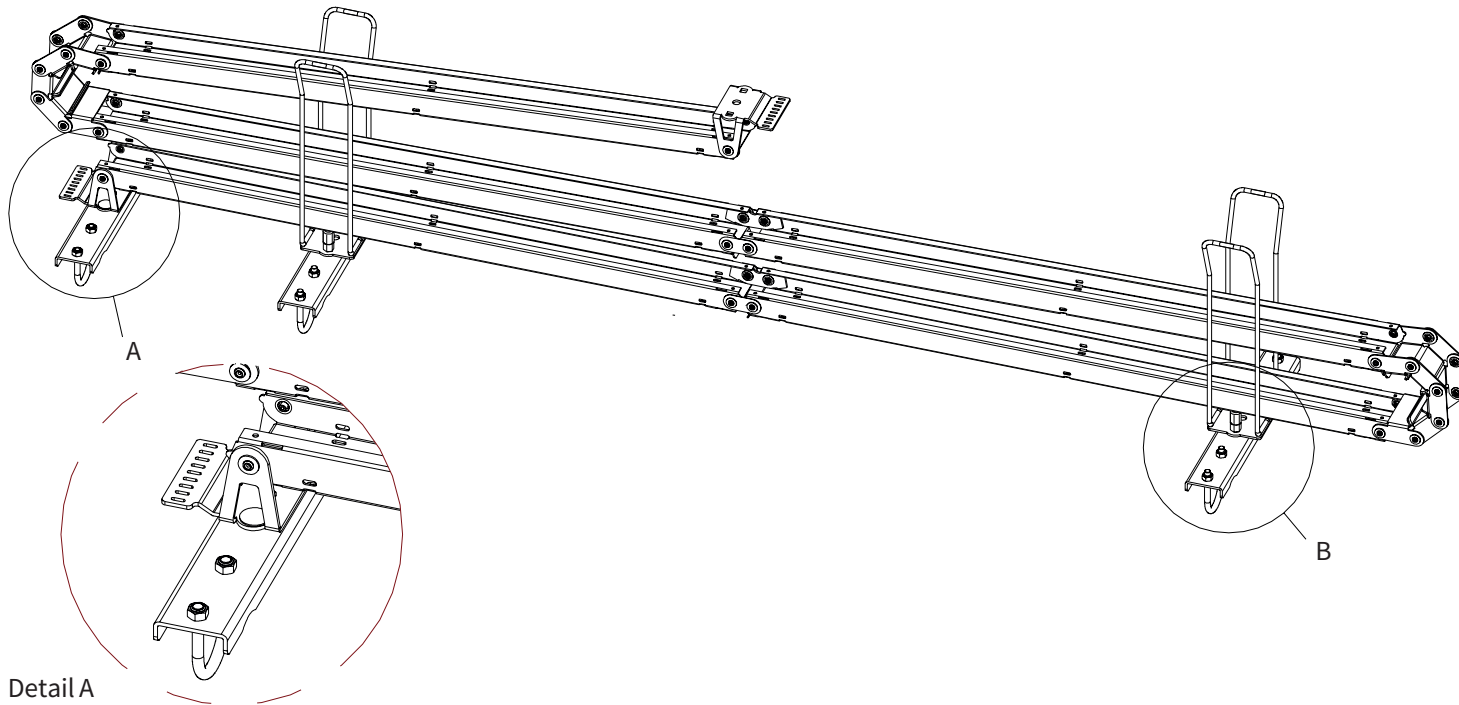

**ADMIRAL**  
STAGING

Drawings:  
**Snake cable guide base 3 mtr - H 8 mtr**  
**RIKGSN308**

Product: Snake cable guide base 3 mtr - H 8 mtr

Code: RIKGSN308

**ADMIRAL**  
STAGING

Detail C

Product: Snake cable guide base 3 mtr - H 8 mtr

Code: RIKGSN308

**ADMIRAL**  
STAGING

Product: Snake cable guide base 3 mtr - H 8 mtr

Code: RIKGSN308

Detail A

Detail B

Product: Snake cable guide base 3 mtr - H 8 mtr

Code: RIKGSN308

Detail A

Detail B

Assembly set for single tube is included in the RIKGSN308

Product: Snake assembly set for single tube 50mm

Code: RIKGSN120

Detail A

Detail B

Snake extension set for 30 truss

Snake extension set for 40 truss

Product: Snake extension set for 30 / 40 truss

Code: RIKGSN121 / RIKGSN122