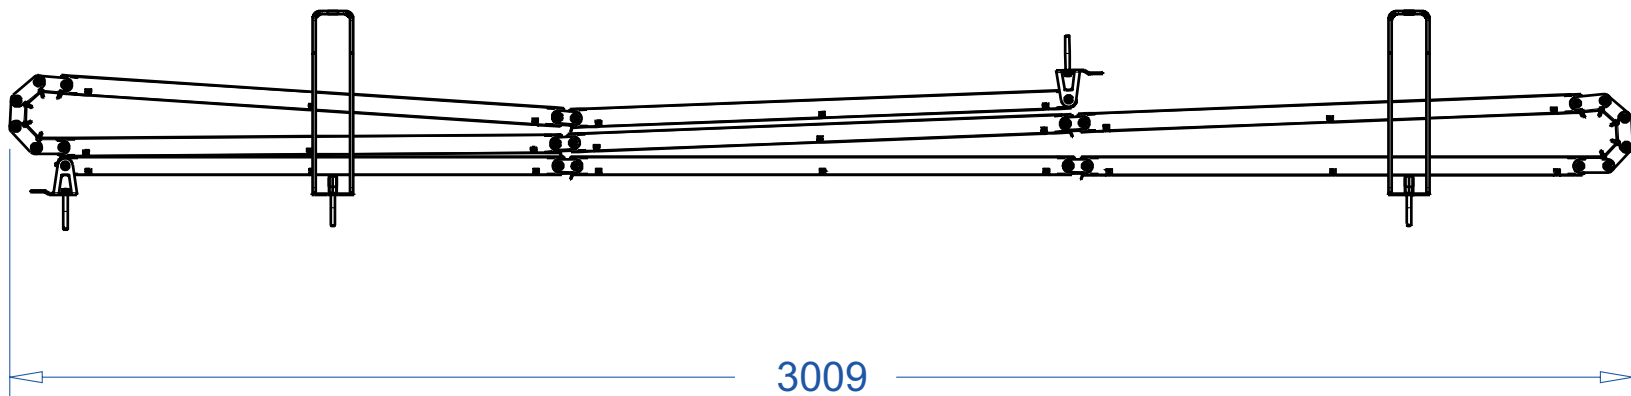

**ADMIRAL**  
STAGING

Drawings:  
**Snake cable guide base 3 mtr - H 8 mtr**  
**RIKGSN308**

Product: Snake cable guide base 3 mtr - H 8 mtr

Code: RIKGSN308

**ADMIRAL**  
STAGING

Detail C

Product: Snake cable guide base 3 mtr - H 8 mtr

Code: RIKGSN308

**ADMIRAL**  
STAGING

Product: Snake cable guide base 3 mtr - H 8 mtr

Code: RIKGSN308

Detail A

Detail B

Product: Snake cable guide base 3 mtr - H 8 mtr

Code: RIKGSN308

Detail A

Detail B

Assembly set for single tube is included in the RIKGSN308

Product: Snake assembly set for single tube 50mm

Code: RIKGSN120

Detail A

Detail B

Snake extension set for 30 truss

Snake extension set for 40 truss

Product: Snake extension set for 30 / 40 truss

Code: RIKGSN121 / RIKGSN122