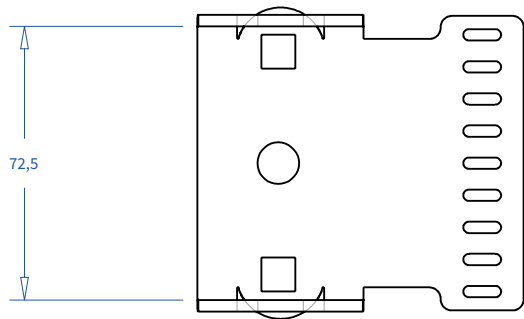

**ADMIRAL**  
STAGING

Drawings:  
**Snake cable guide base 3 mtr - H 8 mtr**  
**RIKGSN308**

Product: Snake cable guide base 3 mtr - H 8 mtr

Code: RIKGSN308

**ADMIRAL**  
STAGING

Detail C

Product: Snake cable guide base 3 mtr - H 8 mtr

Code: RIKGSN308

**ADMIRAL**  
STAGING

Product: Snake cable guide base 3 mtr - H 8 mtr

Code: RIKGSN308

Detail A

Detail B

Product: Snake cable guide base 3 mtr - H 8 mtr

Code: RIKGSN308

Detail A

Detail B

Assembly set for single tube is included in the RIKGSN308

Product: Snake assembly set for single tube 50mm

Code: RIKGSN120

Detail A

Detail B

Snake extension set for 30 truss

Snake extension set for 40 truss

Product: Snake extension set for 30 / 40 truss

Code: RIKGSN121 / RIKGSN122