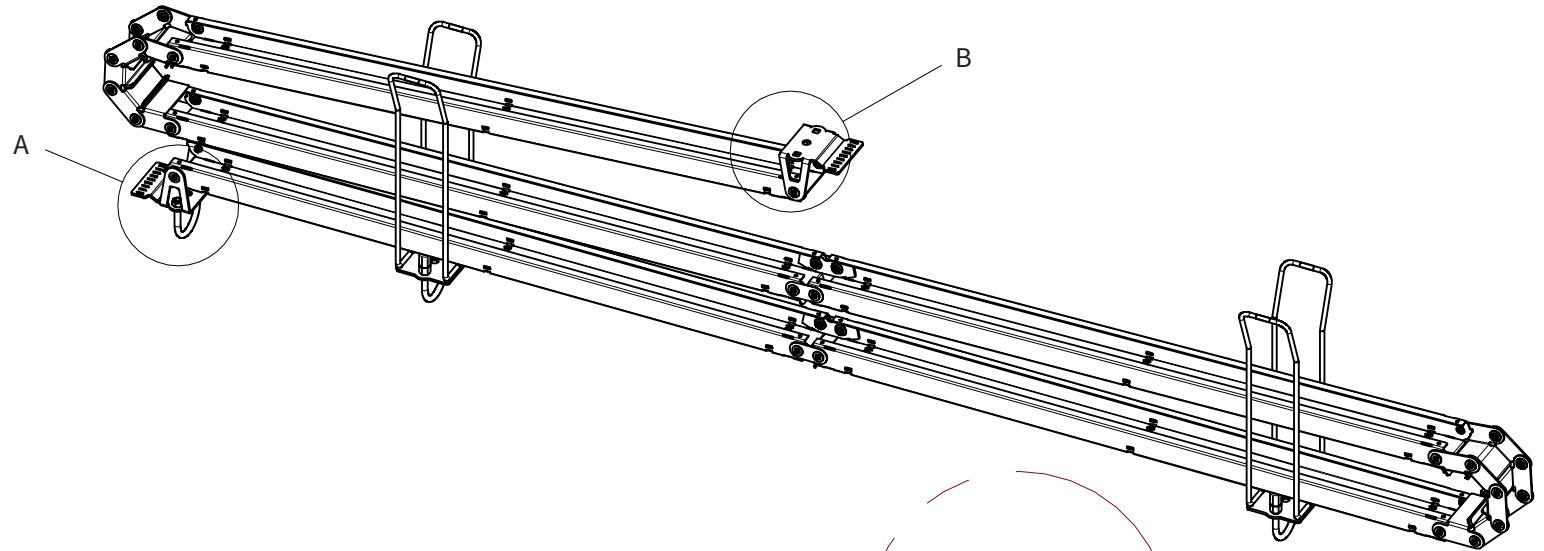

**ADMIRAL**  
STAGING

Drawings:  
**Snake cable guide base 3 mtr - H 8 mtr**  
**RIKGSN308**

Product: Snake cable guide base 3 mtr - H 8 mtr

Code: RIKGSN308

**ADMIRAL**  
STAGING

Detail C

Product: Snake cable guide base 3 mtr - H 8 mtr

Code: RIKGSN308

**ADMIRAL**  
STAGING

Product: Snake cable guide base 3 mtr - H 8 mtr

Code: RIKGSN308

Detail A

Detail B

Product: Snake cable guide base 3 mtr - H 8 mtr

Code: RIKGSN308

Detail A

Detail B

Assembly set for single tube is included in the RIKGSN308

Product: Snake assembly set for single tube 50mm

Code: RIKGSN120

Detail A

Detail B

Snake extension set for 30 truss

Snake extension set for 40 truss

Product: Snake extension set for 30 / 40 truss

Code: RIKGSN121 / RIKGSN122