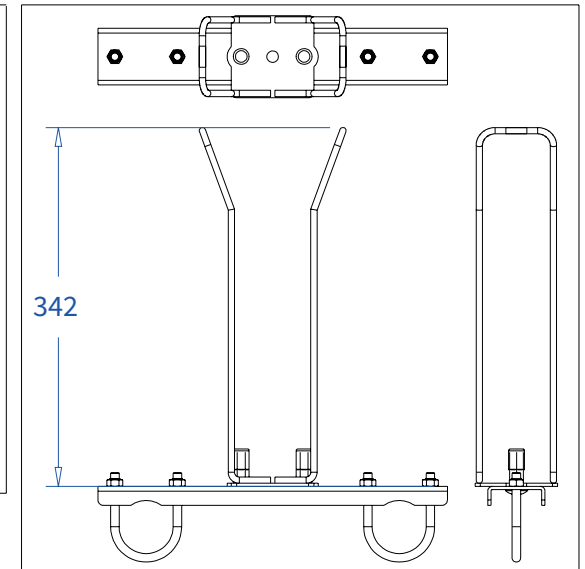

**ADMIRAL**  
STAGING

Drawings:  
**Snake cable guide base 3 mtr - H 8 mtr**  
**RIKGSN308**

Product: Snake cable guide base 3 mtr - H 8 mtr

Code: RIKGSN308

**ADMIRAL**  
STAGING

Detail C

Product: Snake cable guide base 3 mtr - H 8 mtr

Code: RIKGSN308

**ADMIRAL**  
STAGING

Product: Snake cable guide base 3 mtr - H 8 mtr

Code: RIKGSN308

Detail A

Detail B

Product: Snake cable guide base 3 mtr - H 8 mtr

Code: RIKGSN308

Detail A

Detail B

Assembly set for single tube is included in the RIKGSN308

Product: Snake assembly set for single tube 50mm

Code: RIKGSN120

Detail A

Detail B

Snake extension set for 30 truss

Snake extension set for 40 truss

Product: Snake extension set for 30 / 40 truss

Code: RIKGSN121 / RIKGSN122