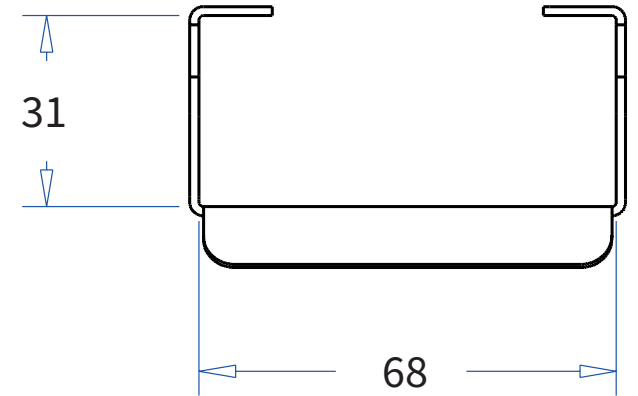

**ADMIRAL**  
STAGING

Drawings:  
**Snake cable guide base 3 mtr - H 8 mtr**  
**RIKGSN308**

Product: Snake cable guide base 3 mtr - H 8 mtr

Code: RIKGSN308

**ADMIRAL**  
STAGING

Detail C

Product: Snake cable guide base 3 mtr - H 8 mtr

Code: RIKGSN308

**ADMIRAL**  
STAGING

Product: Snake cable guide base 3 mtr - H 8 mtr

Code: RIKGSN308

Detail A

Detail B

Product: Snake cable guide base 3 mtr - H 8 mtr

Code: RIKGSN308

Detail A

Detail B

Assembly set for single tube is included in the RIKGSN308

Product: Snake assembly set for single tube 50mm

Code: RIKGSN120

Detail A

Detail B

Snake extension set for 30 truss