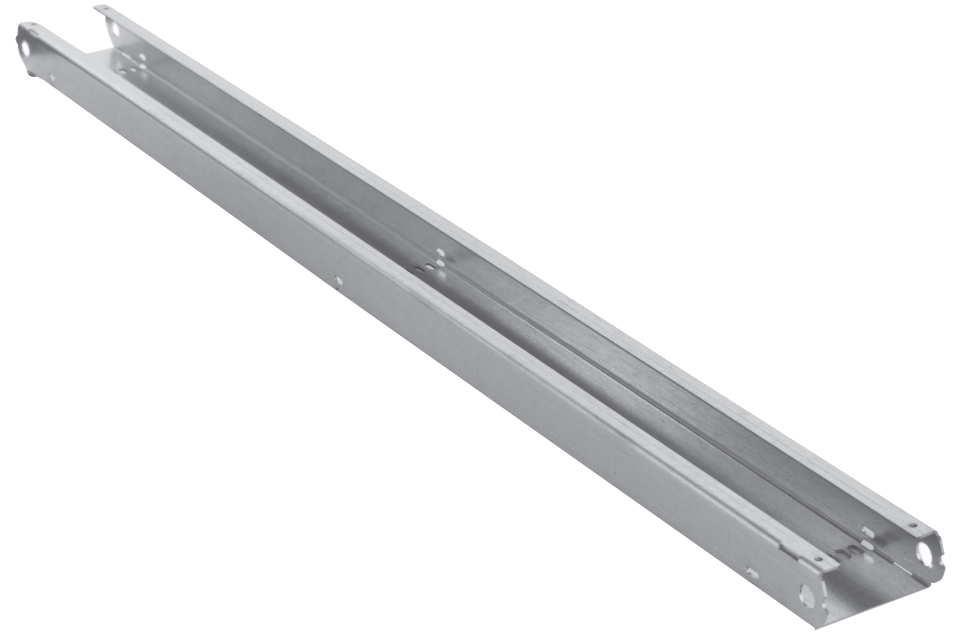

**ADMIRAL**  
STAGING

Drawings:  
**Snake cable guide base 3 mtr - H 8 mtr**  
**RIKGSN308**

Product: Snake cable guide base 3 mtr - H 8 mtr

Code: RIKGSN308

**ADMIRAL**  
STAGING

Detail C

Product: Snake cable guide base 3 mtr - H 8 mtr

Code: RIKGSN308

**ADMIRAL**  
STAGING

Product: Snake cable guide base 3 mtr - H 8 mtr

Code: RIKGSN308

Detail A

Detail B

Product: Snake cable guide base 3 mtr - H 8 mtr

Code: RIKGSN308

Detail A

Detail B

Assembly set for single tube is included in the RIKGSN308

Product: Snake assembly set for single tube 50mm

Code: RIKGSN120

Detail A

Detail B

Snake extension set for 30 truss

Snake extension set for 40 truss

Product: Snake extension set for 30 / 40 truss

Code: RIKGSN121 / RIKGSN122