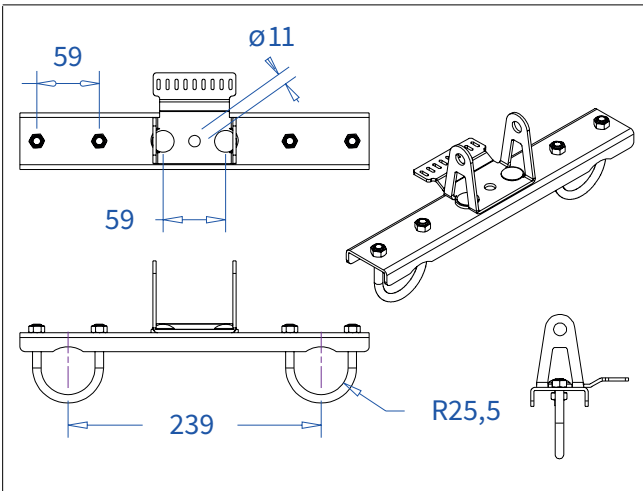

**ADMIRAL**  
STAGING

Drawings:  
**Snake cable guide base 3 mtr - H 8 mtr**  
**RIKGSN308**

Product: Snake cable guide base 3 mtr - H 8 mtr

Code: RIKGSN308

**ADMIRAL**  
STAGING

Detail C

Product: Snake cable guide base 3 mtr - H 8 mtr

Code: RIKGSN308

**ADMIRAL**  
STAGING

Product: Snake cable guide base 3 mtr - H 8 mtr

Code: RIKGSN308

Detail A

Detail B

Product: Snake cable guide base 3 mtr - H 8 mtr

Code: RIKGSN308

Detail A

Detail B

Assembly set for single tube is included in the RIKGSN308

Product: Snake assembly set for single tube 50mm

Code: RIKGSN120

Detail A

Detail B

Snake extension set for 30 truss

Snake extension set for 40 truss

Product: Snake extension set for 30 / 40 truss

Code: RIKGSN121 / RIKGSN122