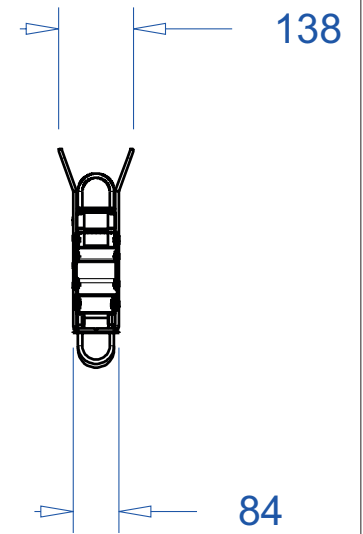

**ADMIRAL**  
STAGING

Drawings:  
**Snake cable guide base 3 mtr - H 8 mtr**  
**RIKGSN308**

Product: Snake cable guide base 3 mtr - H 8 mtr

Code: RIKGSN308

**ADMIRAL**  
STAGING

Detail C

Product: Snake cable guide base 3 mtr - H 8 mtr

Code: RIKGSN308

**ADMIRAL**  
STAGING

Product: Snake cable guide base 3 mtr - H 8 mtr

Code: RIKGSN308

Detail A

Detail B

Product: Snake cable guide base 3 mtr - H 8 mtr

Code: RIKGSN308

Detail A

Detail B

Assembly set for single tube is included in the RIKGSN308

Product: Snake assembly set for single tube 50mm

Code: RIKGSN120

Detail A

Detail B

Snake extension set for 30 truss

Snake extension set for 40 truss

Product: Snake extension set for 30 / 40 truss

Code: RIKGSN121 / RIKGSN122