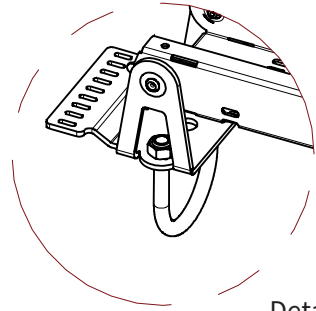

**ADMIRAL**  
STAGING

Drawings:  
**Snake cable guide base 3 mtr - H 8 mtr**  
**RIKGSN308**

Product: Snake cable guide base 3 mtr - H 8 mtr

Code: RIKGSN308

**ADMIRAL**  
STAGING

Detail C

Product: Snake cable guide base 3 mtr - H 8 mtr

Code: RIKGSN308

**ADMIRAL**  
STAGING

Product: Snake cable guide base 3 mtr - H 8 mtr

Code: RIKGSN308

Detail A

Detail B

Product: Snake cable guide base 3 mtr - H 8 mtr

Code: RIKGSN308

Detail A

Detail B

Assembly set for single tube is included in the RIKGSN308

Product: Snake assembly set for single tube 50mm

Code: RIKGSN120

Detail A

Detail B

Snake extension set for 30 truss