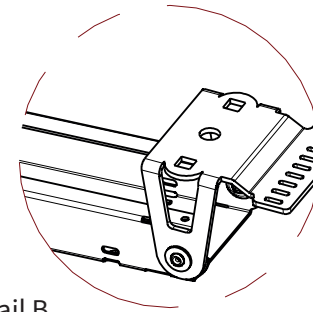

**ADMIRAL**  
STAGING

Drawings:  
**Snake cable guide base 3 mtr - H 8 mtr**  
**RIKGSN308**

Product: Snake cable guide base 3 mtr - H 8 mtr

Code: RIKGSN308

**ADMIRAL**  
STAGING

Detail C

Product: Snake cable guide base 3 mtr - H 8 mtr

Code: RIKGSN308

**ADMIRAL**  
STAGING

Product: Snake cable guide base 3 mtr - H 8 mtr

Code: RIKGSN308

Detail A

Detail B

Product: Snake cable guide base 3 mtr - H 8 mtr

Code: RIKGSN308

Detail A

Detail B

Assembly set for single tube is included in the RIKGSN308

Product: Snake assembly set for single tube 50mm

Code: RIKGSN120

Detail A

Detail B

Snake extension set for 30 truss