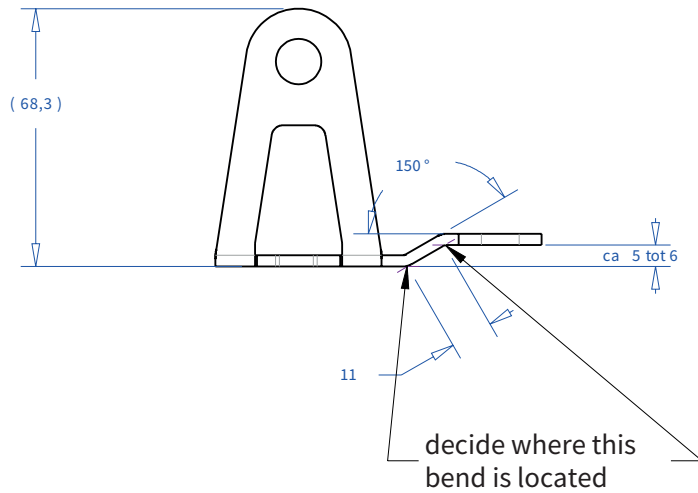

**ADMIRAL**  
STAGING

Drawings:  
**Snake cable guide base 3 mtr - H 8 mtr**  
**RIKGSN308**

Product: Snake cable guide base 3 mtr - H 8 mtr

Code: RIKGSN308

**ADMIRAL**  
STAGING

Detail C

Product: Snake cable guide base 3 mtr - H 8 mtr

Code: RIKGSN308

**ADMIRAL**  
STAGING

Product: Snake cable guide base 3 mtr - H 8 mtr

Code: RIKGSN308

Detail A

Detail B

Product: Snake cable guide base 3 mtr - H 8 mtr

Code: RIKGSN308

Detail A

Detail B

Assembly set for single tube is included in the RIKGSN308

Product: Snake assembly set for single tube 50mm

Code: RIKGSN120

Detail A

Detail B

Snake extension set for 30 truss