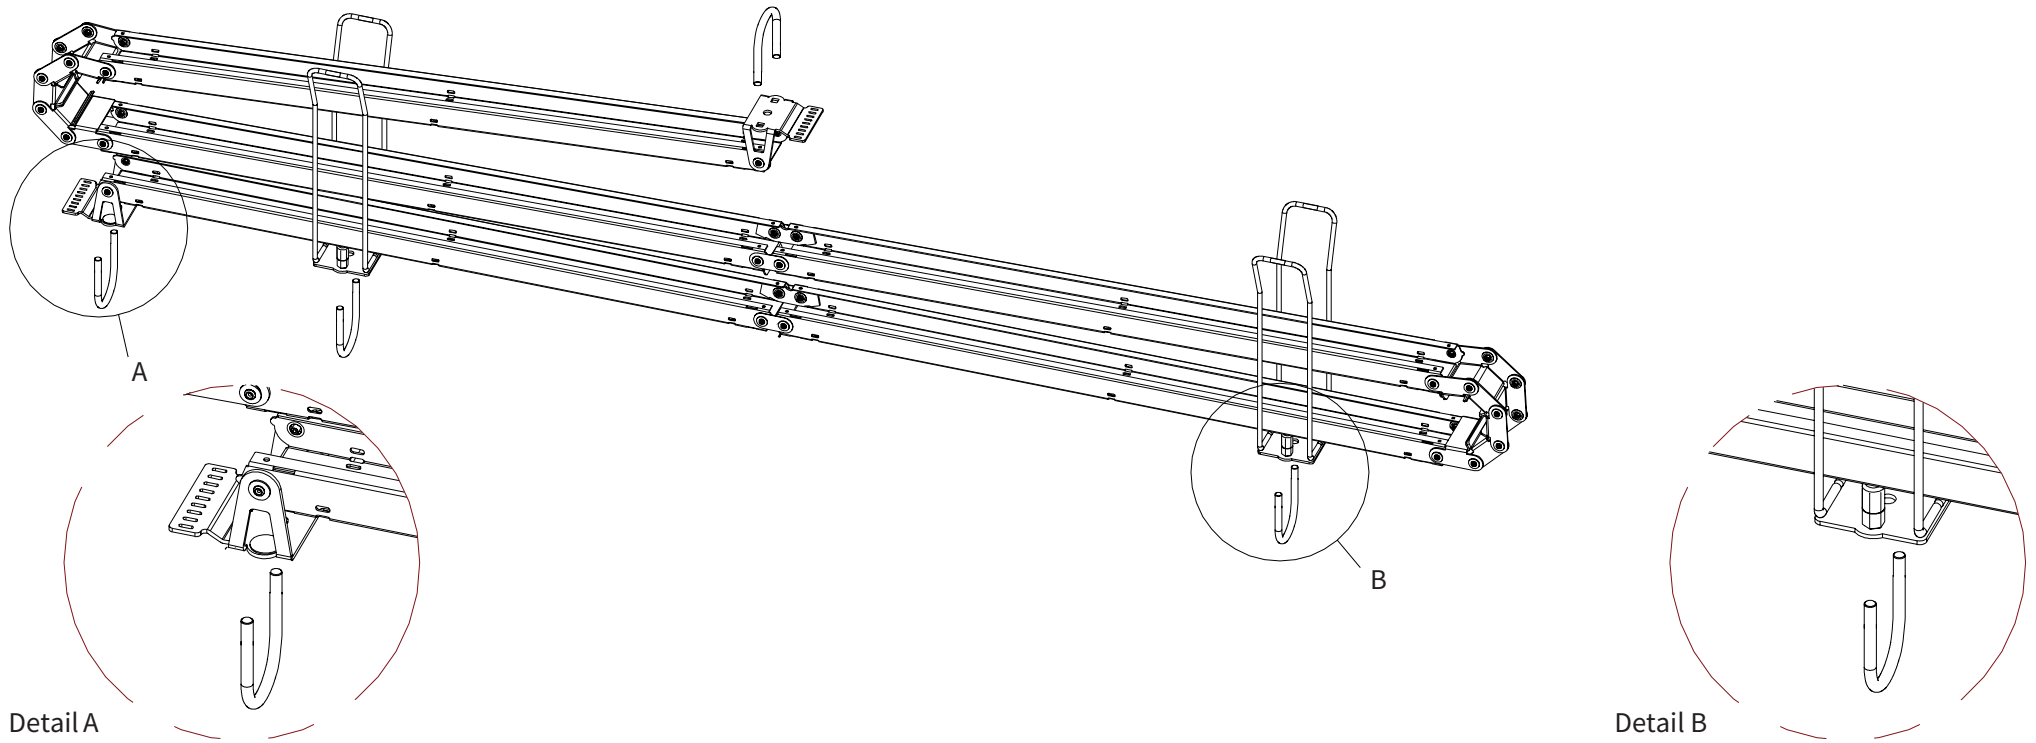

**ADMIRAL**  
STAGING

Drawings:  
**Snake cable guide base 3 mtr - H 8 mtr**  
**RIKGSN308**

Product: Snake cable guide base 3 mtr - H 8 mtr

Code: RIKGSN308

**ADMIRAL**  
STAGING

Detail C

Product: Snake cable guide base 3 mtr - H 8 mtr

Code: RIKGSN308

**ADMIRAL**  
STAGING

Product: Snake cable guide base 3 mtr - H 8 mtr

Code: RIKGSN308

Detail A

Detail B

Product: Snake cable guide base 3 mtr - H 8 mtr

Code: RIKGSN308

Detail A

Detail B

Assembly set for single tube is included in the RIKGSN308

Product: Snake assembly set for single tube 50mm

Code: RIKGSN120

Detail A

Detail B

Snake extension set for 30 truss

Snake extension set for 40 truss

Product: Snake extension set for 30 / 40 truss

Code: RIKGSN121 / RIKGSN122