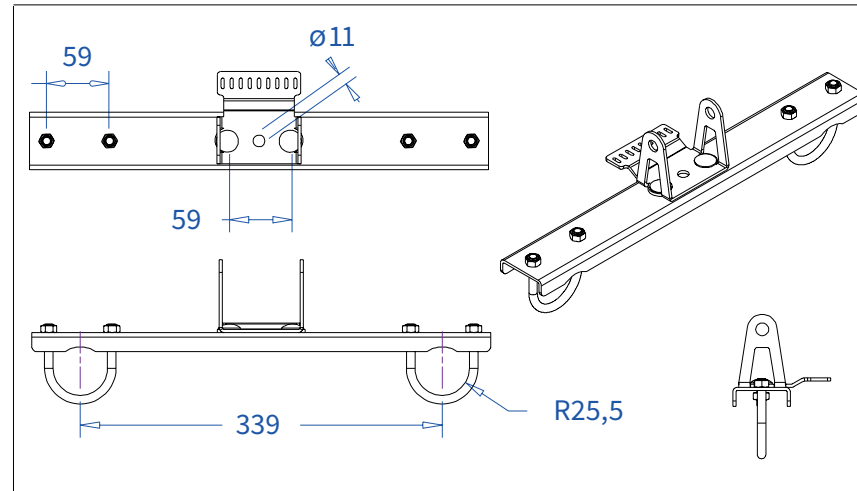

**ADMIRAL**  
STAGING

Drawings:  
**Snake cable guide base 3 mtr - H 8 mtr**  
**RIKGSN308**

Product: Snake cable guide base 3 mtr - H 8 mtr

Code: RIKGSN308

**ADMIRAL**  
STAGING

Detail C

Product: Snake cable guide base 3 mtr - H 8 mtr

Code: RIKGSN308

**ADMIRAL**  
STAGING

Product: Snake cable guide base 3 mtr - H 8 mtr

Code: RIKGSN308

Detail A

Detail B

Product: Snake cable guide base 3 mtr - H 8 mtr

Code: RIKGSN308

Detail A

Detail B

Assembly set for single tube is included in the RIKGSN308

Product: Snake assembly set for single tube 50mm

Code: RIKGSN120

Detail A

Detail B

Snake extension set for 30 truss

Snake extension set for 40 truss

Product: Snake extension set for 30 / 40 truss

Code: RIKGSN121 / RIKGSN122