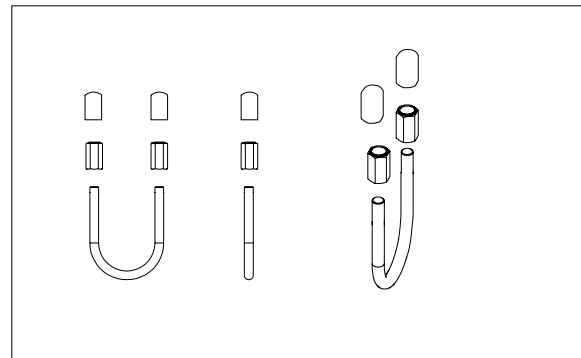

**ADMIRAL**  
STAGING

Drawings:  
**Snake cable guide base 3 mtr - H 8 mtr**  
**RIKGSN308**

Product: Snake cable guide base 3 mtr - H 8 mtr

Code: RIKGSN308

**ADMIRAL**  
STAGING

Detail C

Product: Snake cable guide base 3 mtr - H 8 mtr

Code: RIKGSN308

**ADMIRAL**  
STAGING

Product: Snake cable guide base 3 mtr - H 8 mtr

Code: RIKGSN308

Detail A

Detail B

Product: Snake cable guide base 3 mtr - H 8 mtr

Code: RIKGSN308

Detail A

Detail B

Assembly set for single tube is included in the RIKGSN308

Product: Snake assembly set for single tube 50mm

Code: RIKGSN120

Detail A

Detail B

Snake extension set for 30 truss

Snake extension set for 40 truss

Product: Snake extension set for 30 / 40 truss

Code: RIKGSN121 / RIKGSN122