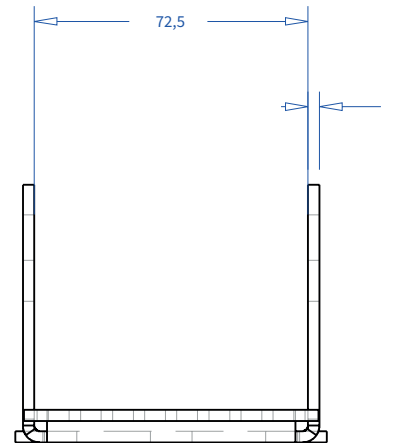

ADMIRAL
STAGING

Drawings:

Snake cable guide base 3 mtr - H 11 mtr black

RIKGSN311B

Product: Snake cable guide base 3 mtr - H 11 mtr black

Code: RIKGSN311B

Detail C

Product: Snake cable guide base 3 mtr - H 11 mtr black

Code: RIKGSN311B

ADMIRAL
STAGING

Product: Snake cable guide base 3 mtr - H 11 mtr black

Code: RIKGSN311B

Detail A

Detail B

Product: Snake cable guide base 3 mtr - H 11 mtr black

Code: RIKGSN311B

Detail A

Detail B

Assembly set for single tube is included in the RIKGSN311B

Product: Snake assembly set for single tube 50mm

Code: RIKGSN120B

Detail A

Detail B

Snake extension set for 30 truss