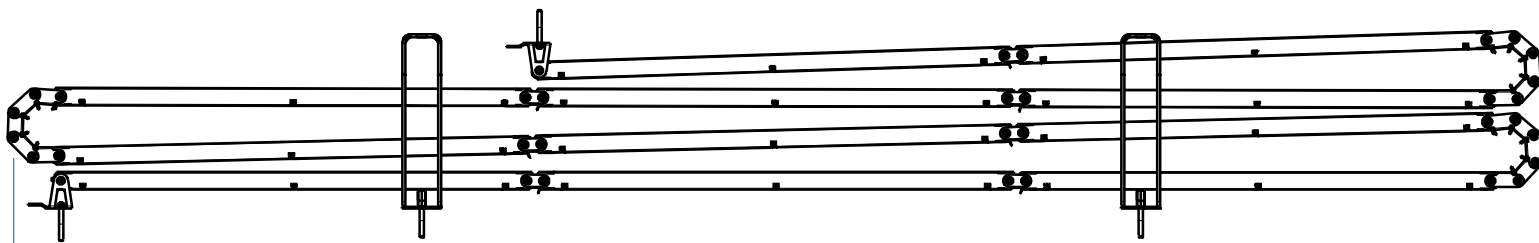

ADMIRAL
STAGING

Drawings:

Snake cable guide base 3 mtr - H 11 mtr black

RIKGSN311B

Product: Snake cable guide base 3 mtr - H 11 mtr black

Code: RIKGSN311B

Detail C

Product: Snake cable guide base 3 mtr - H 11 mtr black

Code: RIKGSN311B

ADMIRAL
STAGING

Product: Snake cable guide base 3 mtr - H 11 mtr black

Code: RIKGSN311B

Detail A

Detail B

Product: Snake cable guide base 3 mtr - H 11 mtr black

Code: RIKGSN311B

Detail A

Detail B

Assembly set for single tube is included in the RIKGSN311B

Product: Snake assembly set for single tube 50mm

Code: RIKGSN120B

Detail A

Detail B

Snake extension set for 30 truss

Snake extension set for 40 truss

Product: Snake extension set for 30 / 40 truss

Code: RIKGSN121B / RIKGSN122B