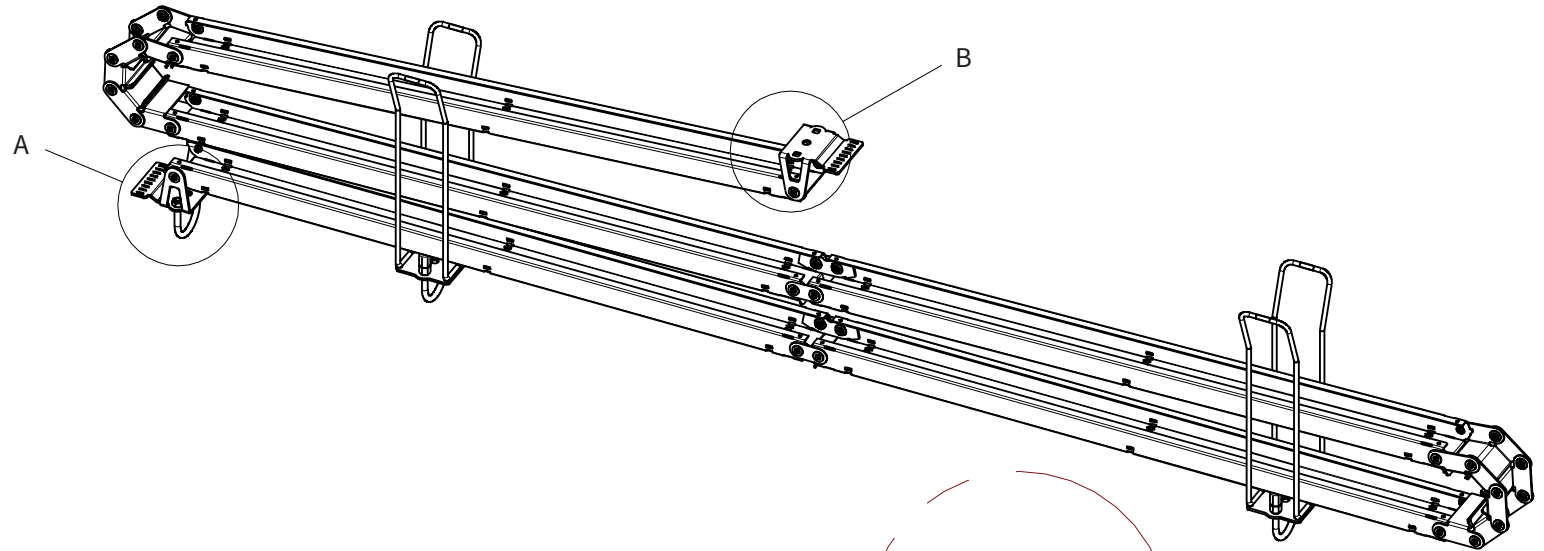

ADMIRAL
STAGING

Drawings:

Snake cable guide base 3 mtr - H 11 mtr black

RIKGSN311B

Product: Snake cable guide base 3 mtr - H 11 mtr black

Code: RIKGSN311B

Detail C

Product: Snake cable guide base 3 mtr - H 11 mtr black

Code: RIKGSN311B

ADMIRAL
STAGING

Product: Snake cable guide base 3 mtr - H 11 mtr black

Code: RIKGSN311B

Detail A

Detail B

Product: Snake cable guide base 3 mtr - H 11 mtr black

Code: RIKGSN311B

Detail A

Detail B

Assembly set for single tube is included in the RIKGSN311B

Product: Snake assembly set for single tube 50mm

Code: RIKGSN120B

Detail A

Detail B

Snake extension set for 30 truss

Snake extension set for 40 truss

Product: Snake extension set for 30 / 40 truss

Code: RIKGSN121B / RIKGSN122B