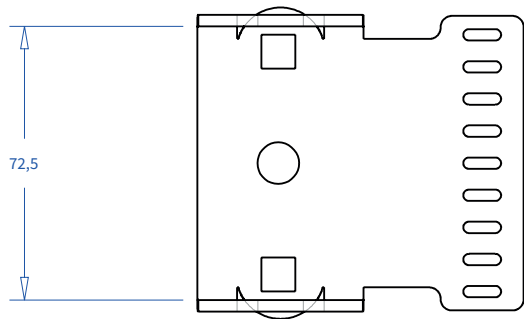

ADMIRAL
STAGING

Drawings:

Snake cable guide base 3 mtr - H 11 mtr black

RIKGSN311B

Product: Snake cable guide base 3 mtr - H 11 mtr black

Code: RIKGSN311B

Detail C

Product: Snake cable guide base 3 mtr - H 11 mtr black

Code: RIKGSN311B

ADMIRAL
STAGING

Product: Snake cable guide base 3 mtr - H 11 mtr black

Code: RIKGSN311B

Detail A

Detail B

Product: Snake cable guide base 3 mtr - H 11 mtr black

Code: RIKGSN311B

Detail A

Detail B

Assembly set for single tube is included in the RIKGSN311B

Product: Snake assembly set for single tube 50mm

Code: RIKGSN120B

Detail A

Detail B

Snake extension set for 30 truss