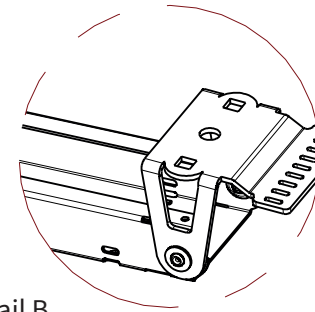

ADMIRAL
STAGING

Drawings:

Snake cable guide base 3 mtr - H 11 mtr black

RIKGSN311B

Product: Snake cable guide base 3 mtr - H 11 mtr black

Code: RIKGSN311B

Detail C

Product: Snake cable guide base 3 mtr - H 11 mtr black

Code: RIKGSN311B

ADMIRAL
STAGING

Product: Snake cable guide base 3 mtr - H 11 mtr black

Code: RIKGSN311B

Detail A

Detail B

Product: Snake cable guide base 3 mtr - H 11 mtr black

Code: RIKGSN311B

Detail A

Detail B

Assembly set for single tube is included in the RIKGSN311B

Product: Snake assembly set for single tube 50mm

Code: RIKGSN120B

Detail A

Detail B

Snake extension set for 30 truss