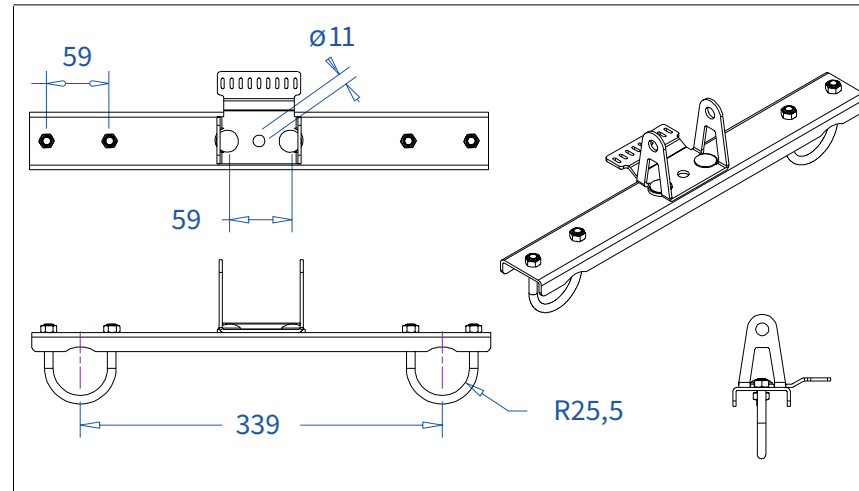

Code: RIKGSN311B

ADMIRAL
STAGING

Product: Snake cable guide base 3 mtr - H 11 mtr black

Code: RIKGSN311B

Detail A

Detail B

Product: Snake cable guide base 3 mtr - H 11 mtr black

Code: RIKGSN311B

Detail A

Detail B

Assembly set for single tube is included in the RIKGSN311B

Product: Snake assembly set for single tube 50mm

Code: RIKGSN120B

Detail A

Detail B

Snake extension set for 30 truss

Snake extension set for 40 truss

Product: Snake extension set for 30 / 40 truss

Code: RIKGSN121B / RIKGSN122B