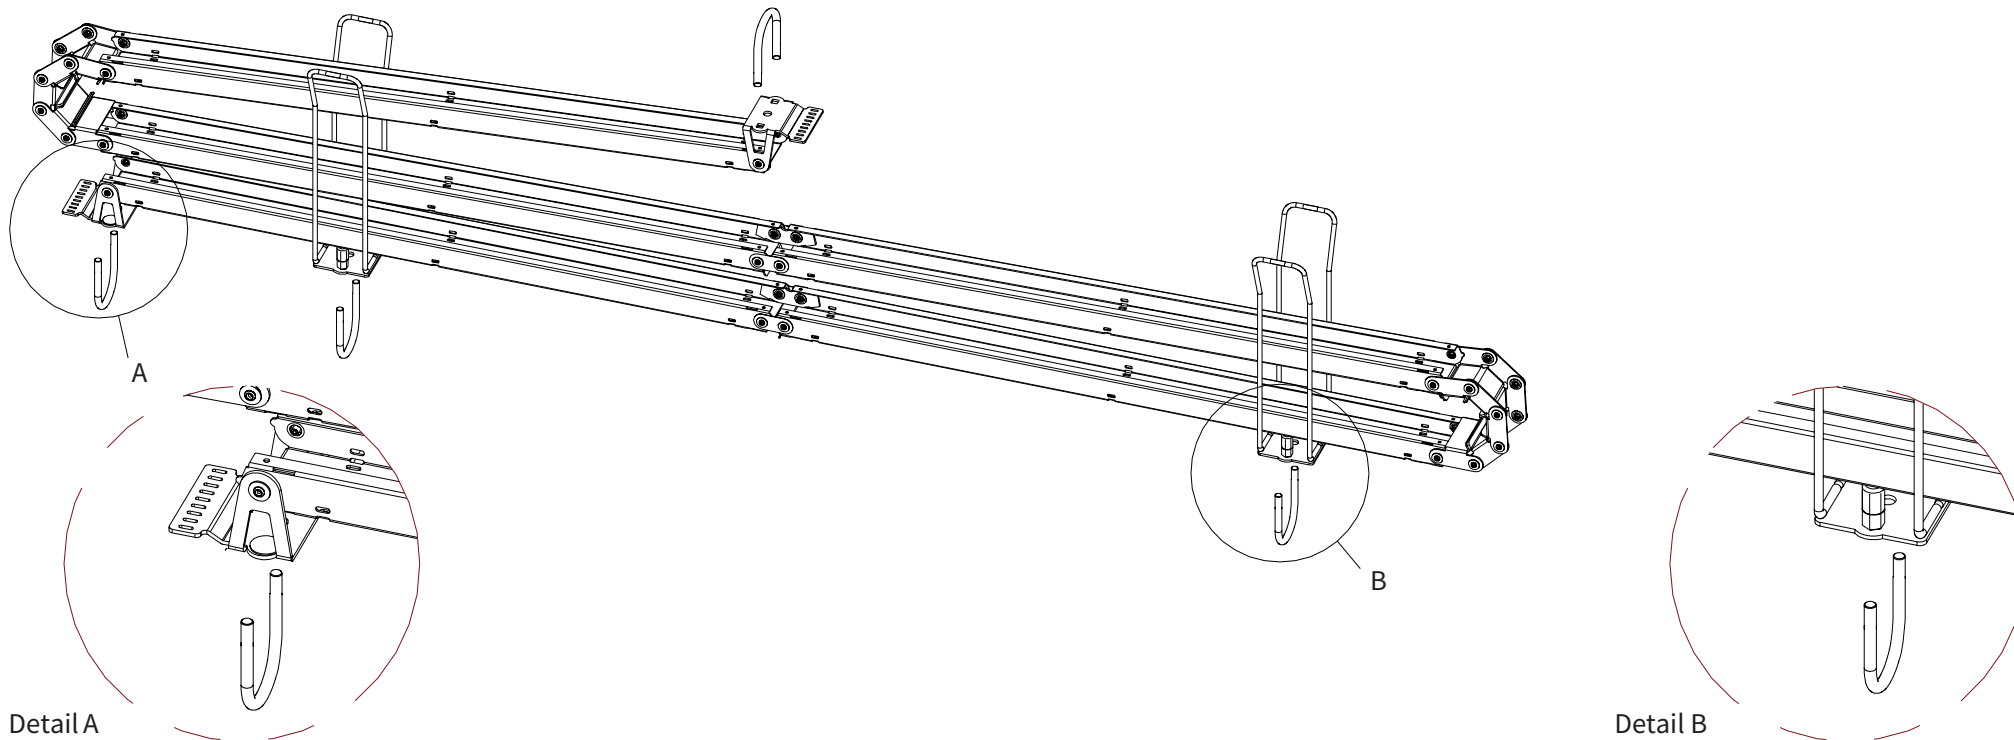

ADMIRAL
STAGING

Drawings:

Snake cable guide base 3 mtr - H 11 mtr black

RIKGSN311B

Product: Snake cable guide base 3 mtr - H 11 mtr black

Code: RIKGSN311B

Detail C

Product: Snake cable guide base 3 mtr - H 11 mtr black

Code: RIKGSN311B

ADMIRAL
STAGING

Product: Snake cable guide base 3 mtr - H 11 mtr black

Code: RIKGSN311B

Detail A

Detail B

Product: Snake cable guide base 3 mtr - H 11 mtr black

Code: RIKGSN311B

Detail A

Detail B

Assembly set for single tube is included in the RIKGSN311B

Product: Snake assembly set for single tube 50mm

Code: RIKGSN120B

Detail A

Detail B

Snake extension set for 30 truss

Snake extension set for 40 truss

Product: Snake extension set for 30 / 40 truss

Code: RIKGSN121B / RIKGSN122B