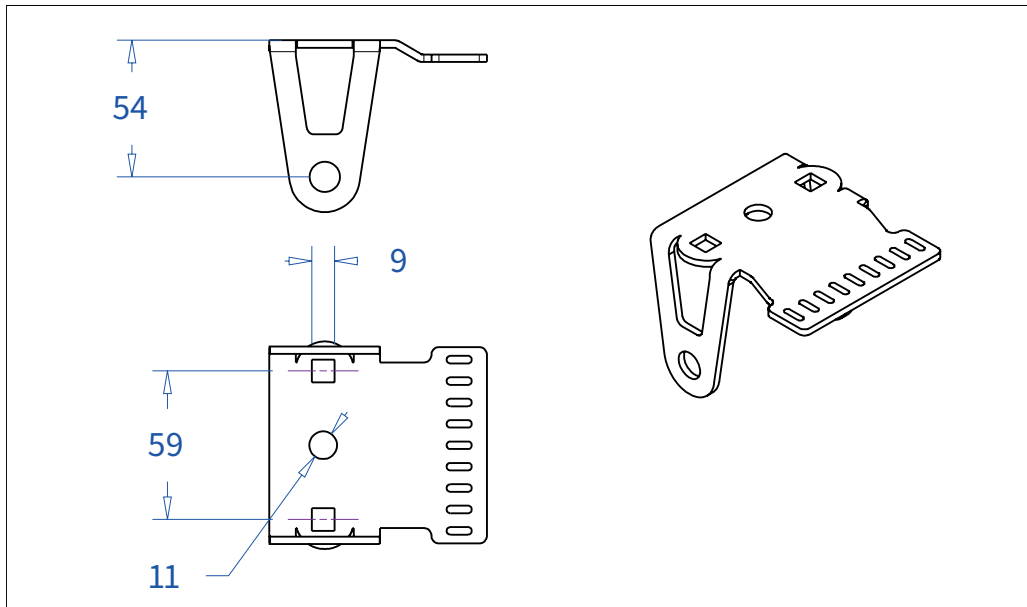

ADMIRAL
STAGING

Drawings:

Snake cable guide base 3 mtr - H 11 mtr black

RIKGSN311B

Product: Snake cable guide base 3 mtr - H 11 mtr black

Code: RIKGSN311B

Detail C

Product: Snake cable guide base 3 mtr - H 11 mtr black

Code: RIKGSN311B

ADMIRAL
STAGING

Product: Snake cable guide base 3 mtr - H 11 mtr black

Code: RIKGSN311B

Detail A

Detail B

Product: Snake cable guide base 3 mtr - H 11 mtr black

Code: RIKGSN311B

Detail A

Detail B

Assembly set for single tube is included in the RIKGSN311B

Product: Snake assembly set for single tube 50mm

Code: RIKGSN120B

Detail A

Detail B

Snake extension set for 30 truss

Snake extension set for 40 truss

Product: Snake extension set for 30 / 40 truss

Code: RIKGSN121B / RIKGSN122B