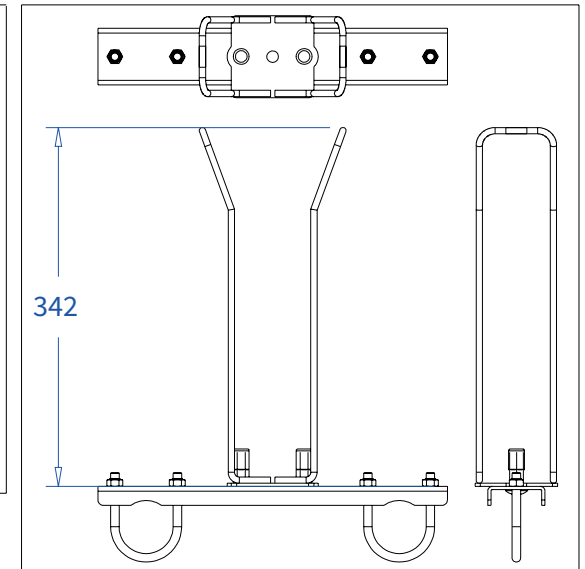

Code: RIKGSN311B

ADMIRAL
STAGING

Product: Snake cable guide base 3 mtr - H 11 mtr black

Code: RIKGSN311B

Detail A

Detail B

Product: Snake cable guide base 3 mtr - H 11 mtr black

Code: RIKGSN311B

Detail A

Detail B

Assembly set for single tube is included in the RIKGSN311B

Product: Snake assembly set for single tube 50mm

Code: RIKGSN120B

Detail A

Detail B

Snake extension set for 30 truss

Snake extension set for 40 truss

Product: Snake extension set for 30 / 40 truss

Code: RIKGSN121B / RIKGSN122B