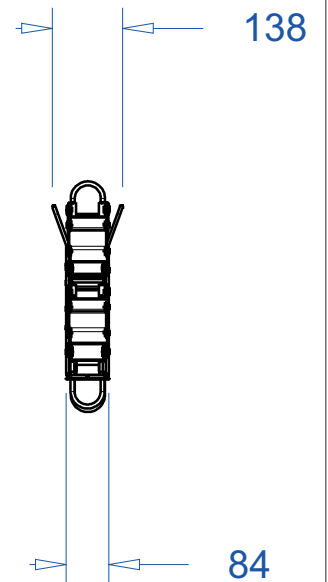

ADMIRAL
STAGING

Drawings:

Snake cable guide base 3 mtr - H 11 mtr black

RIKGSN311B

Product: Snake cable guide base 3 mtr - H 11 mtr black

Code: RIKGSN311B

Detail C

Product: Snake cable guide base 3 mtr - H 11 mtr black

Code: RIKGSN311B

ADMIRAL
STAGING

Product: Snake cable guide base 3 mtr - H 11 mtr black

Code: RIKGSN311B

Detail A

Detail B

Product: Snake cable guide base 3 mtr - H 11 mtr black

Code: RIKGSN311B

Detail A

Detail B

Assembly set for single tube is included in the RIKGSN311B

Product: Snake assembly set for single tube 50mm

Code: RIKGSN120B

Detail A

Detail B

Snake extension set for 30 truss

Snake extension set for 40 truss

Product: Snake extension set for 30 / 40 truss

Code: RIKGSN121B / RIKGSN122B