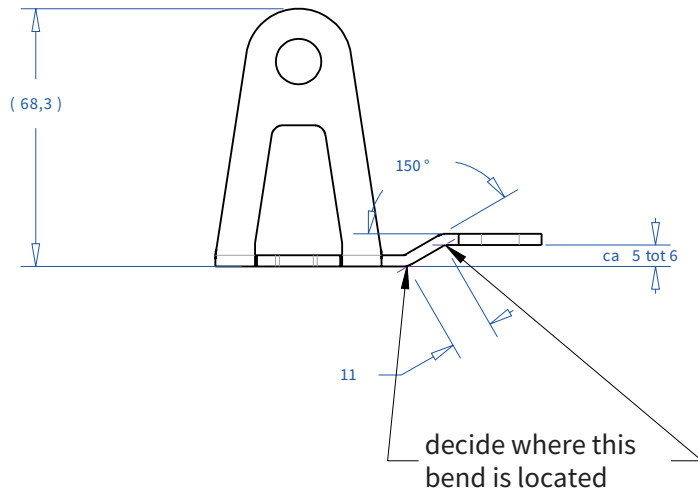

ADMIRAL
STAGING

Drawings:

Snake cable guide base 3 mtr - H 11 mtr black

RIKGSN311B

Product: Snake cable guide base 3 mtr - H 11 mtr black

Code: RIKGSN311B

Detail C

Product: Snake cable guide base 3 mtr - H 11 mtr black

Code: RIKGSN311B

ADMIRAL
STAGING

Product: Snake cable guide base 3 mtr - H 11 mtr black

Code: RIKGSN311B

Detail A

Detail B

Product: Snake cable guide base 3 mtr - H 11 mtr black

Code: RIKGSN311B

Detail A

Detail B

Assembly set for single tube is included in the RIKGSN311B

Product: Snake assembly set for single tube 50mm

Code: RIKGSN120B

Detail A

Detail B

Snake extension set for 30 truss