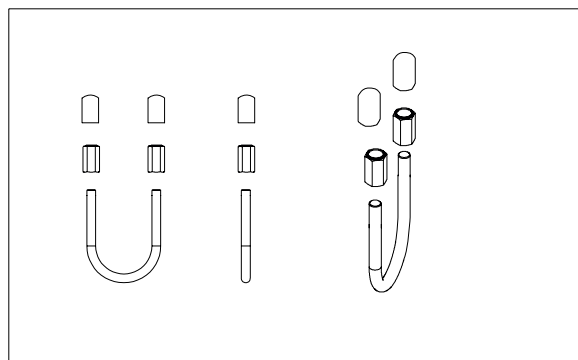

ADMIRAL
STAGING

Drawings:

Snake cable guide base 3 mtr - H 11 mtr black

RIKGSN311B

Product: Snake cable guide base 3 mtr - H 11 mtr black

Code: RIKGSN311B

Detail C

Product: Snake cable guide base 3 mtr - H 11 mtr black

Code: RIKGSN311B

ADMIRAL
STAGING

Product: Snake cable guide base 3 mtr - H 11 mtr black

Code: RIKGSN311B

Detail A

Detail B

Product: Snake cable guide base 3 mtr - H 11 mtr black

Code: RIKGSN311B

Detail A

Detail B

Assembly set for single tube is included in the RIKGSN311B

Product: Snake assembly set for single tube 50mm

Code: RIKGSN120B

Detail A

Detail B

Snake extension set for 30 truss

Snake extension set for 40 truss

Product: Snake extension set for 30 / 40 truss

Code: RIKGSN121B / RIKGSN122B