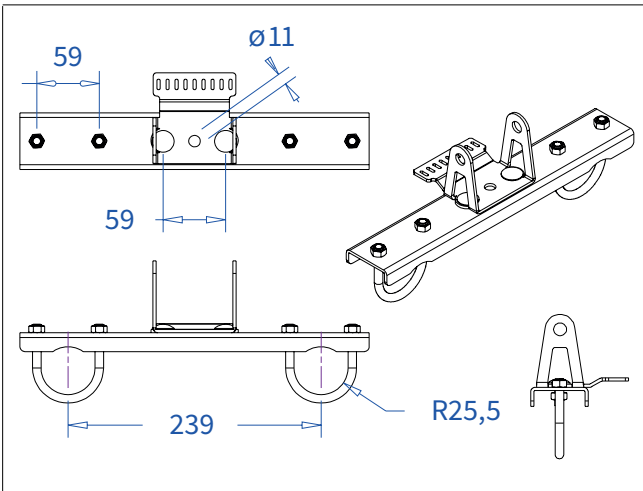

Code: RIKGSN311B

ADMIRAL
STAGING

Product: Snake cable guide base 3 mtr - H 11 mtr black

Code: RIKGSN311B

Detail A

Detail B

Product: Snake cable guide base 3 mtr - H 11 mtr black

Code: RIKGSN311B

Detail A

Detail B

Assembly set for single tube is included in the RIKGSN311B

Product: Snake assembly set for single tube 50mm

Code: RIKGSN120B

Detail A

Detail B

Snake extension set for 30 truss

Snake extension set for 40 truss

Product: Snake extension set for 30 / 40 truss

Code: RIKGSN121B / RIKGSN122B