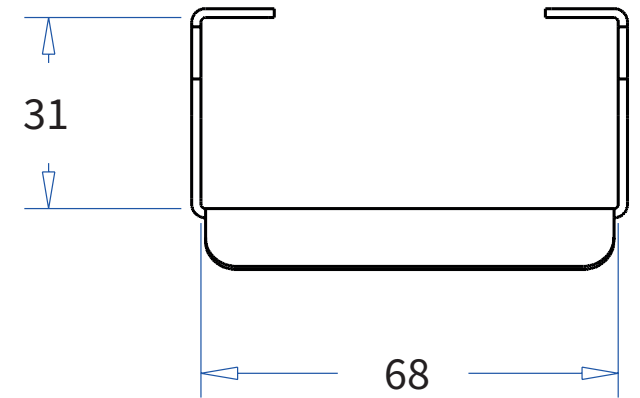

ADMIRAL
STAGING

Drawings:

Snake cable guide base 3 mtr - H 11 mtr black

RIKGSN311B

Product: Snake cable guide base 3 mtr - H 11 mtr black

Code: RIKGSN311B

Detail C

Product: Snake cable guide base 3 mtr - H 11 mtr black

Code: RIKGSN311B

ADMIRAL
STAGING

Product: Snake cable guide base 3 mtr - H 11 mtr black

Code: RIKGSN311B

Detail A

Detail B

Product: Snake cable guide base 3 mtr - H 11 mtr black

Code: RIKGSN311B

Detail A

Detail B

Assembly set for single tube is included in the RIKGSN311B

Product: Snake assembly set for single tube 50mm

Code: RIKGSN120B

Detail A

Detail B

Snake extension set for 30 truss