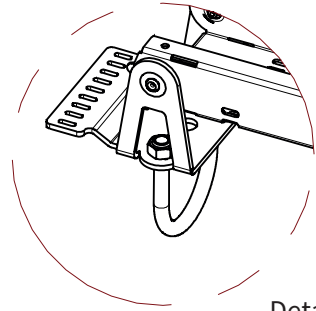

ADMIRAL
STAGING

Drawings:

Snake cable guide base 3 mtr - H 11 mtr black

RIKGSN311B

Product: Snake cable guide base 3 mtr - H 11 mtr black

Code: RIKGSN311B

Detail C

Product: Snake cable guide base 3 mtr - H 11 mtr black

Code: RIKGSN311B

ADMIRAL
STAGING

Product: Snake cable guide base 3 mtr - H 11 mtr black

Code: RIKGSN311B

Detail A

Detail B

Product: Snake cable guide base 3 mtr - H 11 mtr black

Code: RIKGSN311B

Detail A

Detail B

Assembly set for single tube is included in the RIKGSN311B

Product: Snake assembly set for single tube 50mm

Code: RIKGSN120B

Detail A

Detail B

Snake extension set for 30 truss