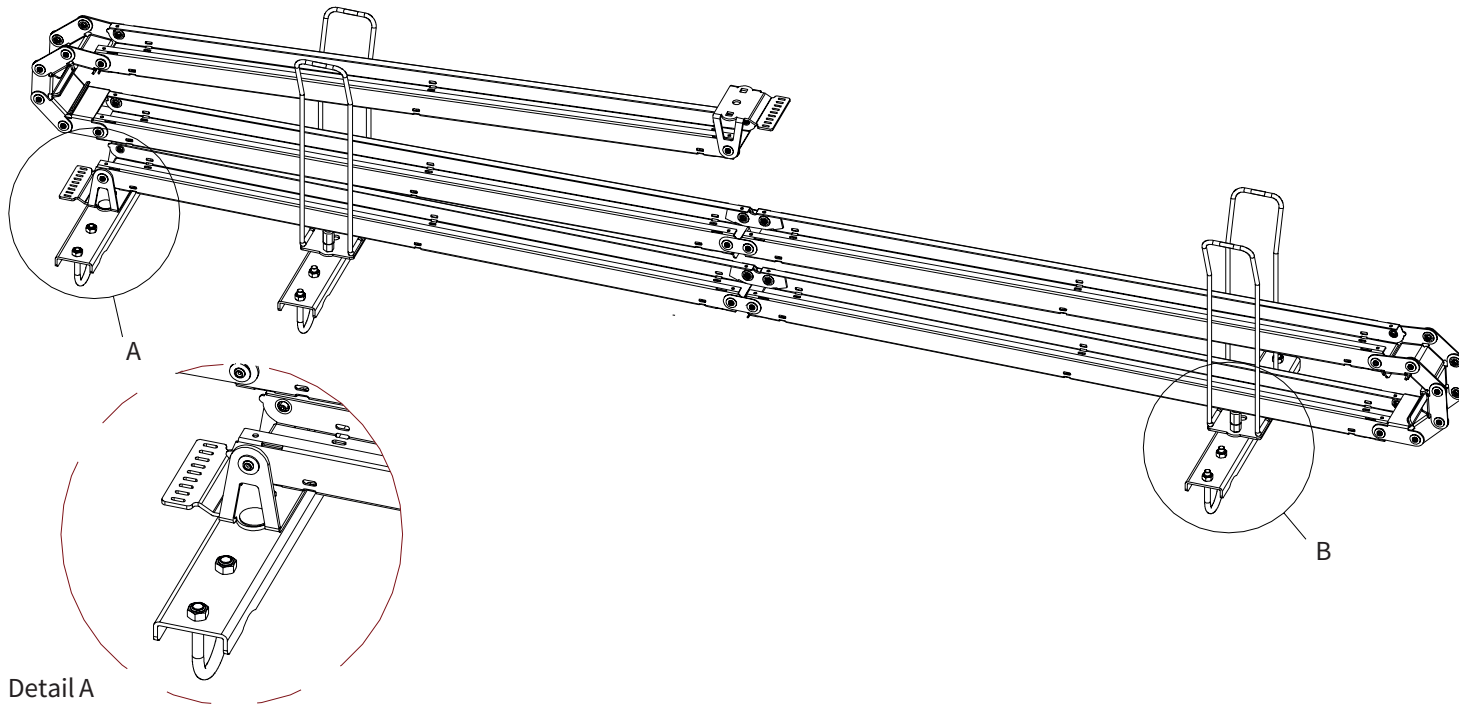

ADMIRAL
STAGING

Drawings:

Snake cable guide base 3 mtr - H 11 mtr black

RIKGSN311B

Product: Snake cable guide base 3 mtr - H 11 mtr black

Code: RIKGSN311B

Detail C

Product: Snake cable guide base 3 mtr - H 11 mtr black

Code: RIKGSN311B

ADMIRAL
STAGING

Product: Snake cable guide base 3 mtr - H 11 mtr black

Code: RIKGSN311B

Detail A

Detail B

Product: Snake cable guide base 3 mtr - H 11 mtr black

Code: RIKGSN311B

Detail A

Detail B

Assembly set for single tube is included in the RIKGSN311B

Product: Snake assembly set for single tube 50mm

Code: RIKGSN120B

Detail A

Detail B

Snake extension set for 30 truss

Snake extension set for 40 truss

Product: Snake extension set for 30 / 40 truss

Code: RIKGSN121B / RIKGSN122B