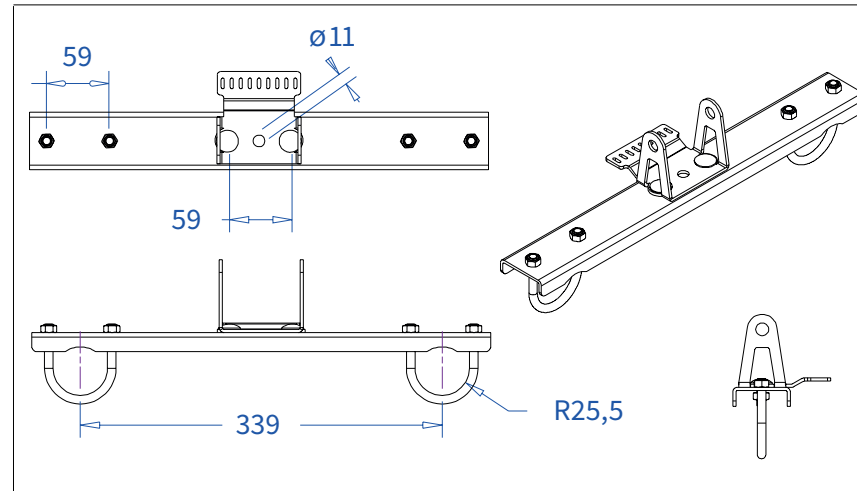

ADMIRAL
STAGING

Drawings:
Snake cable guide base 3 mtr - H 12 mtr
RIKGSN312

Product: Snake cable guide base 3 mtr - H 12 mtr

Code: RIKGSN312

Detail C

Product: Snake cable guide base 3 mtr - H 12 mtr

Code: RIKGSN312

ADMIRAL
STAGING

Product: Snake cable guide base 3 mtr - H 12 mtr

Code: RIKGSN312

Detail A

Detail B

Product: Snake cable guide base 3 mtr - H 12 mtr

Code: RIKGSN312

Detail A

Detail B

Assembly set for single tube is included in the RIKGSN312

Product: Snake assembly set for single tube 50mm

Code: RIKGSN120

Detail A

Detail B

Snake extension set for 30 truss

Snake extension set for 40 truss

Product: Snake extension set for 30 / 40 truss

Code: RIKGSN121 / RIKGSN122