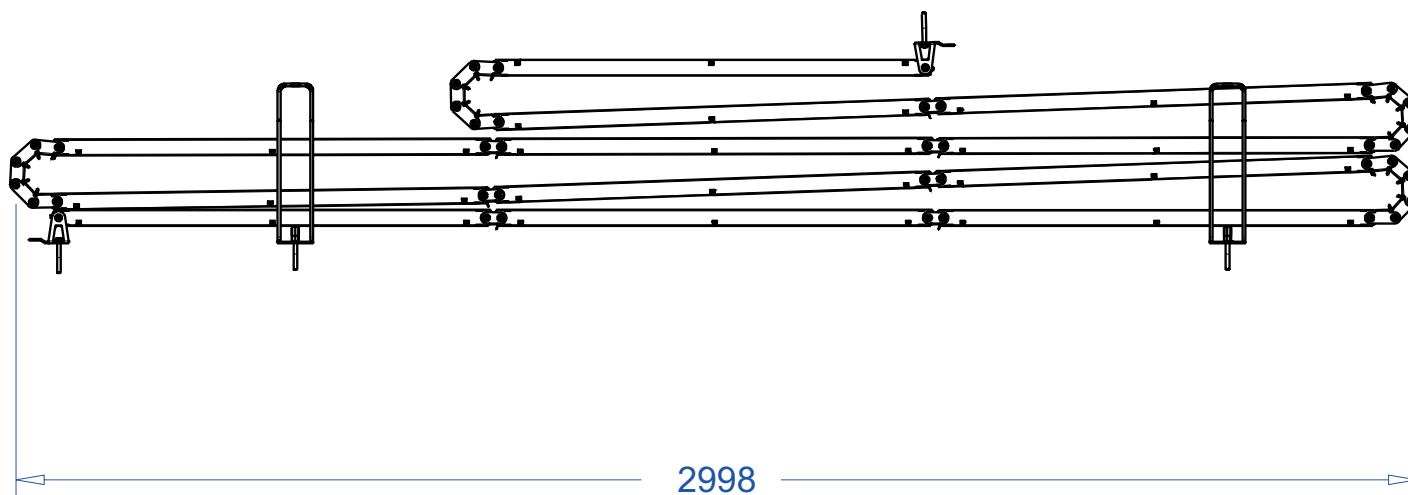

ADMIRAL
STAGING

Drawings:
Snake cable guide base 3 mtr - H 12 mtr
RIKGSN312

Product: Snake cable guide base 3 mtr - H 12 mtr

Code: RIKGSN312

Detail C

Product: Snake cable guide base 3 mtr - H 12 mtr

Code: RIKGSN312

ADMIRAL
STAGING

Product: Snake cable guide base 3 mtr - H 12 mtr

Code: RIKGSN312

Detail A

Detail B

Product: Snake cable guide base 3 mtr - H 12 mtr

Code: RIKGSN312

Detail A

Detail B

Assembly set for single tube is included in the RIKGSN312

Product: Snake assembly set for single tube 50mm

Code: RIKGSN120

Detail A

Detail B

Snake extension set for 30 truss

Snake extension set for 40 truss

Product: Snake extension set for 30 / 40 truss

Code: RIKGSN121 / RIKGSN122