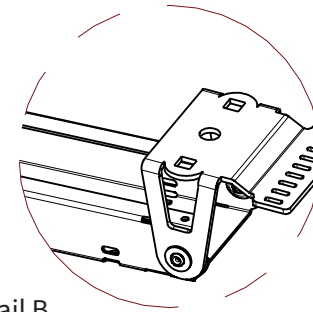

ADMIRAL
STAGING

Drawings:
Snake cable guide base 3 mtr - H 12 mtr
RIKGSN312

Product: Snake cable guide base 3 mtr - H 12 mtr

Code: RIKGSN312

Detail C

Product: Snake cable guide base 3 mtr - H 12 mtr

Code: RIKGSN312

ADMIRAL
STAGING

Product: Snake cable guide base 3 mtr - H 12 mtr

Code: RIKGSN312

Detail A

Detail B

Product: Snake cable guide base 3 mtr - H 12 mtr

Code: RIKGSN312

Detail A

Detail B

Assembly set for single tube is included in the RIKGSN312

Product: Snake assembly set for single tube 50mm

Code: RIKGSN120

Detail A

Detail B

Snake extension set for 30 truss

Snake extension set for 40 truss