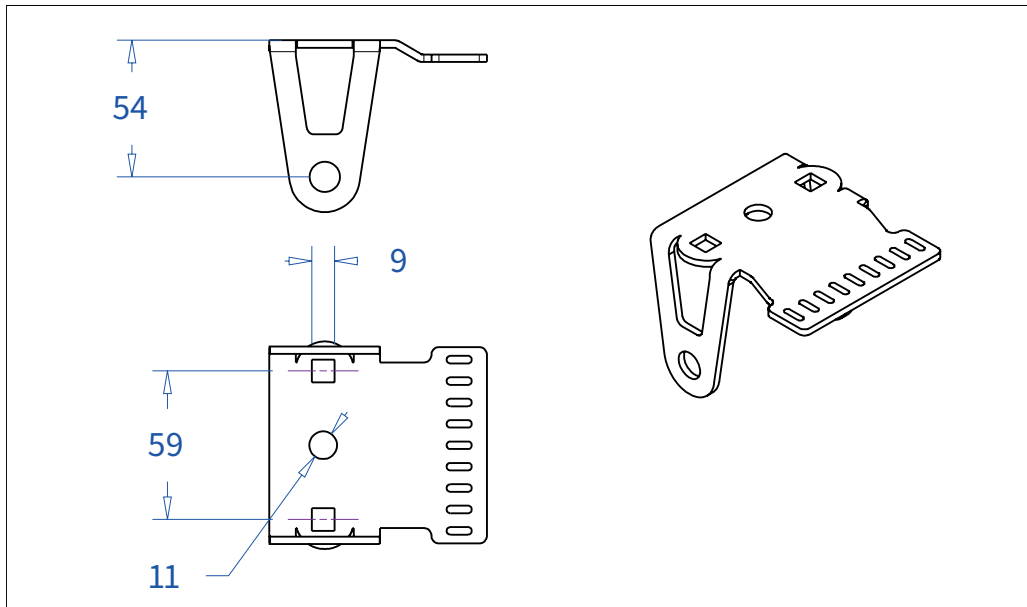

ADMIRAL
STAGING

Drawings:
Snake cable guide base 3 mtr - H 12 mtr
RIKGSN312

Product: Snake cable guide base 3 mtr - H 12 mtr

Code: RIKGSN312

Detail C

Product: Snake cable guide base 3 mtr - H 12 mtr

Code: RIKGSN312

ADMIRAL
STAGING

Product: Snake cable guide base 3 mtr - H 12 mtr

Code: RIKGSN312

Detail A

Detail B

Product: Snake cable guide base 3 mtr - H 12 mtr

Code: RIKGSN312

Detail A

Detail B

Assembly set for single tube is included in the RIKGSN312

Product: Snake assembly set for single tube 50mm

Code: RIKGSN120

Detail A

Detail B

Snake extension set for 30 truss

Snake extension set for 40 truss

Product: Snake extension set for 30 / 40 truss

Code: RIKGSN121 / RIKGSN122