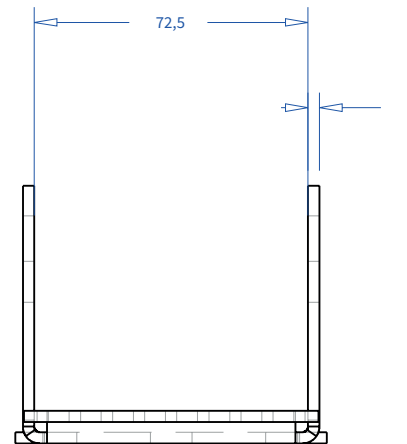

ADMIRAL
STAGING

Drawings:
Snake cable guide base 3 mtr - H 12 mtr
RIKGSN312

Product: Snake cable guide base 3 mtr - H 12 mtr

Code: RIKGSN312

Detail C

Product: Snake cable guide base 3 mtr - H 12 mtr

Code: RIKGSN312

ADMIRAL
STAGING

Product: Snake cable guide base 3 mtr - H 12 mtr

Code: RIKGSN312

Detail A

Detail B

Product: Snake cable guide base 3 mtr - H 12 mtr

Code: RIKGSN312

Detail A

Detail B

Assembly set for single tube is included in the RIKGSN312

Product: Snake assembly set for single tube 50mm

Code: RIKGSN120

Detail A

Detail B

Snake extension set for 30 truss

Snake extension set for 40 truss