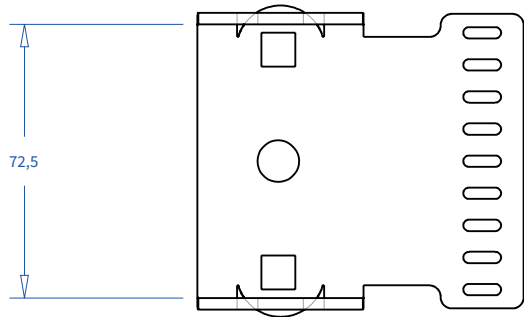

ADMIRAL
STAGING

Drawings:
Snake cable guide base 3 mtr - H 12 mtr
RIKGSN312

Product: Snake cable guide base 3 mtr - H 12 mtr

Code: RIKGSN312

Detail C

Product: Snake cable guide base 3 mtr - H 12 mtr

Code: RIKGSN312

ADMIRAL
STAGING

Product: Snake cable guide base 3 mtr - H 12 mtr

Code: RIKGSN312

Detail A

Detail B

Product: Snake cable guide base 3 mtr - H 12 mtr

Code: RIKGSN312

Detail A

Detail B

Assembly set for single tube is included in the RIKGSN312

Product: Snake assembly set for single tube 50mm

Code: RIKGSN120

Detail A

Detail B

Snake extension set for 30 truss

Snake extension set for 40 truss