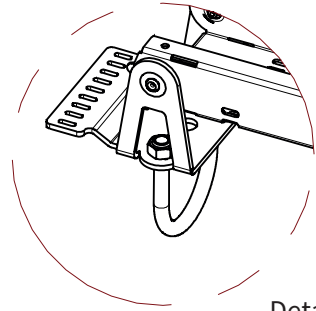

ADMIRAL
STAGING

Drawings:
Snake cable guide base 3 mtr - H 12 mtr
RIKGSN312

Product: Snake cable guide base 3 mtr - H 12 mtr

Code: RIKGSN312

Detail C

Product: Snake cable guide base 3 mtr - H 12 mtr

Code: RIKGSN312

ADMIRAL
STAGING

Product: Snake cable guide base 3 mtr - H 12 mtr

Code: RIKGSN312

Detail A

Detail B

Product: Snake cable guide base 3 mtr - H 12 mtr

Code: RIKGSN312

Detail A

Detail B

Assembly set for single tube is included in the RIKGSN312

Product: Snake assembly set for single tube 50mm

Code: RIKGSN120

Detail A

Detail B

Snake extension set for 30 truss

Snake extension set for 40 truss