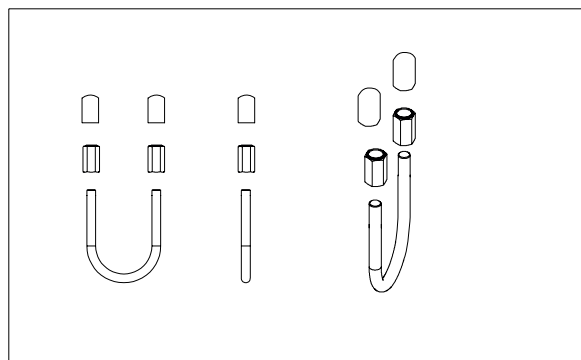

ADMIRAL
STAGING

Drawings:
Snake cable guide base 3 mtr - H 12 mtr
RIKGSN312

Product: Snake cable guide base 3 mtr - H 12 mtr

Code: RIKGSN312

Detail C

Product: Snake cable guide base 3 mtr - H 12 mtr

Code: RIKGSN312

ADMIRAL
STAGING

Product: Snake cable guide base 3 mtr - H 12 mtr

Code: RIKGSN312

Detail A

Detail B

Product: Snake cable guide base 3 mtr - H 12 mtr

Code: RIKGSN312

Detail A

Detail B

Assembly set for single tube is included in the RIKGSN312

Product: Snake assembly set for single tube 50mm

Code: RIKGSN120

Detail A

Detail B

Snake extension set for 30 truss

Snake extension set for 40 truss

Product: Snake extension set for 30 / 40 truss

Code: RIKGSN121 / RIKGSN122