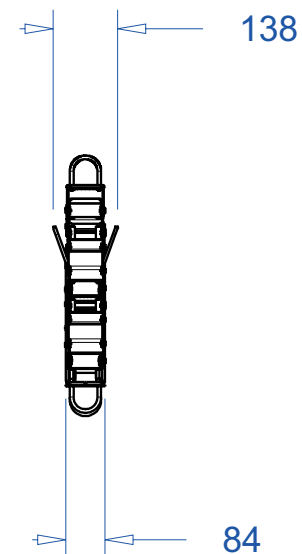

ADMIRAL
STAGING

Drawings:
Snake cable guide base 3 mtr - H 12 mtr
RIKGSN312

Product: Snake cable guide base 3 mtr - H 12 mtr

Code: RIKGSN312

Detail C

Product: Snake cable guide base 3 mtr - H 12 mtr

Code: RIKGSN312

ADMIRAL
STAGING

Product: Snake cable guide base 3 mtr - H 12 mtr

Code: RIKGSN312

Detail A

Detail B

Product: Snake cable guide base 3 mtr - H 12 mtr

Code: RIKGSN312

Detail A

Detail B

Assembly set for single tube is included in the RIKGSN312

Product: Snake assembly set for single tube 50mm

Code: RIKGSN120

Detail A

Detail B

Snake extension set for 30 truss

Snake extension set for 40 truss

Product: Snake extension set for 30 / 40 truss

Code: RIKGSN121 / RIKGSN122