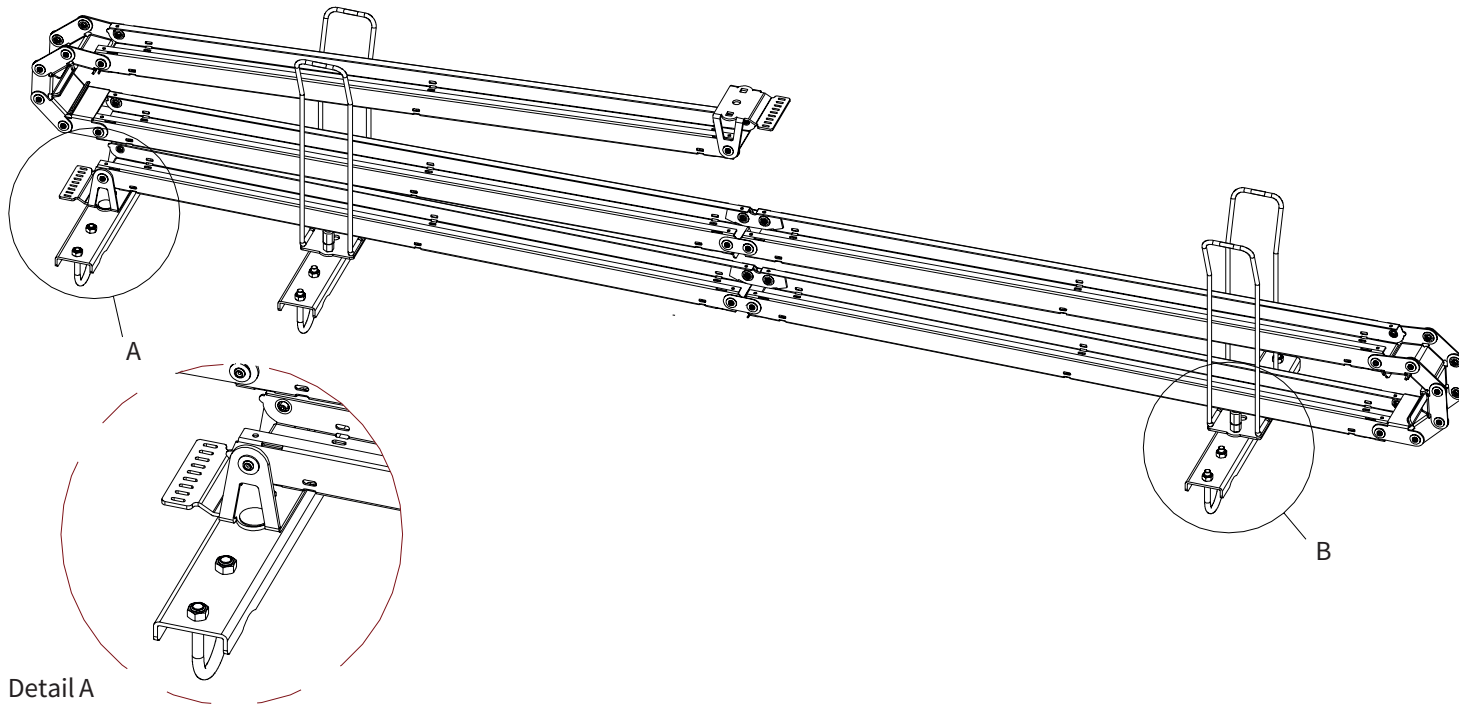

ADMIRAL
STAGING

Drawings:
Snake cable guide base 3 mtr - H 12 mtr
RIKGSN312

Product: Snake cable guide base 3 mtr - H 12 mtr

Code: RIKGSN312

Detail C

Product: Snake cable guide base 3 mtr - H 12 mtr

Code: RIKGSN312

ADMIRAL
STAGING

Product: Snake cable guide base 3 mtr - H 12 mtr

Code: RIKGSN312

Detail A

Detail B

Product: Snake cable guide base 3 mtr - H 12 mtr

Code: RIKGSN312

Detail A

Detail B

Assembly set for single tube is included in the RIKGSN312

Product: Snake assembly set for single tube 50mm

Code: RIKGSN120

Detail A

Detail B

Snake extension set for 30 truss

Snake extension set for 40 truss

Product: Snake extension set for 30 / 40 truss

Code: RIKGSN121 / RIKGSN122