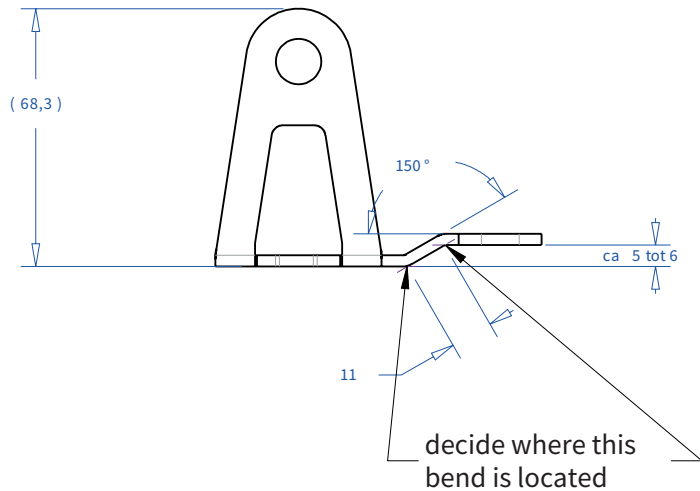

ADMIRAL
STAGING

Drawings:
Snake cable guide base 3 mtr - H 12 mtr
RIKGSN312

Product: Snake cable guide base 3 mtr - H 12 mtr

Code: RIKGSN312

Detail C

Product: Snake cable guide base 3 mtr - H 12 mtr

Code: RIKGSN312

ADMIRAL
STAGING

Product: Snake cable guide base 3 mtr - H 12 mtr

Code: RIKGSN312

Detail A

Detail B

Product: Snake cable guide base 3 mtr - H 12 mtr

Code: RIKGSN312

Detail A

Detail B

Assembly set for single tube is included in the RIKGSN312

Product: Snake assembly set for single tube 50mm

Code: RIKGSN120

Detail A

Detail B

Snake extension set for 30 truss

Snake extension set for 40 truss