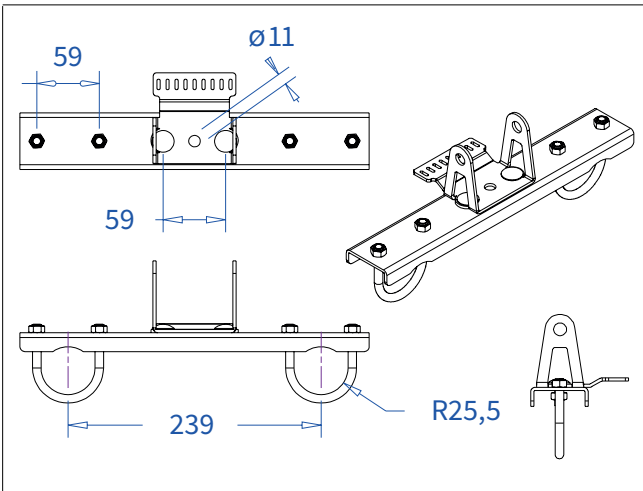

ADMIRAL
STAGING

Drawings:
Snake cable guide base 3 mtr - H 12 mtr
RIKGSN312

Product: Snake cable guide base 3 mtr - H 12 mtr

Code: RIKGSN312

Detail C

Product: Snake cable guide base 3 mtr - H 12 mtr

Code: RIKGSN312

ADMIRAL
STAGING

Product: Snake cable guide base 3 mtr - H 12 mtr

Code: RIKGSN312

Detail A

Detail B

Product: Snake cable guide base 3 mtr - H 12 mtr

Code: RIKGSN312

Detail A

Detail B

Assembly set for single tube is included in the RIKGSN312

Product: Snake assembly set for single tube 50mm

Code: RIKGSN120

Detail A

Detail B

Snake extension set for 30 truss

Snake extension set for 40 truss

Product: Snake extension set for 30 / 40 truss

Code: RIKGSN121 / RIKGSN122