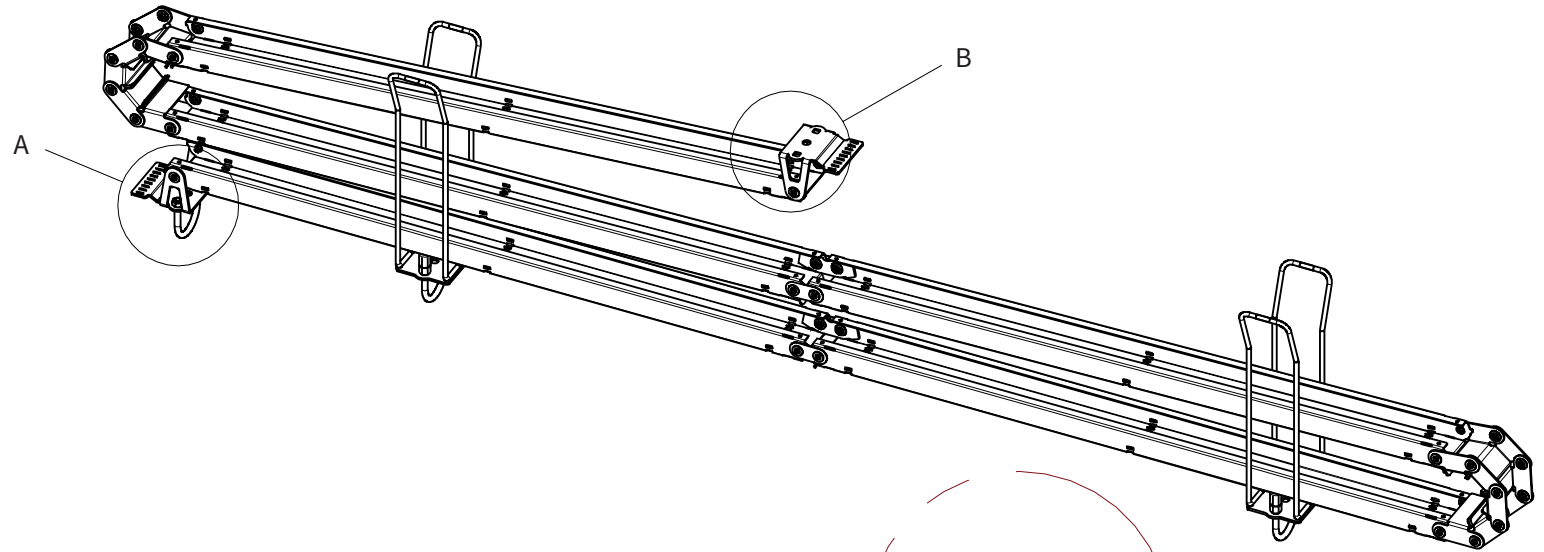

ADMIRAL
STAGING

Drawings:
Snake cable guide base 3 mtr - H 12 mtr
RIKGSN312

Product: Snake cable guide base 3 mtr - H 12 mtr

Code: RIKGSN312

Detail C

Product: Snake cable guide base 3 mtr - H 12 mtr

Code: RIKGSN312

ADMIRAL
STAGING

Product: Snake cable guide base 3 mtr - H 12 mtr

Code: RIKGSN312

Detail A

Detail B

Product: Snake cable guide base 3 mtr - H 12 mtr

Code: RIKGSN312

Detail A

Detail B

Assembly set for single tube is included in the RIKGSN312

Product: Snake assembly set for single tube 50mm

Code: RIKGSN120

Detail A

Detail B

Snake extension set for 30 truss

Snake extension set for 40 truss

Product: Snake extension set for 30 / 40 truss

Code: RIKGSN121 / RIKGSN122