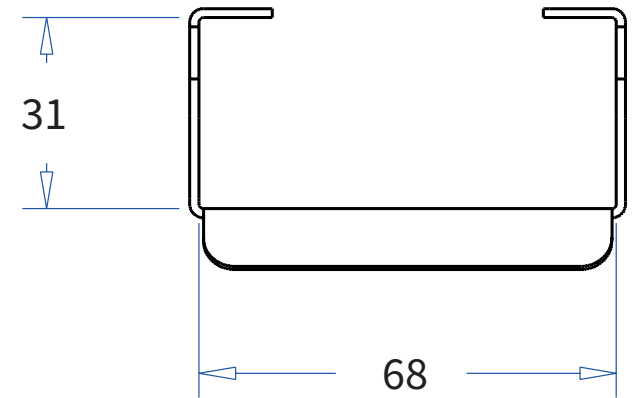

ADMIRAL
STAGING

Drawings:
Snake cable guide base 3 mtr - H 12 mtr
RIKGSN312

Product: Snake cable guide base 3 mtr - H 12 mtr

Code: RIKGSN312

Detail C

Product: Snake cable guide base 3 mtr - H 12 mtr

Code: RIKGSN312

ADMIRAL
STAGING

Product: Snake cable guide base 3 mtr - H 12 mtr

Code: RIKGSN312

Detail A

Detail B

Product: Snake cable guide base 3 mtr - H 12 mtr

Code: RIKGSN312

Detail A

Detail B

Assembly set for single tube is included in the RIKGSN312

Product: Snake assembly set for single tube 50mm

Code: RIKGSN120

Detail A

Detail B

Snake extension set for 30 truss

Snake extension set for 40 truss