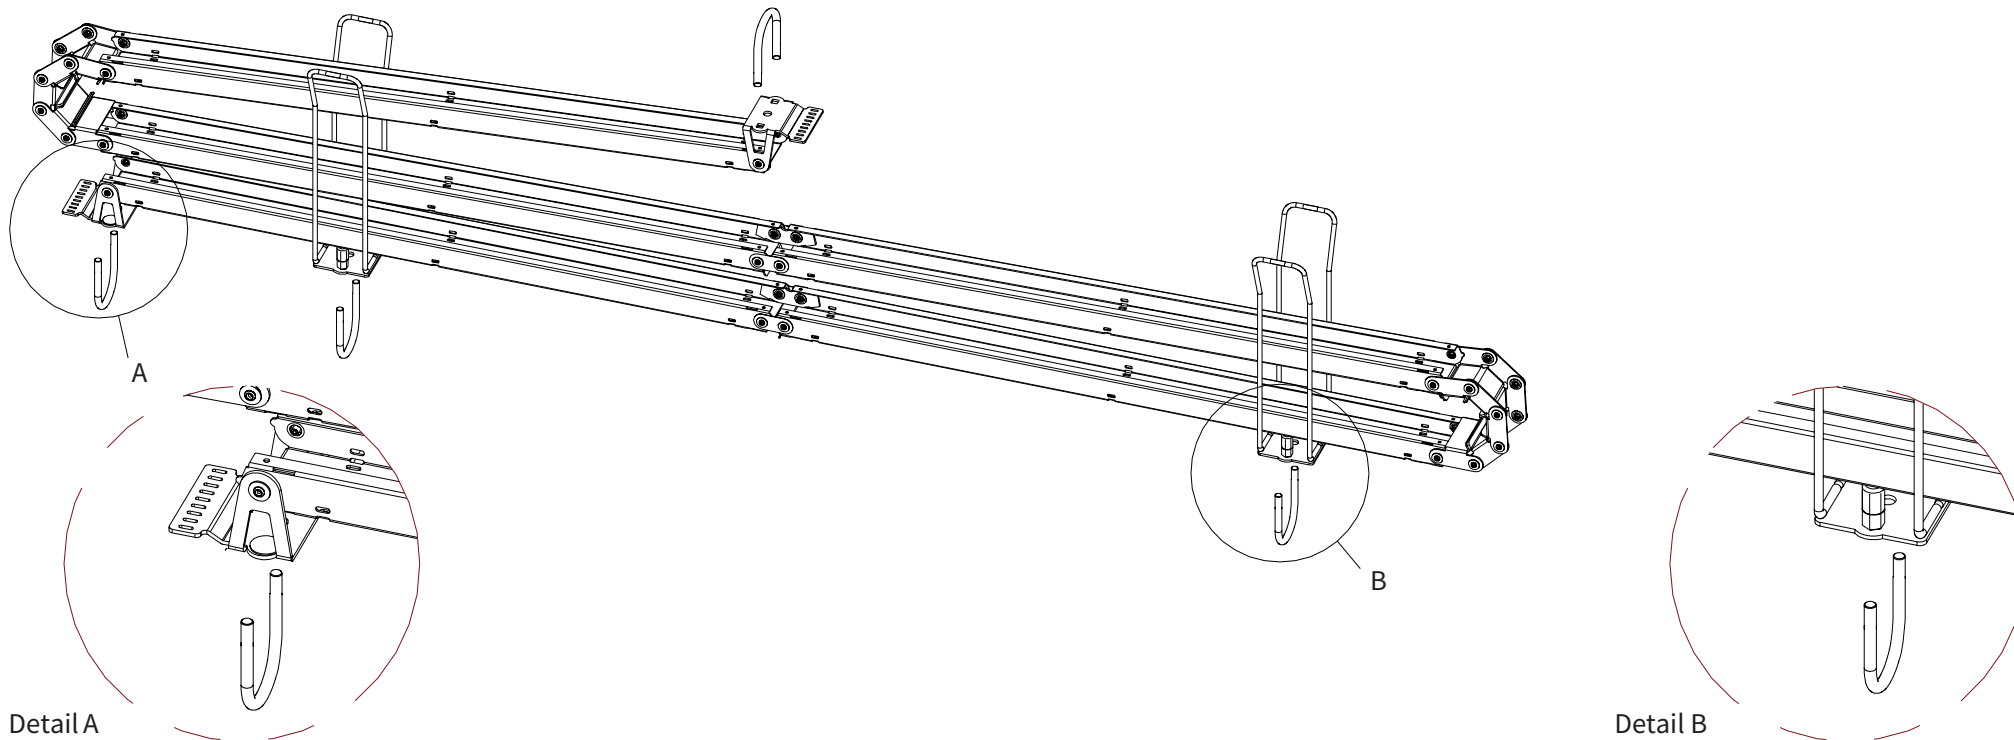

ADMIRAL
STAGING

Drawings:
Snake cable guide base 3 mtr - H 12 mtr
RIKGSN312

Product: Snake cable guide base 3 mtr - H 12 mtr

Code: RIKGSN312

Detail C

Product: Snake cable guide base 3 mtr - H 12 mtr

Code: RIKGSN312

ADMIRAL
STAGING

Product: Snake cable guide base 3 mtr - H 12 mtr

Code: RIKGSN312

Detail A

Detail B

Product: Snake cable guide base 3 mtr - H 12 mtr

Code: RIKGSN312

Detail A

Detail B

Assembly set for single tube is included in the RIKGSN312

Product: Snake assembly set for single tube 50mm

Code: RIKGSN120

Detail A

Detail B

Snake extension set for 30 truss

Snake extension set for 40 truss

Product: Snake extension set for 30 / 40 truss

Code: RIKGSN121 / RIKGSN122