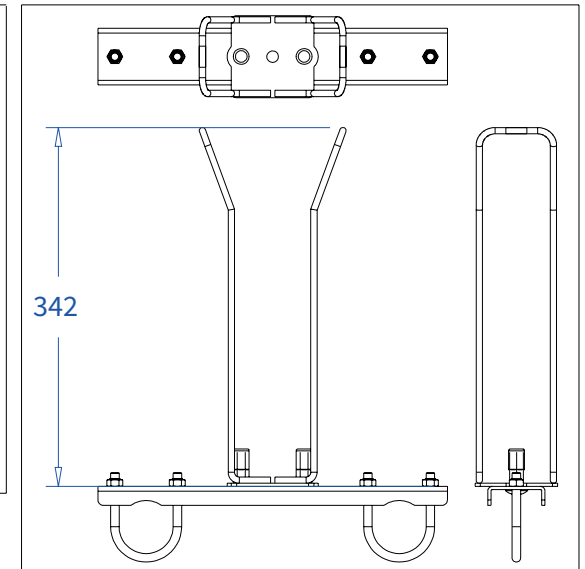

ADMIRAL
STAGING

Product: Snake cable guide base 3 mtr - H 12 mtr

Code: RIKGSN312

Detail A

Detail B

Product: Snake cable guide base 3 mtr - H 12 mtr

Code: RIKGSN312

Detail A

Detail B

Assembly set for single tube is included in the RIKGSN312

Product: Snake assembly set for single tube 50mm

Code: RIKGSN120

Detail A

Detail B

Snake extension set for 30 truss

Snake extension set for 40 truss

Product: Snake extension set for 30 / 40 truss

Code: RIKGSN121 / RIKGSN122