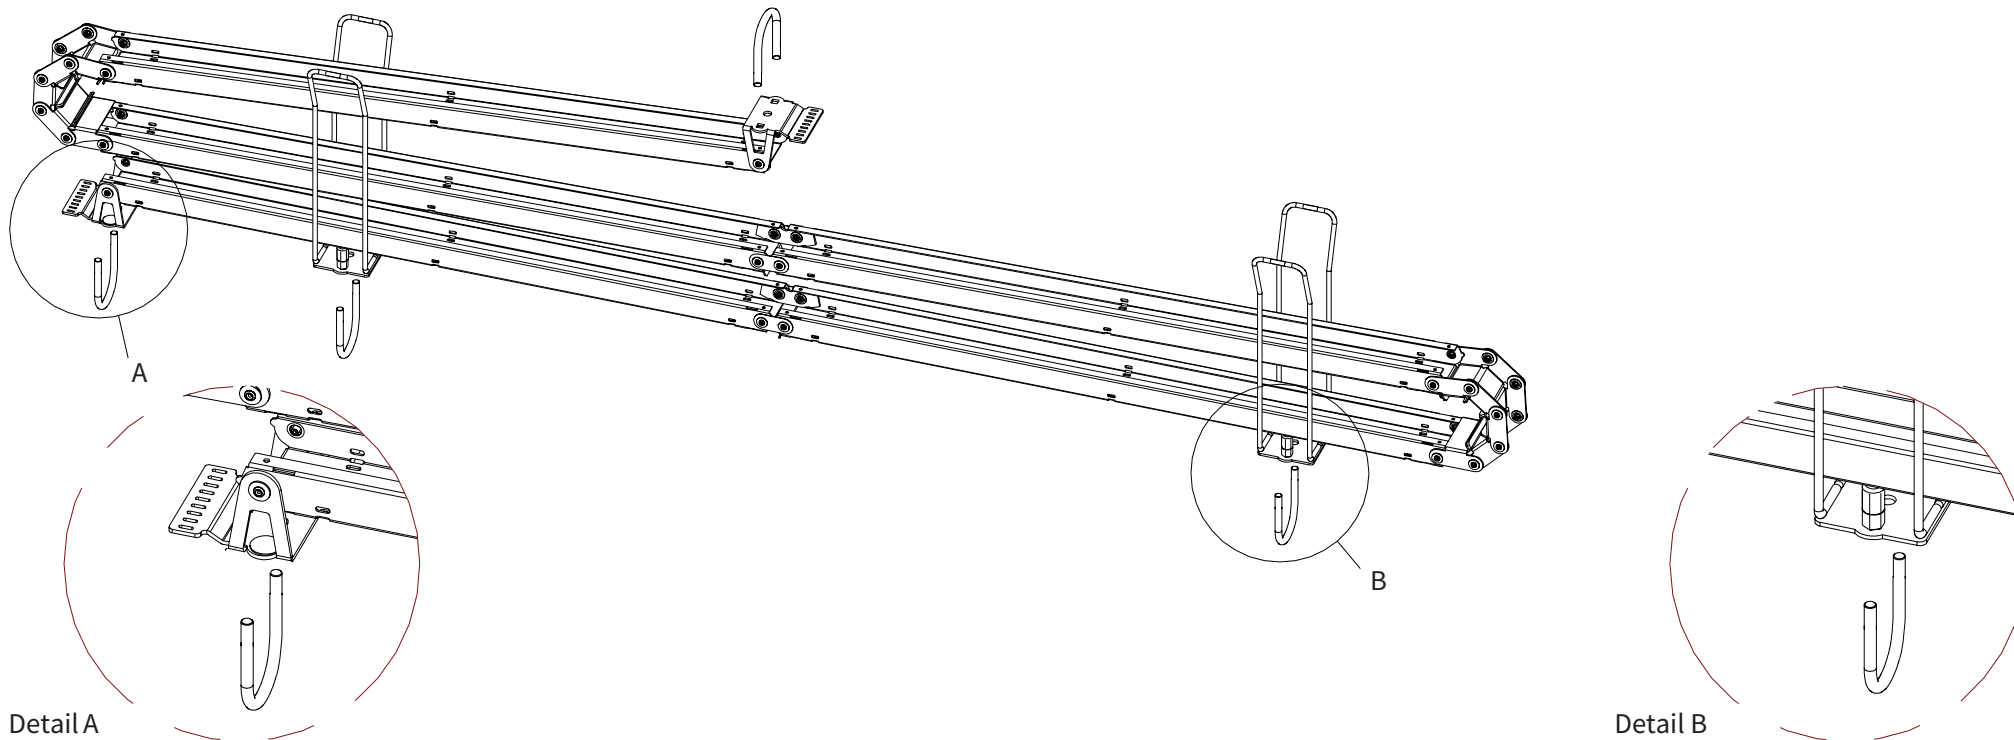

ADMIRAL
STAGING

Drawings:
Snake cable guide base 4 mtr - H 12 mtr
RIKGSN412

Product: Snake cable guide base 4 mtr - H 12 mtr

Code: RIKGSN412

ADMIRAL
STAGING

Detail C

Product: Snake cable guide base 4 mtr - H 12 mtr

Code: RIKGSN412

ADMIRAL
STAGING

Product: Snake cable guide base 4 mtr - H 12 mtr

Code: RIKGSN412

Detail A

Detail B

Product: Snake cable guide base 4 mtr - H 12 mtr

Code: RIKGSN412

Detail A

Detail B

Assembly set for single tube is included in the RIKGSN412

Product: Snake assembly set for single tube 50mm

Code: RIKGSN120

Detail A

Detail B

Snake extension set for 30 truss

Snake extension set for 40 truss

Product: Snake extension set for 30 / 40 truss

Code: RIKGSN121 / RIKGSN122