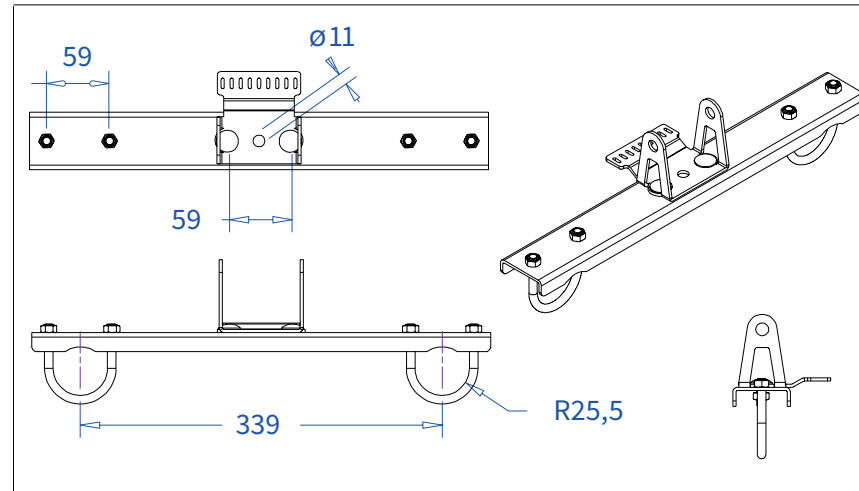

ADMIRAL
STAGING

Drawings:
Snake cable guide base 4 mtr - H 12 mtr
RIKGSN412

Product: Snake cable guide base 4 mtr - H 12 mtr

Code: RIKGSN412

ADMIRAL
STAGING

Detail C

Product: Snake cable guide base 4 mtr - H 12 mtr

Code: RIKGSN412

ADMIRAL
STAGING

Product: Snake cable guide base 4 mtr - H 12 mtr

Code: RIKGSN412

Detail A

Detail B

Product: Snake cable guide base 4 mtr - H 12 mtr

Code: RIKGSN412

Detail A

Detail B

Assembly set for single tube is included in the RIKGSN412

Product: Snake assembly set for single tube 50mm

Code: RIKGSN120

Detail A

Detail B

Snake extension set for 30 truss

Snake extension set for 40 truss

Product: Snake extension set for 30 / 40 truss

Code: RIKGSN121 / RIKGSN122