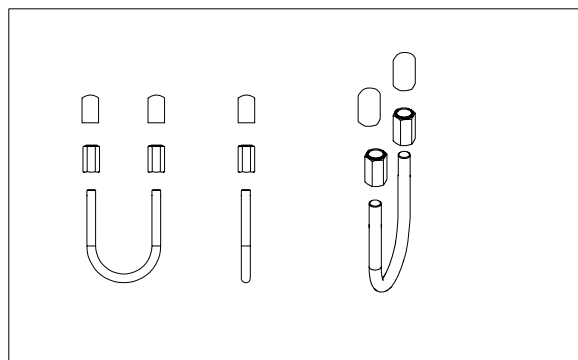

ADMIRAL
STAGING

Drawings:
Snake cable guide base 4 mtr - H 12 mtr
RIKGSN412

Product: Snake cable guide base 4 mtr - H 12 mtr

Code: RIKGSN412

ADMIRAL
STAGING

Detail C

Product: Snake cable guide base 4 mtr - H 12 mtr

Code: RIKGSN412

ADMIRAL
STAGING

Product: Snake cable guide base 4 mtr - H 12 mtr

Code: RIKGSN412

Detail A

Detail B

Product: Snake cable guide base 4 mtr - H 12 mtr

Code: RIKGSN412

Detail A

Detail B

Assembly set for single tube is included in the RIKGSN412

Product: Snake assembly set for single tube 50mm

Code: RIKGSN120

Detail A

Detail B

Snake extension set for 30 truss

Snake extension set for 40 truss

Product: Snake extension set for 30 / 40 truss

Code: RIKGSN121 / RIKGSN122