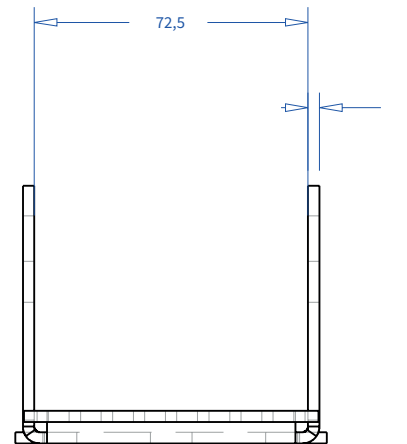

ADMIRAL
STAGING

Drawings:
Snake cable guide base 4 mtr - H 12 mtr
RIKGSN412

Product: Snake cable guide base 4 mtr - H 12 mtr

Code: RIKGSN412

ADMIRAL
STAGING

Detail C

Product: Snake cable guide base 4 mtr - H 12 mtr

Code: RIKGSN412

ADMIRAL
STAGING

Product: Snake cable guide base 4 mtr - H 12 mtr

Code: RIKGSN412

Detail A

Detail B

Product: Snake cable guide base 4 mtr - H 12 mtr

Code: RIKGSN412

Detail A

Detail B

Assembly set for single tube is included in the RIKGSN412

Product: Snake assembly set for single tube 50mm

Code: RIKGSN120

Detail A

Detail B

Snake extension set for 30 truss