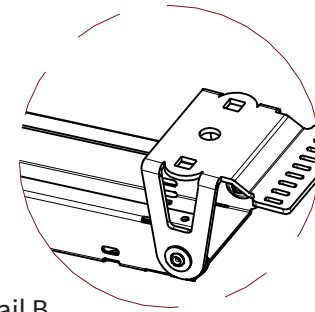

ADMIRAL
STAGING

Drawings:
Snake cable guide base 4 mtr - H 12 mtr
RIKGSN412

Product: Snake cable guide base 4 mtr - H 12 mtr

Code: RIKGSN412

ADMIRAL
STAGING

Detail C

Product: Snake cable guide base 4 mtr - H 12 mtr

Code: RIKGSN412

ADMIRAL
STAGING

Product: Snake cable guide base 4 mtr - H 12 mtr

Code: RIKGSN412

Detail A

Detail B

Product: Snake cable guide base 4 mtr - H 12 mtr

Code: RIKGSN412

Detail A

Detail B

Assembly set for single tube is included in the RIKGSN412

Product: Snake assembly set for single tube 50mm

Code: RIKGSN120

Detail A

Detail B

Snake extension set for 30 truss