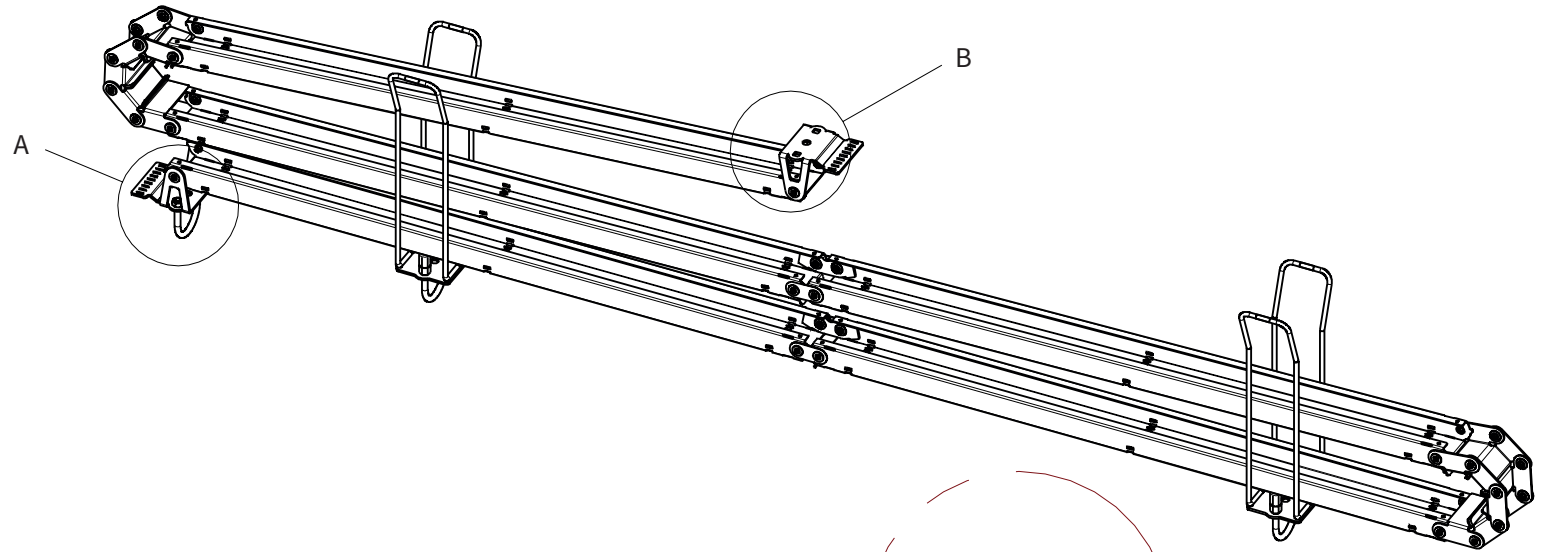

ADMIRAL
STAGING

Drawings:
Snake cable guide base 4 mtr - H 12 mtr
RIKGSN412

Product: Snake cable guide base 4 mtr - H 12 mtr

Code: RIKGSN412

ADMIRAL
STAGING

Detail C

Product: Snake cable guide base 4 mtr - H 12 mtr

Code: RIKGSN412

ADMIRAL
STAGING

Product: Snake cable guide base 4 mtr - H 12 mtr

Code: RIKGSN412

Detail A

Detail B

Product: Snake cable guide base 4 mtr - H 12 mtr

Code: RIKGSN412

Detail A

Detail B

Assembly set for single tube is included in the RIKGSN412

Product: Snake assembly set for single tube 50mm

Code: RIKGSN120

Detail A

Detail B

Snake extension set for 30 truss

Snake extension set for 40 truss

Product: Snake extension set for 30 / 40 truss

Code: RIKGSN121 / RIKGSN122