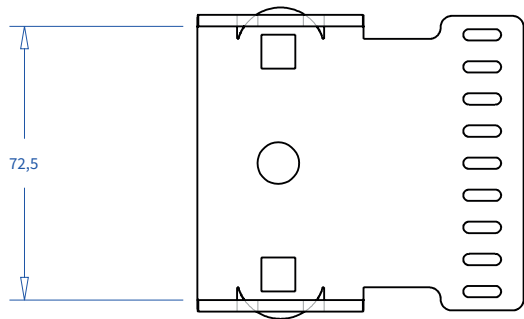

ADMIRAL
STAGING

Drawings:
Snake cable guide base 4 mtr - H 12 mtr
RIKGSN412

Product: Snake cable guide base 4 mtr - H 12 mtr

Code: RIKGSN412

ADMIRAL
STAGING

Detail C

Product: Snake cable guide base 4 mtr - H 12 mtr

Code: RIKGSN412

ADMIRAL
STAGING

Product: Snake cable guide base 4 mtr - H 12 mtr

Code: RIKGSN412

Detail A

Detail B

Product: Snake cable guide base 4 mtr - H 12 mtr

Code: RIKGSN412

Detail A

Detail B

Assembly set for single tube is included in the RIKGSN412

Product: Snake assembly set for single tube 50mm

Code: RIKGSN120

Detail A

Detail B

Snake extension set for 30 truss

Snake extension set for 40 truss

Product: Snake extension set for 30 / 40 truss

Code: RIKGSN121 / RIKGSN122