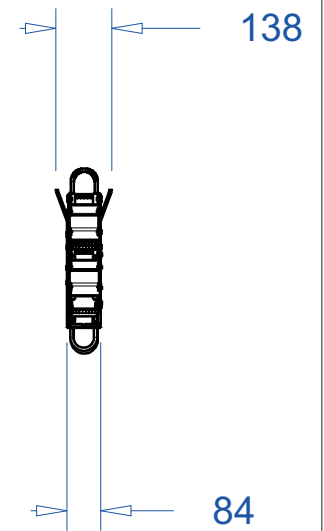

ADMIRAL
STAGING

Drawings:
Snake cable guide base 4 mtr - H 12 mtr
RIKGSN412

Product: Snake cable guide base 4 mtr - H 12 mtr

Code: RIKGSN412

ADMIRAL
STAGING

Detail C

Product: Snake cable guide base 4 mtr - H 12 mtr

Code: RIKGSN412

ADMIRAL
STAGING

Product: Snake cable guide base 4 mtr - H 12 mtr

Code: RIKGSN412

Detail A

Detail B

Product: Snake cable guide base 4 mtr - H 12 mtr

Code: RIKGSN412

Detail A

Detail B

Assembly set for single tube is included in the RIKGSN412

Product: Snake assembly set for single tube 50mm

Code: RIKGSN120

Detail A

Detail B

Snake extension set for 30 truss

Snake extension set for 40 truss

Product: Snake extension set for 30 / 40 truss

Code: RIKGSN121 / RIKGSN122