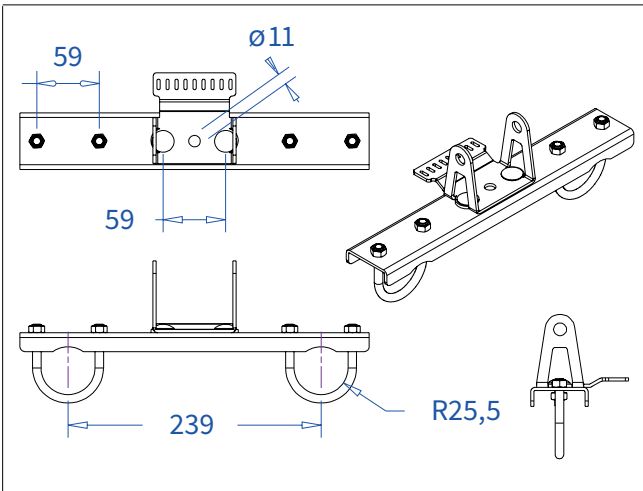

ADMIRAL
STAGING

Drawings:
Snake cable guide base 4 mtr - H 12 mtr
RIKGSN412

Product: Snake cable guide base 4 mtr - H 12 mtr

Code: RIKGSN412

ADMIRAL
STAGING

Detail C

Product: Snake cable guide base 4 mtr - H 12 mtr

Code: RIKGSN412

ADMIRAL
STAGING

Product: Snake cable guide base 4 mtr - H 12 mtr

Code: RIKGSN412

Detail A

Detail B

Product: Snake cable guide base 4 mtr - H 12 mtr

Code: RIKGSN412

Detail A

Detail B

Assembly set for single tube is included in the RIKGSN412

Product: Snake assembly set for single tube 50mm

Code: RIKGSN120

Detail A

Detail B

Snake extension set for 30 truss

Snake extension set for 40 truss

Product: Snake extension set for 30 / 40 truss

Code: RIKGSN121 / RIKGSN122