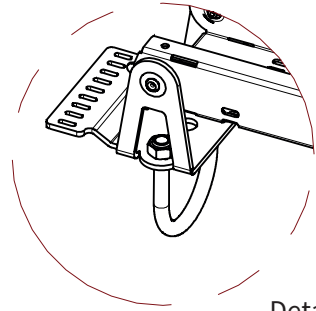

ADMIRAL
STAGING

Drawings:
Snake cable guide base 4 mtr - H 12 mtr
RIKGSN412

Product: Snake cable guide base 4 mtr - H 12 mtr

Code: RIKGSN412

ADMIRAL
STAGING

Detail C

Product: Snake cable guide base 4 mtr - H 12 mtr

Code: RIKGSN412

ADMIRAL
STAGING

Product: Snake cable guide base 4 mtr - H 12 mtr

Code: RIKGSN412

Detail A

Detail B

Product: Snake cable guide base 4 mtr - H 12 mtr

Code: RIKGSN412

Detail A

Detail B

Assembly set for single tube is included in the RIKGSN412

Product: Snake assembly set for single tube 50mm

Code: RIKGSN120

Detail A

Detail B

Snake extension set for 30 truss