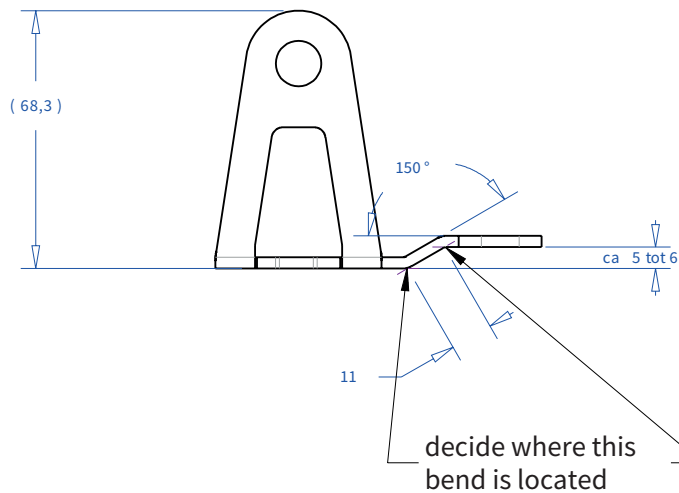

ADMIRAL
STAGING

Drawings:
Snake cable guide base 4 mtr - H 12 mtr
RIKGSN412

Product: Snake cable guide base 4 mtr - H 12 mtr

Code: RIKGSN412

ADMIRAL
STAGING

Detail C

Product: Snake cable guide base 4 mtr - H 12 mtr

Code: RIKGSN412

ADMIRAL
STAGING

Product: Snake cable guide base 4 mtr - H 12 mtr

Code: RIKGSN412

Detail A

Detail B

Product: Snake cable guide base 4 mtr - H 12 mtr

Code: RIKGSN412

Detail A

Detail B

Assembly set for single tube is included in the RIKGSN412

Product: Snake assembly set for single tube 50mm

Code: RIKGSN120

Detail A

Detail B

Snake extension set for 30 truss

Snake extension set for 40 truss

Product: Snake extension set for 30 / 40 truss

Code: RIKGSN121 / RIKGSN122