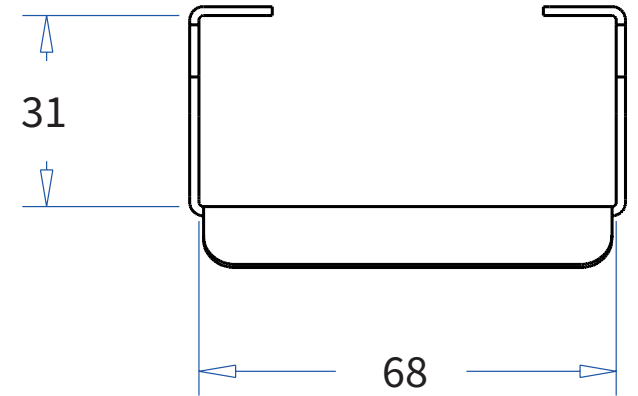

ADMIRAL
STAGING

Drawings:
Snake cable guide base 4 mtr - H 12 mtr
RIKGSN412

Product: Snake cable guide base 4 mtr - H 12 mtr

Code: RIKGSN412

ADMIRAL
STAGING

Detail C

Product: Snake cable guide base 4 mtr - H 12 mtr

Code: RIKGSN412

ADMIRAL
STAGING

Product: Snake cable guide base 4 mtr - H 12 mtr

Code: RIKGSN412

Detail A

Detail B

Product: Snake cable guide base 4 mtr - H 12 mtr

Code: RIKGSN412

Detail A

Detail B

Assembly set for single tube is included in the RIKGSN412

Product: Snake assembly set for single tube 50mm

Code: RIKGSN120

Detail A

Detail B

Snake extension set for 30 truss