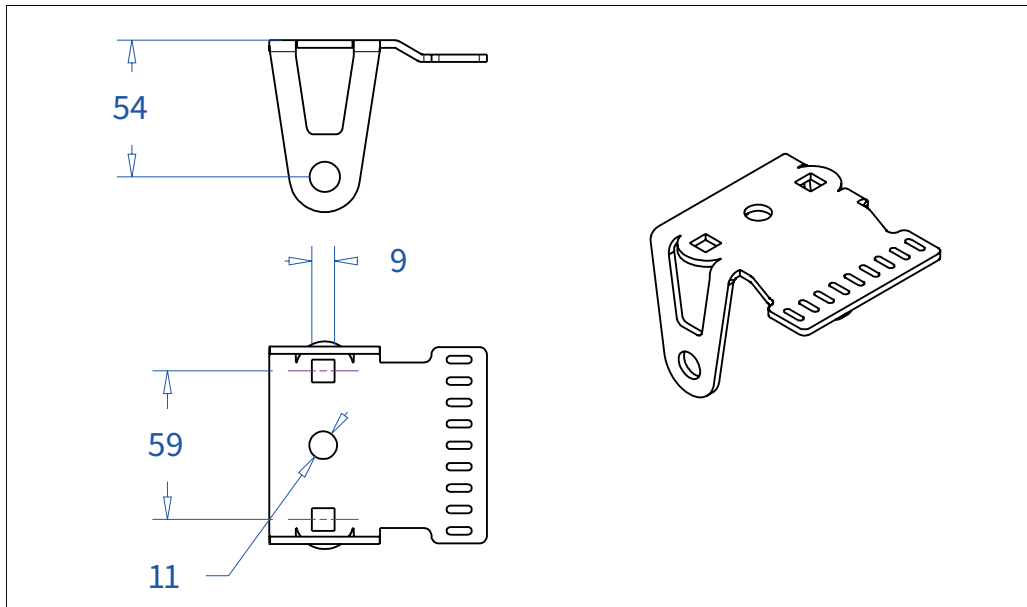

ADMIRAL
STAGING

Drawings:
Snake cable guide base 4 mtr - H 12 mtr
RIKGSN412

Product: Snake cable guide base 4 mtr - H 12 mtr

Code: RIKGSN412

ADMIRAL
STAGING

Detail C

Product: Snake cable guide base 4 mtr - H 12 mtr

Code: RIKGSN412

ADMIRAL
STAGING

Product: Snake cable guide base 4 mtr - H 12 mtr

Code: RIKGSN412

Detail A

Detail B

Product: Snake cable guide base 4 mtr - H 12 mtr

Code: RIKGSN412

Detail A

Detail B

Assembly set for single tube is included in the RIKGSN412

Product: Snake assembly set for single tube 50mm

Code: RIKGSN120

Detail A

Detail B

Snake extension set for 30 truss

Snake extension set for 40 truss

Product: Snake extension set for 30 / 40 truss

Code: RIKGSN121 / RIKGSN122