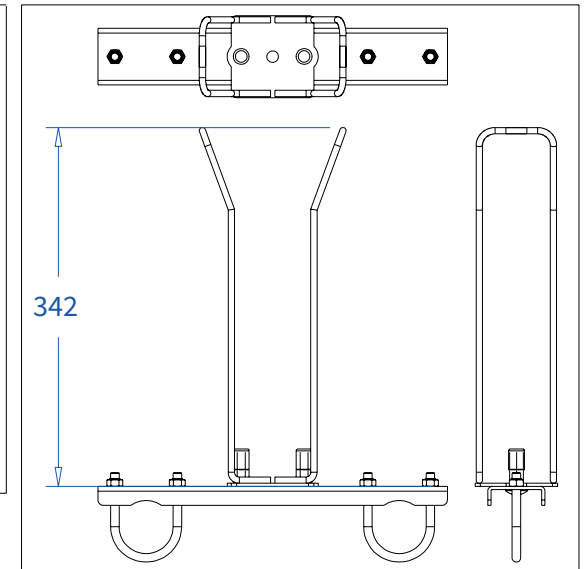

Code: RIKGSN412

ADMIRAL
STAGING

Product: Snake cable guide base 4 mtr - H 12 mtr

Code: RIKGSN412

Detail A

Detail B

Product: Snake cable guide base 4 mtr - H 12 mtr

Code: RIKGSN412

Detail A

Detail B

Assembly set for single tube is included in the RIKGSN412

Product: Snake assembly set for single tube 50mm

Code: RIKGSN120

Detail A

Detail B

Snake extension set for 30 truss

Snake extension set for 40 truss

Product: Snake extension set for 30 / 40 truss

Code: RIKGSN121 / RIKGSN122