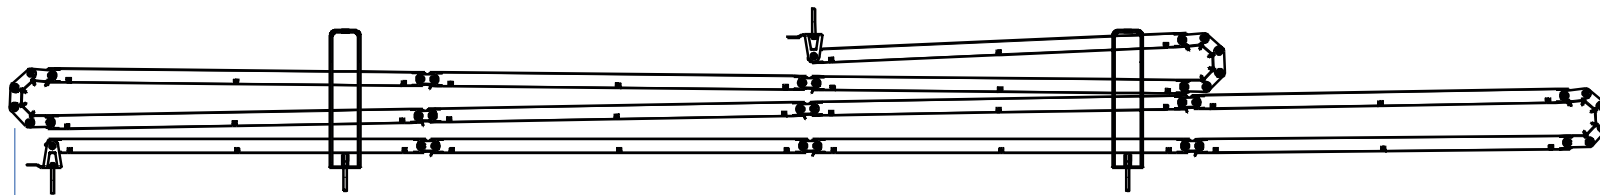

ADMIRAL
STAGING

Drawings:
Snake cable guide base 4 mtr - H 12 mtr
RIKGSN412

Product: Snake cable guide base 4 mtr - H 12 mtr

Code: RIKGSN412

ADMIRAL
STAGING

Detail C

Product: Snake cable guide base 4 mtr - H 12 mtr

Code: RIKGSN412

ADMIRAL
STAGING

Product: Snake cable guide base 4 mtr - H 12 mtr

Code: RIKGSN412

Detail A

Detail B

Product: Snake cable guide base 4 mtr - H 12 mtr

Code: RIKGSN412

Detail A

Detail B

Assembly set for single tube is included in the RIKGSN412

Product: Snake assembly set for single tube 50mm

Code: RIKGSN120

Detail A

Detail B

Snake extension set for 30 truss

Snake extension set for 40 truss

Product: Snake extension set for 30 / 40 truss

Code: RIKGSN121 / RIKGSN122