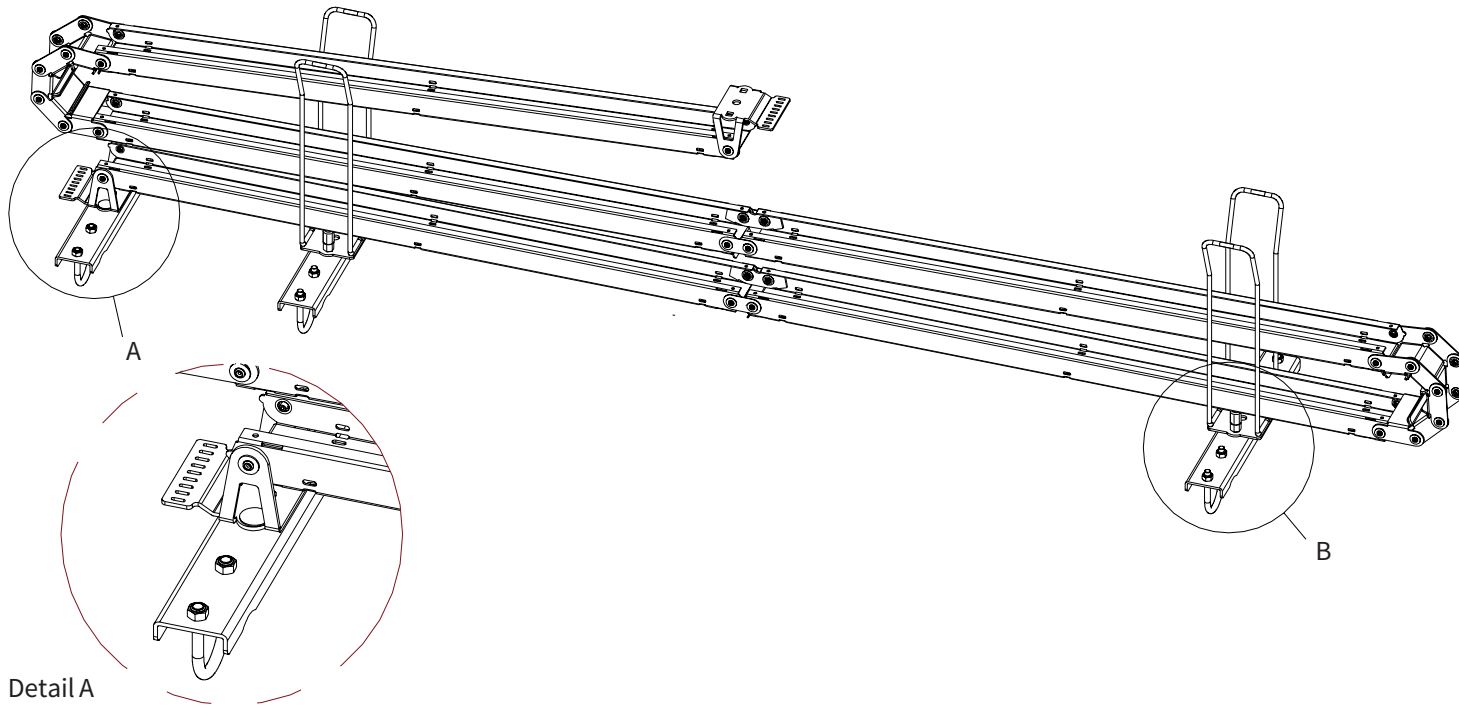

ADMIRAL
STAGING

Drawings:
Snake cable guide base 4 mtr - H 12 mtr
RIKGSN412

Product: Snake cable guide base 4 mtr - H 12 mtr

Code: RIKGSN412

ADMIRAL
STAGING

Detail C

Product: Snake cable guide base 4 mtr - H 12 mtr

Code: RIKGSN412

ADMIRAL
STAGING

Product: Snake cable guide base 4 mtr - H 12 mtr

Code: RIKGSN412

Detail A

Detail B

Product: Snake cable guide base 4 mtr - H 12 mtr

Code: RIKGSN412

Detail A

Detail B

Assembly set for single tube is included in the RIKGSN412

Product: Snake assembly set for single tube 50mm

Code: RIKGSN120

Detail A

Detail B

Snake extension set for 30 truss

Snake extension set for 40 truss

Product: Snake extension set for 30 / 40 truss

Code: RIKGSN121 / RIKGSN122