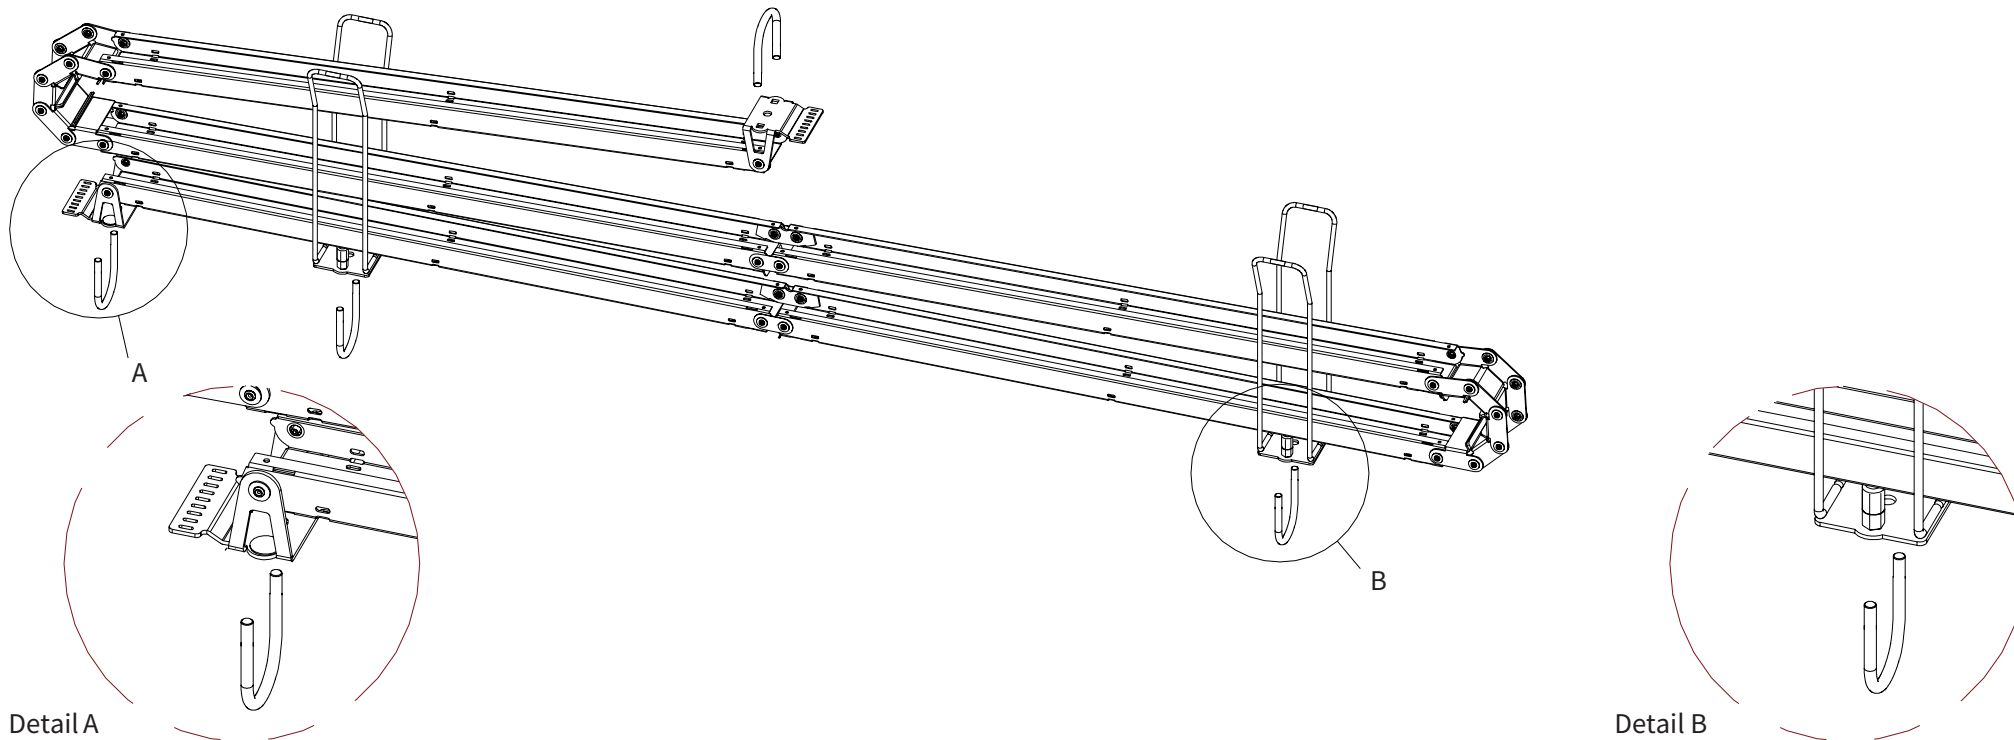

ADMIRAL
STAGING

Drawings:

Snake cable guide base 4 mtr - H 14 mtr black

RIKGSN414B

3946

138

84

Product: Snake cable guide base 4 mtr - H 14 mtr black

Code: RIKGSN414B

ADMIRAL
STAGING

Detail C

Product: Snake cable guide base 4 mtr - H 14 mtr black

Code: RIKGSN414B

ADMIRAL
STAGING

Product: Snake cable guide base 4 mtr - H 14 mtr black

Code: RIKGSN414B

Detail A

Detail B

Product: Snake cable guide base 4 mtr - H 14 mtr black

Code: RIKGSN414B

Detail A

Detail B

Assembly set for single tube is included in the RIKGSN414B

Product: Snake assembly set for single tube 50mm

Code: RIKGSN120B

Detail A

Detail B

Snake extension set for 30 truss

Snake extension set for 40 truss

Product: Snake extension set for 30 / 40 truss

Code: RIKGSN121B / RIKGSN122B