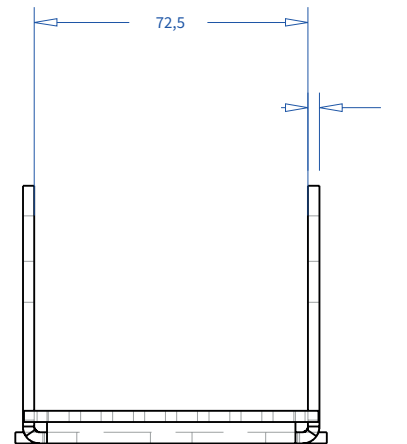

ADMIRAL
STAGING

Drawings:

Snake cable guide base 4 mtr - H 14 mtr black

RIKGSN414B

3946

138

84

Product: Snake cable guide base 4 mtr - H 14 mtr black

Code: RIKGSN414B

ADMIRAL
STAGING

Detail C

Product: Snake cable guide base 4 mtr - H 14 mtr black

Code: RIKGSN414B

ADMIRAL
STAGING

Product: Snake cable guide base 4 mtr - H 14 mtr black

Code: RIKGSN414B

Detail A

Detail B

Product: Snake cable guide base 4 mtr - H 14 mtr black

Code: RIKGSN414B

Detail A

Detail B

Assembly set for single tube is included in the RIKGSN414B

Product: Snake assembly set for single tube 50mm