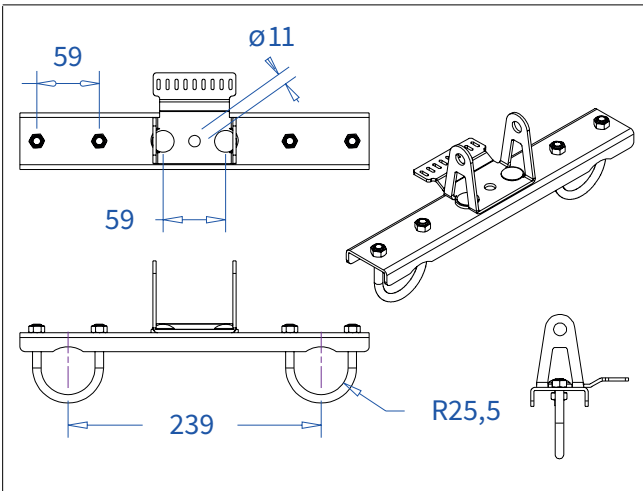

Code: RIKGSN414B

ADMIRAL
STAGING

Detail C

Product: Snake cable guide base 4 mtr - H 14 mtr black

Code: RIKGSN414B

ADMIRAL
STAGING

Product: Snake cable guide base 4 mtr - H 14 mtr black

Code: RIKGSN414B

Detail A

Detail B

Product: Snake cable guide base 4 mtr - H 14 mtr black

Code: RIKGSN414B

Detail A

Detail B

Assembly set for single tube is included in the RIKGSN414B

Product: Snake assembly set for single tube 50mm

Code: RIKGSN120B

Detail A

Detail B

Snake extension set for 30 truss

Snake extension set for 40 truss

Product: Snake extension set for 30 / 40 truss

Code: RIKGSN121B / RIKGSN122B