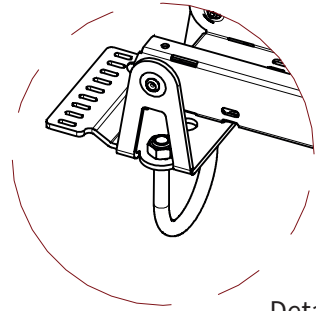

ADMIRAL
STAGING

Drawings:

Snake cable guide base 4 mtr - H 14 mtr black

RIKGSN414B

3946

138

84

Product: Snake cable guide base 4 mtr - H 14 mtr black

Code: RIKGSN414B

ADMIRAL
STAGING

Detail C

Product: Snake cable guide base 4 mtr - H 14 mtr black

Code: RIKGSN414B

ADMIRAL
STAGING

Product: Snake cable guide base 4 mtr - H 14 mtr black

Code: RIKGSN414B

Detail A

Detail B

Product: Snake cable guide base 4 mtr - H 14 mtr black

Code: RIKGSN414B

Detail A

Detail B

Assembly set for single tube is included in the RIKGSN414B

Product: Snake assembly set for single tube 50mm