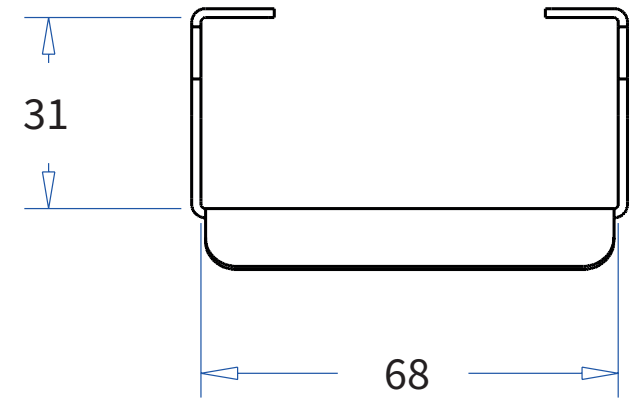

ADMIRAL
STAGING

Drawings:

Snake cable guide base 4 mtr - H 14 mtr black

RIKGSN414B

3946

138

84

Product: Snake cable guide base 4 mtr - H 14 mtr black

Code: RIKGSN414B

ADMIRAL
STAGING

Detail C

Product: Snake cable guide base 4 mtr - H 14 mtr black

Code: RIKGSN414B

ADMIRAL
STAGING

Product: Snake cable guide base 4 mtr - H 14 mtr black

Code: RIKGSN414B

Detail A

Detail B

Product: Snake cable guide base 4 mtr - H 14 mtr black

Code: RIKGSN414B

Detail A

Detail B

Assembly set for single tube is included in the RIKGSN414B

Product: Snake assembly set for single tube 50mm