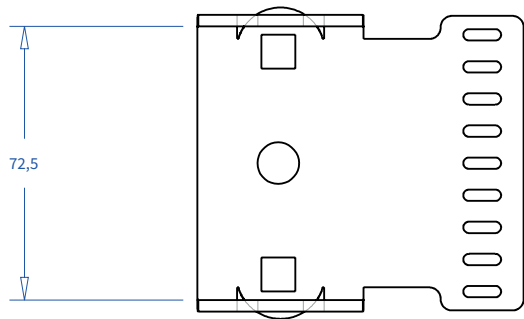

ADMIRAL
STAGING

Drawings:

Snake cable guide base 4 mtr - H 14 mtr black

RIKGSN414B

3946

138

84

Product: Snake cable guide base 4 mtr - H 14 mtr black

Code: RIKGSN414B

ADMIRAL
STAGING

Detail C

Product: Snake cable guide base 4 mtr - H 14 mtr black

Code: RIKGSN414B

ADMIRAL
STAGING

Product: Snake cable guide base 4 mtr - H 14 mtr black

Code: RIKGSN414B

Detail A

Detail B

Product: Snake cable guide base 4 mtr - H 14 mtr black

Code: RIKGSN414B

Detail A

Detail B

Assembly set for single tube is included in the RIKGSN414B

Product: Snake assembly set for single tube 50mm