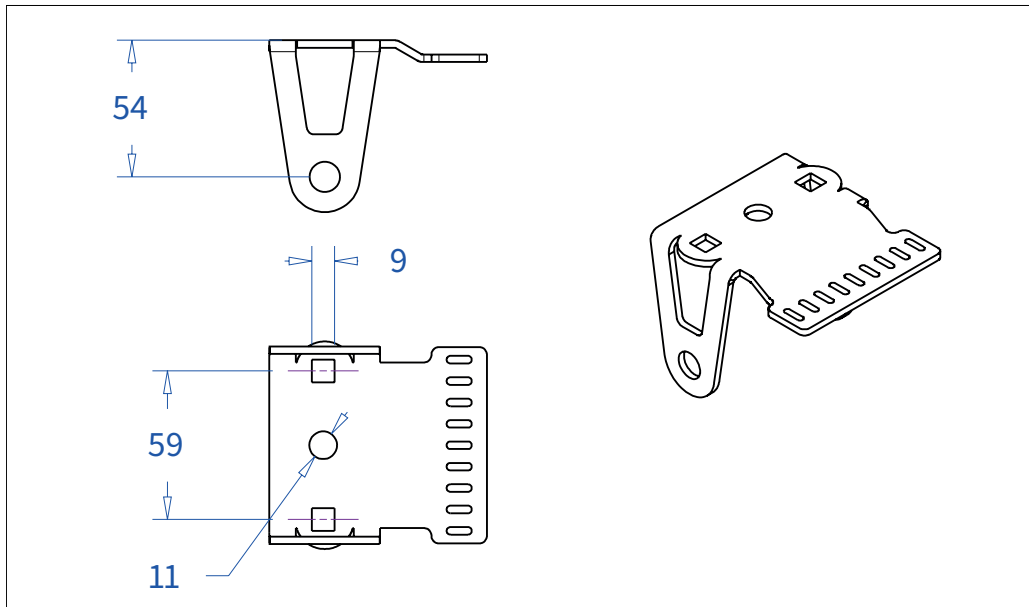

ADMIRAL
STAGING

Drawings:

Snake cable guide base 4 mtr - H 14 mtr black

RIKGSN414B

3946

138

84

Product: Snake cable guide base 4 mtr - H 14 mtr black

Code: RIKGSN414B

ADMIRAL
STAGING

Detail C

Product: Snake cable guide base 4 mtr - H 14 mtr black

Code: RIKGSN414B

ADMIRAL
STAGING

Product: Snake cable guide base 4 mtr - H 14 mtr black

Code: RIKGSN414B

Detail A

Detail B

Product: Snake cable guide base 4 mtr - H 14 mtr black

Code: RIKGSN414B

Detail A

Detail B

Assembly set for single tube is included in the RIKGSN414B

Product: Snake assembly set for single tube 50mm

Code: RIKGSN120B

Detail A

Detail B

Snake extension set for 30 truss

Snake extension set for 40 truss

Product: Snake extension set for 30 / 40 truss

Code: RIKGSN121B / RIKGSN122B