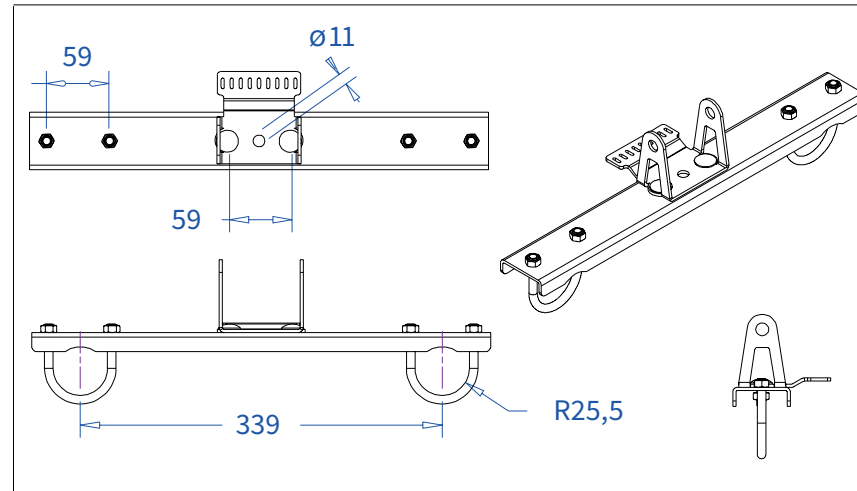

Code: RIKGSN414B

ADMIRAL
STAGING

Detail C

Product: Snake cable guide base 4 mtr - H 14 mtr black

Code: RIKGSN414B

ADMIRAL
STAGING

Product: Snake cable guide base 4 mtr - H 14 mtr black

Code: RIKGSN414B

Detail A

Detail B

Product: Snake cable guide base 4 mtr - H 14 mtr black

Code: RIKGSN414B

Detail A

Detail B

Assembly set for single tube is included in the RIKGSN414B

Product: Snake assembly set for single tube 50mm

Code: RIKGSN120B

Detail A

Detail B

Snake extension set for 30 truss

Snake extension set for 40 truss

Product: Snake extension set for 30 / 40 truss

Code: RIKGSN121B / RIKGSN122B