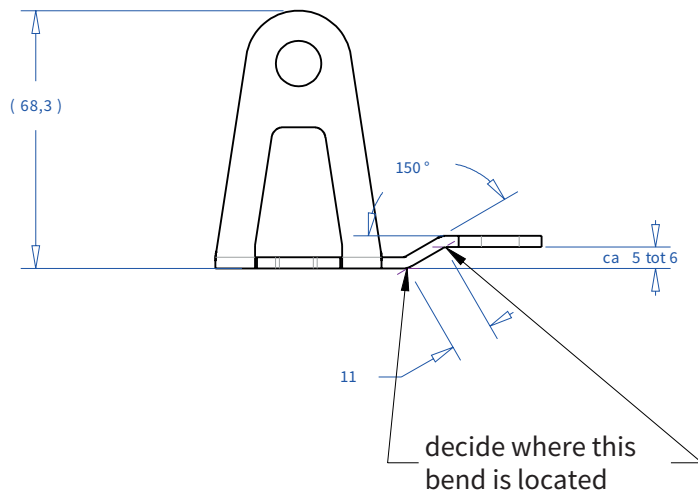

ADMIRAL
STAGING

Drawings:

Snake cable guide base 4 mtr - H 14 mtr black

RIKGSN414B

3946

138

84

Product: Snake cable guide base 4 mtr - H 14 mtr black

Code: RIKGSN414B

ADMIRAL
STAGING

Detail C

Product: Snake cable guide base 4 mtr - H 14 mtr black

Code: RIKGSN414B

ADMIRAL
STAGING

Product: Snake cable guide base 4 mtr - H 14 mtr black

Code: RIKGSN414B

Detail A

Detail B

Product: Snake cable guide base 4 mtr - H 14 mtr black

Code: RIKGSN414B

Detail A

Detail B

Assembly set for single tube is included in the RIKGSN414B

Product: Snake assembly set for single tube 50mm