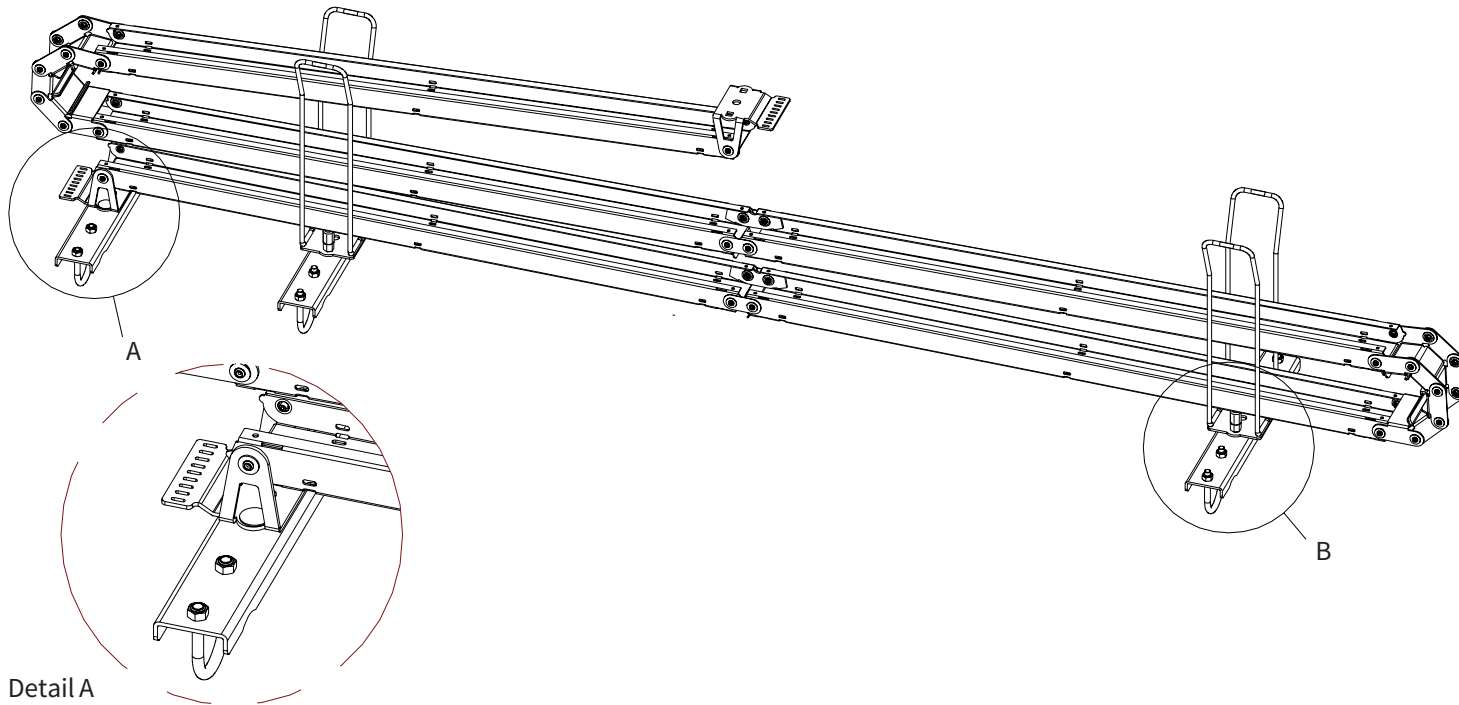

ADMIRAL
STAGING

Drawings:

Snake cable guide base 4 mtr - H 14 mtr black

RIKGSN414B

3946

138

84

Product: Snake cable guide base 4 mtr - H 14 mtr black

Code: RIKGSN414B

ADMIRAL
STAGING

Detail C

Product: Snake cable guide base 4 mtr - H 14 mtr black

Code: RIKGSN414B

ADMIRAL
STAGING

Product: Snake cable guide base 4 mtr - H 14 mtr black

Code: RIKGSN414B

Detail A

Detail B

Product: Snake cable guide base 4 mtr - H 14 mtr black

Code: RIKGSN414B

Detail A

Detail B

Assembly set for single tube is included in the RIKGSN414B

Product: Snake assembly set for single tube 50mm

Code: RIKGSN120B

Detail A

Detail B

Snake extension set for 30 truss

Snake extension set for 40 truss

Product: Snake extension set for 30 / 40 truss

Code: RIKGSN121B / RIKGSN122B