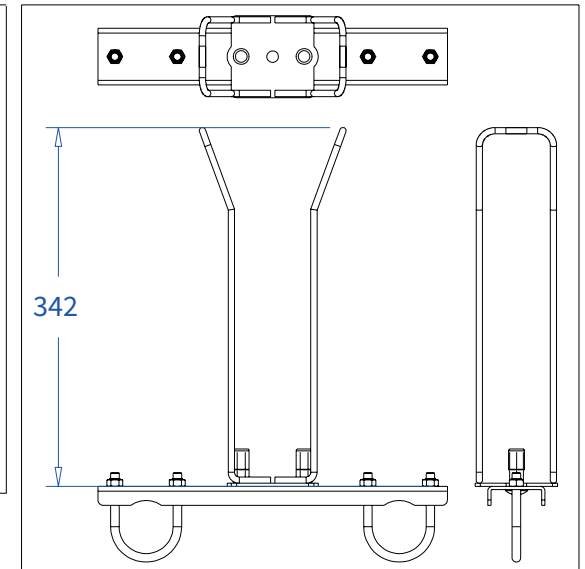

Code: RIKGSN414B

ADMIRAL
STAGING

Detail C

Product: Snake cable guide base 4 mtr - H 14 mtr black

Code: RIKGSN414B

ADMIRAL
STAGING

Product: Snake cable guide base 4 mtr - H 14 mtr black

Code: RIKGSN414B

Detail A

Detail B

Product: Snake cable guide base 4 mtr - H 14 mtr black

Code: RIKGSN414B

Detail A

Detail B

Assembly set for single tube is included in the RIKGSN414B

Product: Snake assembly set for single tube 50mm

Code: RIKGSN120B

Detail A

Detail B

Snake extension set for 30 truss

Snake extension set for 40 truss

Product: Snake extension set for 30 / 40 truss

Code: RIKGSN121B / RIKGSN122B