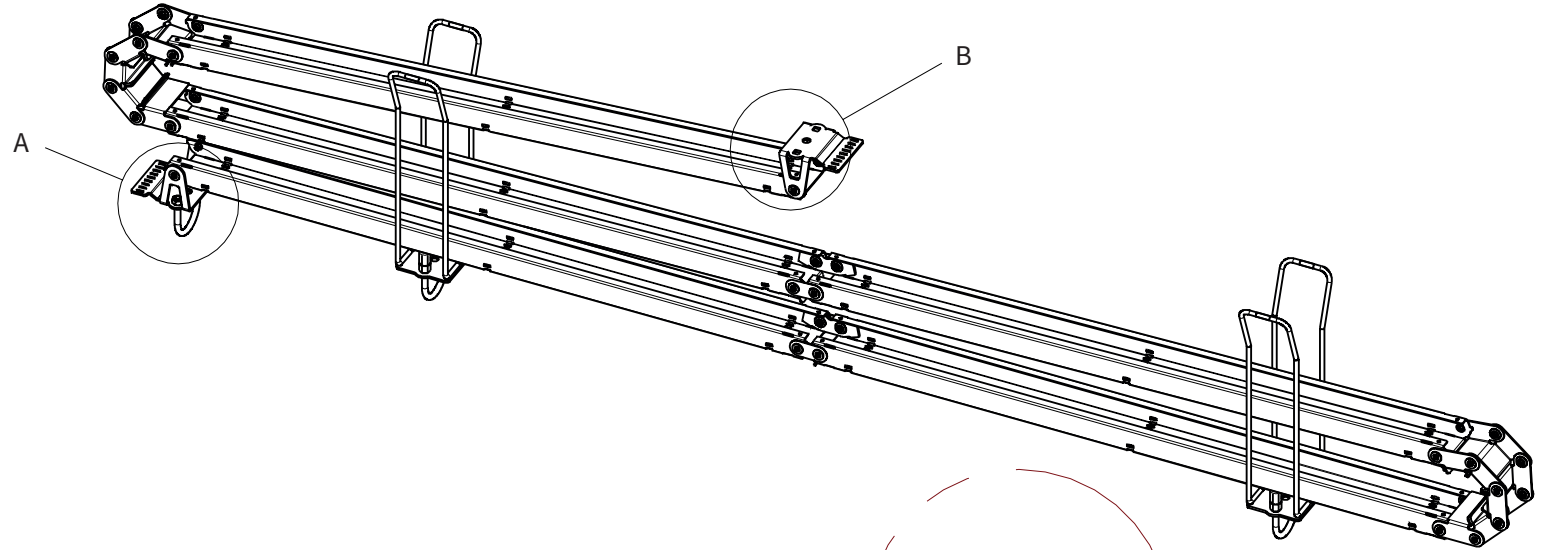

ADMIRAL
STAGING

Drawings:

Snake cable guide base 4 mtr - H 14 mtr black

RIKGSN414B

3946

138

84

Product: Snake cable guide base 4 mtr - H 14 mtr black

Code: RIKGSN414B

ADMIRAL
STAGING

Detail C

Product: Snake cable guide base 4 mtr - H 14 mtr black

Code: RIKGSN414B

ADMIRAL
STAGING

Product: Snake cable guide base 4 mtr - H 14 mtr black

Code: RIKGSN414B

Detail A

Detail B

Product: Snake cable guide base 4 mtr - H 14 mtr black

Code: RIKGSN414B

Detail A

Detail B

Assembly set for single tube is included in the RIKGSN414B

Product: Snake assembly set for single tube 50mm

Code: RIKGSN120B

Detail A

Detail B

Snake extension set for 30 truss

Snake extension set for 40 truss

Product: Snake extension set for 30 / 40 truss

Code: RIKGSN121B / RIKGSN122B