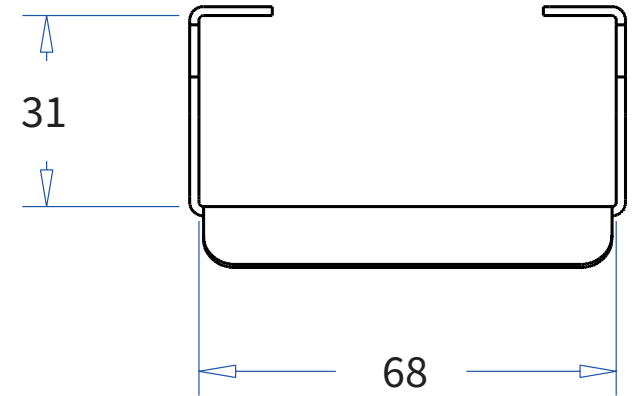

ADMIRAL
STAGING

Drawings:
Snake cable guide base 4 mtr - H 15 mtr
RIKGSN415

138

84

3946

Product: Snake cable guide base 4 mtr - H 15 mtr

Code: RIKGSN415

ADMIRAL
STAGING

Detail C

Product: Snake cable guide base 4 mtr - H 15 mtr

Code: RIKGSN415

ADMIRAL
STAGING

Product: Snake cable guide base 4 mtr - H 15 mtr

Code: RIKGSN415

Detail A

Detail B

Product: Snake cable guide base 4 mtr - H 15 mtr

Code: RIKGSN415

ADMIRAL
STAGING

Assembly set for single tube is included in the RIKGSN415

Product: Snake assembly set for single tube 50mm

Code: RIKGSN120

Detail A