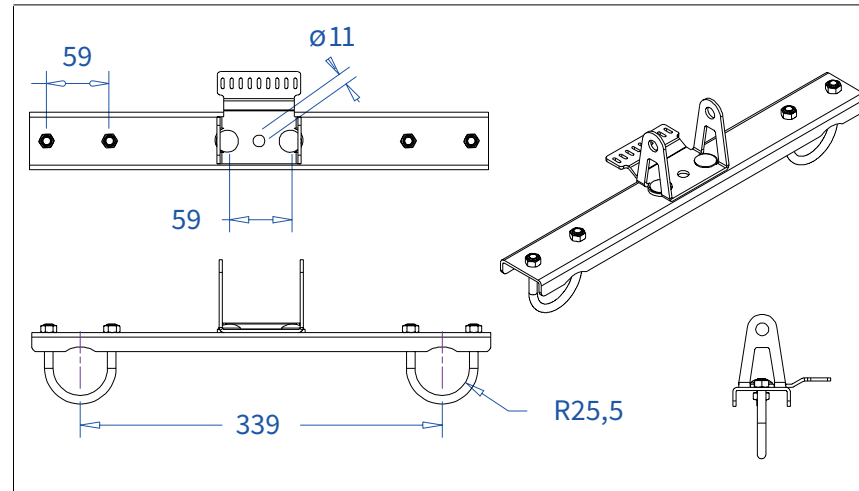

Detail C

Product: Snake cable guide base 4 mtr - H 15 mtr

Code: RIKGSN415

ADMIRAL
STAGING

Product: Snake cable guide base 4 mtr - H 15 mtr

Code: RIKGSN415

Detail A

Detail B

Product: Snake cable guide base 4 mtr - H 15 mtr

Code: RIKGSN415

ADMIRAL
STAGING

Assembly set for single tube is included in the RIKGSN415

Product: Snake assembly set for single tube 50mm

Code: RIKGSN120

Detail A

Detail B

Snake extension set for 30 truss

Snake extension set for 40 truss

Product: Snake extension set for 30 / 40 truss

Code: RIKGSN121 / RIKGSN122