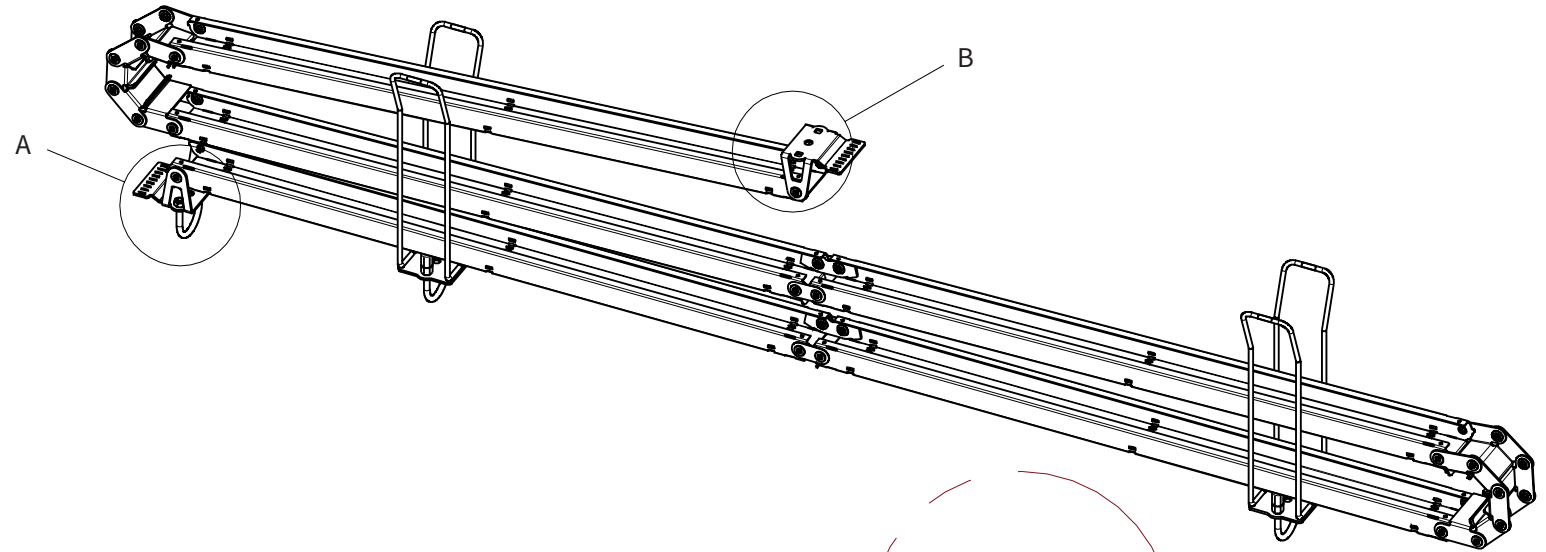

ADMIRAL
STAGING

Drawings:
Snake cable guide base 4 mtr - H 15 mtr
RIKGSN415

138

84

3946

Product: Snake cable guide base 4 mtr - H 15 mtr

Code: RIKGSN415

ADMIRAL
STAGING

Detail C

Product: Snake cable guide base 4 mtr - H 15 mtr

Code: RIKGSN415

ADMIRAL
STAGING

Product: Snake cable guide base 4 mtr - H 15 mtr

Code: RIKGSN415

Detail A

Detail B

Product: Snake cable guide base 4 mtr - H 15 mtr

Code: RIKGSN415

ADMIRAL
STAGING

Assembly set for single tube is included in the RIKGSN415

Product: Snake assembly set for single tube 50mm

Code: RIKGSN120

Detail A

Detail B

Snake extension set for 30 truss

Snake extension set for 40 truss

Product: Snake extension set for 30 / 40 truss

Code: RIKGSN121 / RIKGSN122