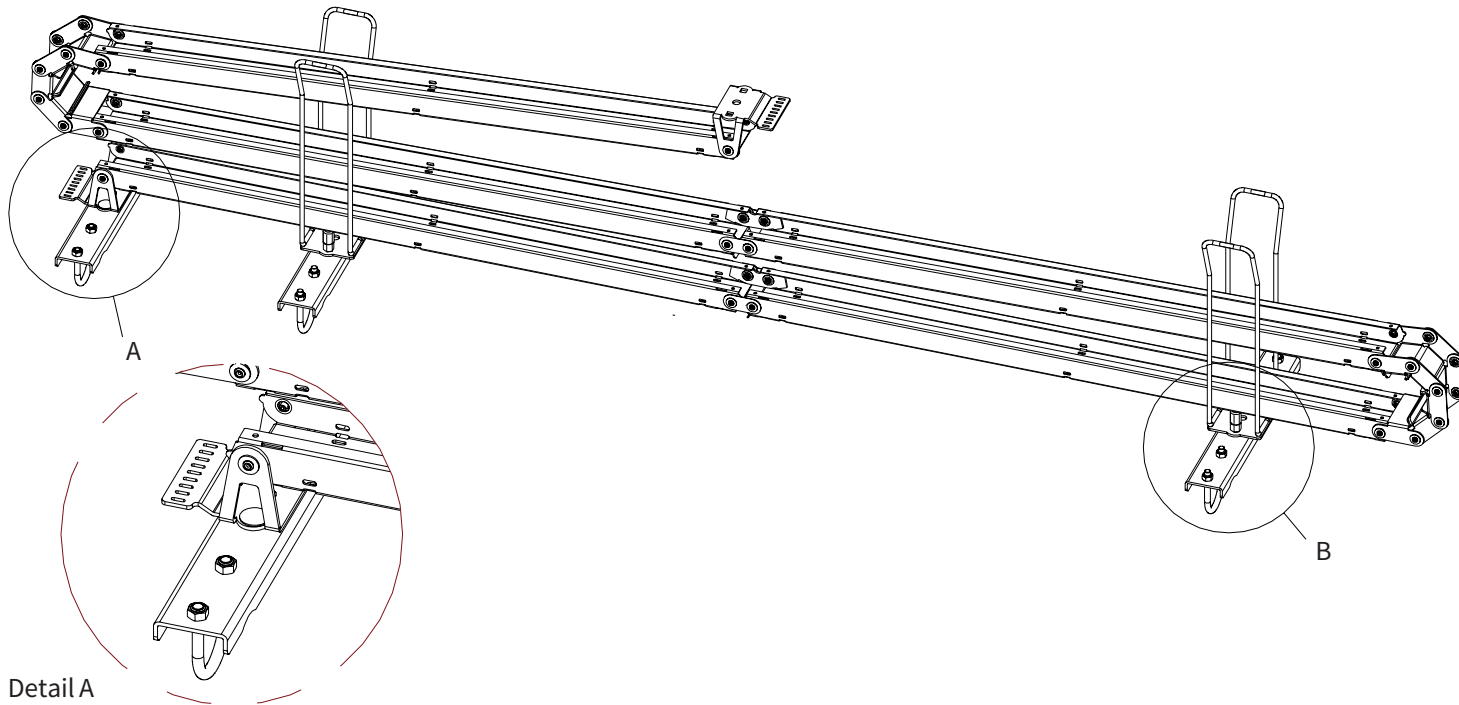

ADMIRAL
STAGING

Drawings:
Snake cable guide base 4 mtr - H 15 mtr
RIKGSN415

138

84

3946

Product: Snake cable guide base 4 mtr - H 15 mtr

Code: RIKGSN415

ADMIRAL
STAGING

Detail C

Product: Snake cable guide base 4 mtr - H 15 mtr

Code: RIKGSN415

ADMIRAL
STAGING

Product: Snake cable guide base 4 mtr - H 15 mtr

Code: RIKGSN415

Detail A

Detail B

Product: Snake cable guide base 4 mtr - H 15 mtr

Code: RIKGSN415

ADMIRAL
STAGING

Assembly set for single tube is included in the RIKGSN415

Product: Snake assembly set for single tube 50mm

Code: RIKGSN120

Detail A

Detail B

Snake extension set for 30 truss

Snake extension set for 40 truss

Product: Snake extension set for 30 / 40 truss

Code: RIKGSN121 / RIKGSN122