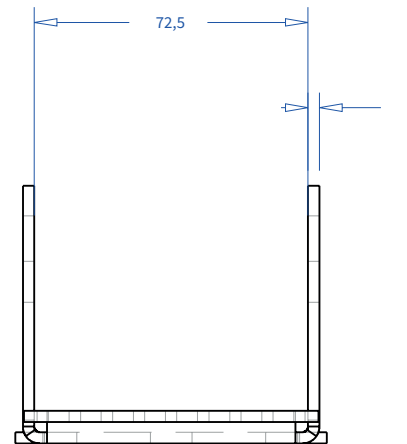

ADMIRAL
STAGING

Drawings:
Snake cable guide base 4 mtr - H 15 mtr
RIKGSN415

138

84

3946

Product: Snake cable guide base 4 mtr - H 15 mtr

Code: RIKGSN415

ADMIRAL
STAGING

Detail C

Product: Snake cable guide base 4 mtr - H 15 mtr

Code: RIKGSN415

ADMIRAL
STAGING

Product: Snake cable guide base 4 mtr - H 15 mtr

Code: RIKGSN415

Detail A

Detail B

Product: Snake cable guide base 4 mtr - H 15 mtr

Code: RIKGSN415

ADMIRAL
STAGING

Assembly set for single tube is included in the RIKGSN415

Product: Snake assembly set for single tube 50mm

Code: RIKGSN120

Detail A