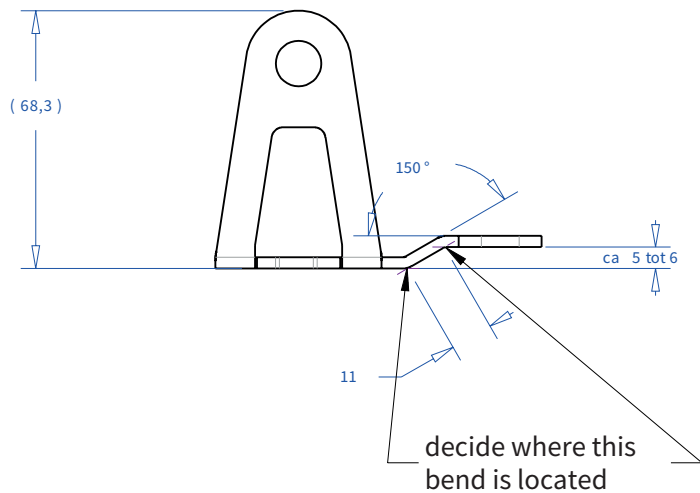

ADMIRAL
STAGING

Drawings:
Snake cable guide base 4 mtr - H 15 mtr
RIKGSN415

138

84

3946

Product: Snake cable guide base 4 mtr - H 15 mtr

Code: RIKGSN415

ADMIRAL
STAGING

Detail C

Product: Snake cable guide base 4 mtr - H 15 mtr

Code: RIKGSN415

ADMIRAL
STAGING

Product: Snake cable guide base 4 mtr - H 15 mtr

Code: RIKGSN415

Detail A

Detail B

Product: Snake cable guide base 4 mtr - H 15 mtr

Code: RIKGSN415

ADMIRAL
STAGING

Assembly set for single tube is included in the RIKGSN415

Product: Snake assembly set for single tube 50mm

Code: RIKGSN120

Detail A