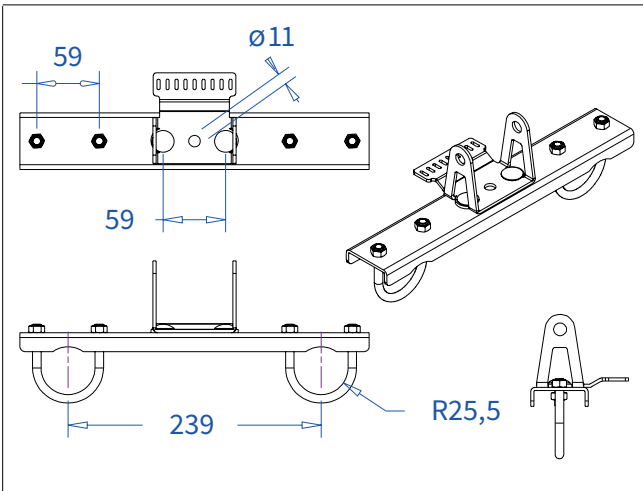

Detail C

Product: Snake cable guide base 4 mtr - H 15 mtr

Code: RIKGSN415

ADMIRAL
STAGING

Product: Snake cable guide base 4 mtr - H 15 mtr

Code: RIKGSN415

Detail A

Detail B

Product: Snake cable guide base 4 mtr - H 15 mtr

Code: RIKGSN415

ADMIRAL
STAGING

Assembly set for single tube is included in the RIKGSN415

Product: Snake assembly set for single tube 50mm

Code: RIKGSN120

Detail A

Detail B

Snake extension set for 30 truss

Snake extension set for 40 truss

Product: Snake extension set for 30 / 40 truss

Code: RIKGSN121 / RIKGSN122