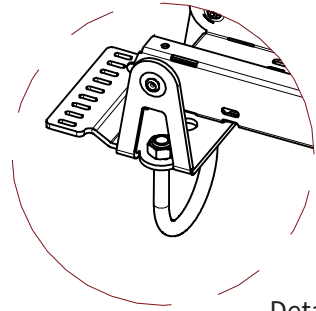

ADMIRAL
STAGING

Drawings:
Snake cable guide base 4 mtr - H 15 mtr
RIKGSN415

138

84

3946

Product: Snake cable guide base 4 mtr - H 15 mtr

Code: RIKGSN415

ADMIRAL
STAGING

Detail C

Product: Snake cable guide base 4 mtr - H 15 mtr

Code: RIKGSN415

ADMIRAL
STAGING

Product: Snake cable guide base 4 mtr - H 15 mtr

Code: RIKGSN415

Detail A

Detail B

Product: Snake cable guide base 4 mtr - H 15 mtr

Code: RIKGSN415

ADMIRAL
STAGING

Assembly set for single tube is included in the RIKGSN415

Product: Snake assembly set for single tube 50mm

Code: RIKGSN120

Detail A