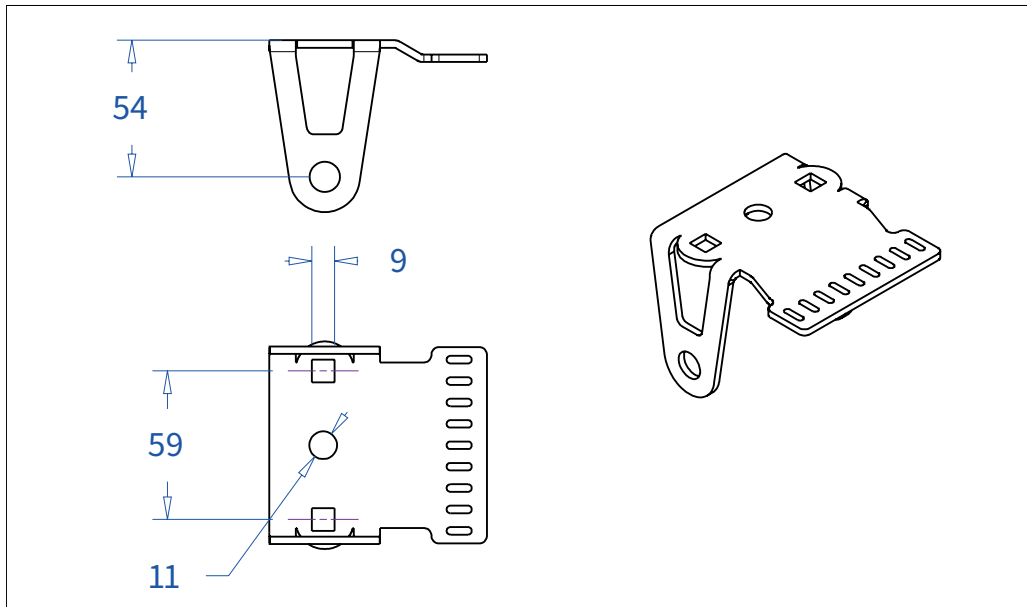

ADMIRAL
STAGING

Drawings:
Snake cable guide base 4 mtr - H 15 mtr
RIKGSN415

138

84

3946

Product: Snake cable guide base 4 mtr - H 15 mtr

Code: RIKGSN415

ADMIRAL
STAGING

Detail C

Product: Snake cable guide base 4 mtr - H 15 mtr

Code: RIKGSN415

ADMIRAL
STAGING

Product: Snake cable guide base 4 mtr - H 15 mtr

Code: RIKGSN415

Detail A

Detail B

Product: Snake cable guide base 4 mtr - H 15 mtr

Code: RIKGSN415

ADMIRAL
STAGING

Assembly set for single tube is included in the RIKGSN415

Product: Snake assembly set for single tube 50mm

Code: RIKGSN120

Detail A

Detail B

Snake extension set for 30 truss

Snake extension set for 40 truss

Product: Snake extension set for 30 / 40 truss

Code: RIKGSN121 / RIKGSN122