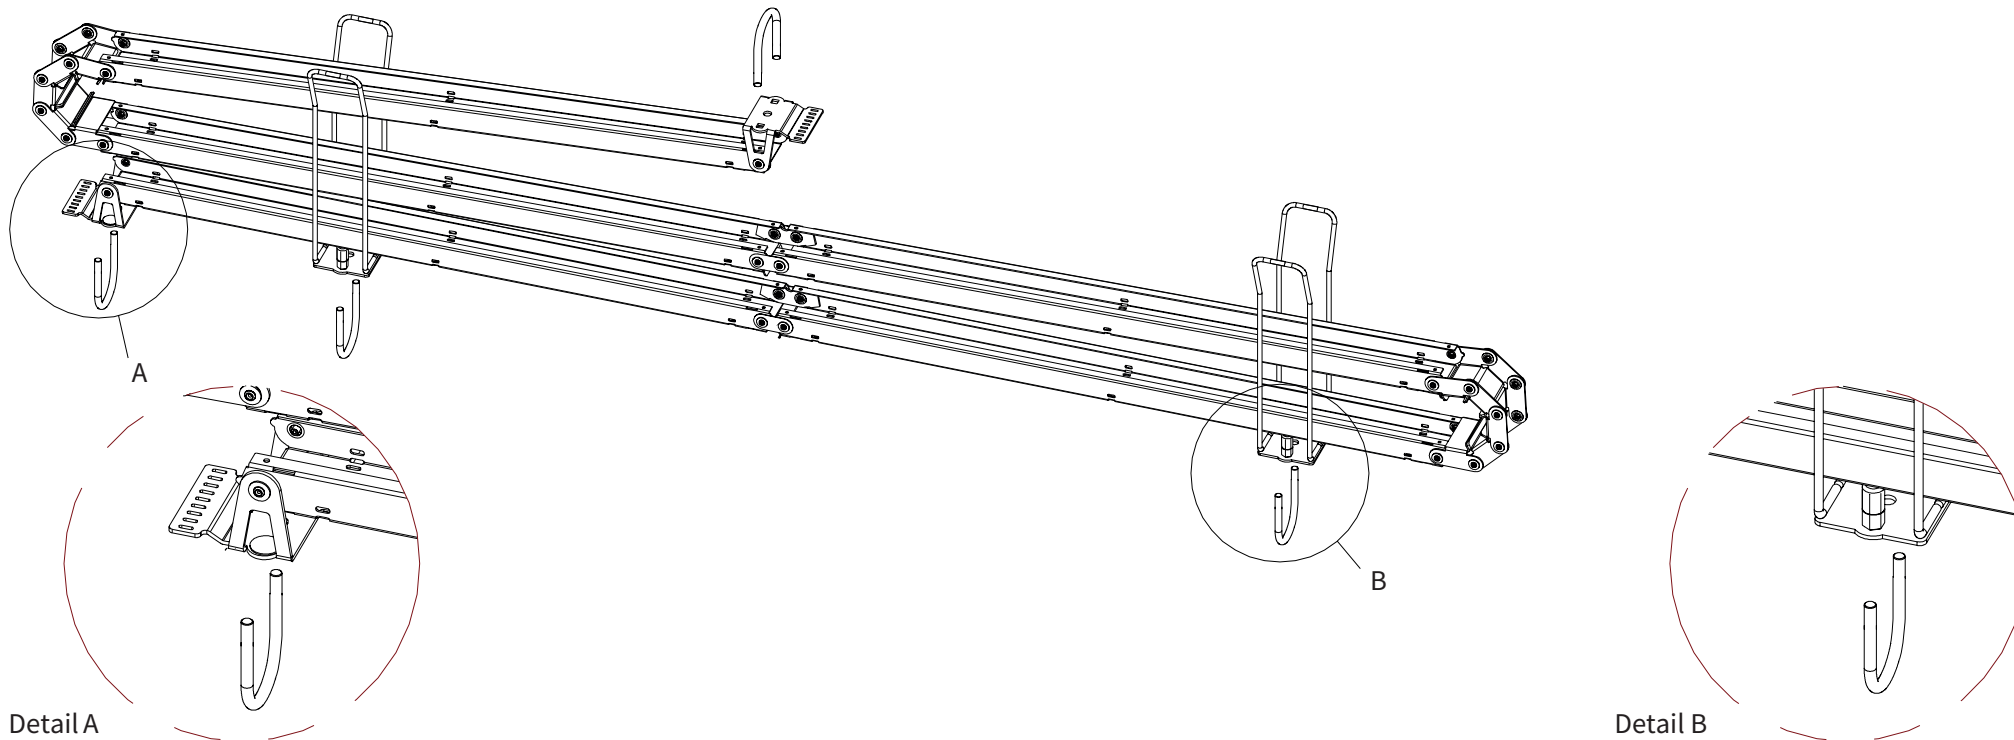

ADMIRAL
STAGING

Drawings:
Snake cable guide base 4 mtr - H 15 mtr
RIKGSN415

138

84

3946

Product: Snake cable guide base 4 mtr - H 15 mtr

Code: RIKGSN415

ADMIRAL
STAGING

Detail C

Product: Snake cable guide base 4 mtr - H 15 mtr

Code: RIKGSN415

ADMIRAL
STAGING

Product: Snake cable guide base 4 mtr - H 15 mtr

Code: RIKGSN415

Detail A

Detail B

Product: Snake cable guide base 4 mtr - H 15 mtr

Code: RIKGSN415

ADMIRAL
STAGING

Assembly set for single tube is included in the RIKGSN415

Product: Snake assembly set for single tube 50mm

Code: RIKGSN120

Detail A

Detail B

Snake extension set for 30 truss

Snake extension set for 40 truss

Product: Snake extension set for 30 / 40 truss

Code: RIKGSN121 / RIKGSN122