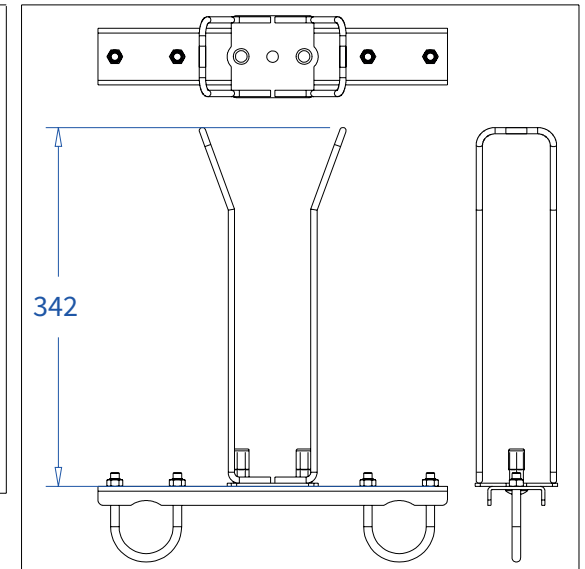

Detail C

Product: Snake cable guide base 4 mtr - H 15 mtr

Code: RIKGSN415

ADMIRAL
STAGING

Product: Snake cable guide base 4 mtr - H 15 mtr

Code: RIKGSN415

Detail A

Detail B

Product: Snake cable guide base 4 mtr - H 15 mtr

Code: RIKGSN415

ADMIRAL
STAGING

Assembly set for single tube is included in the RIKGSN415

Product: Snake assembly set for single tube 50mm

Code: RIKGSN120

Detail A

Detail B

Snake extension set for 30 truss

Snake extension set for 40 truss

Product: Snake extension set for 30 / 40 truss

Code: RIKGSN121 / RIKGSN122