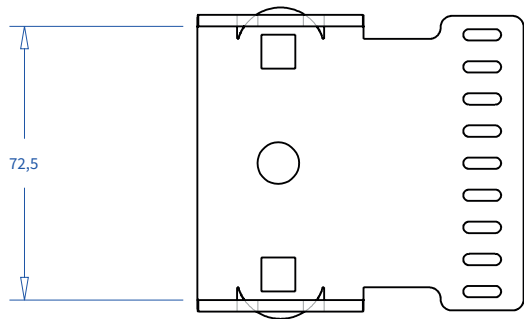

ADMIRAL
STAGING

Drawings:
Snake cable guide base 4 mtr - H 15 mtr
RIKGSN415

138

84

3946

Product: Snake cable guide base 4 mtr - H 15 mtr

Code: RIKGSN415

ADMIRAL
STAGING

Detail C

Product: Snake cable guide base 4 mtr - H 15 mtr

Code: RIKGSN415

ADMIRAL
STAGING

Product: Snake cable guide base 4 mtr - H 15 mtr

Code: RIKGSN415

Detail A

Detail B

Product: Snake cable guide base 4 mtr - H 15 mtr

Code: RIKGSN415

ADMIRAL
STAGING

Assembly set for single tube is included in the RIKGSN415

Product: Snake assembly set for single tube 50mm

Code: RIKGSN120

Detail A