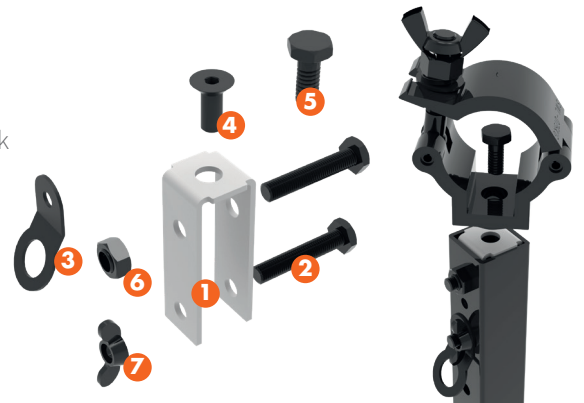

### 1 CHOOSE HEIGHT

#### Freedom length profiles set

Lengths available	50 cm	100 cm	150 cm	200 cm
Article code:	RIPFSSR2050	RIPFSSR2100	RIPFSSR2150	RIPFSSR2200
EAN code:	8720094429076	8720094429083	8720094429090	8720094429106
<b>Set includes</b>	<b>2x profile 50 cm</b>	<b>2x profile 100 cm</b>	<b>2x profile 150 cm</b>	<b>2x profile 200 cm</b>
Article code:	RIPFZP30	RIPFZP35	RIPFZP40	RIPFZP45
WLL:	200 kg			
Material:	aluminium			
Dimensions mm:	500 x 40 x 40	1000 x 40 x 40	1500 x 40 x 40	2000 x 40 x 40
Weight:	0.6 kg	1.25 kg	1.85 kg	2.5 kg
	<b>2x nut plate M10</b>	<b>2x nut plate M10</b>	<b>2x nut plate M10</b>	<b>2x nut plate M10</b>
Article code:	RIPFZM10	RIPFZM10	RIPFZM10	RIPFZM10
Material:	3 mm stainless steel			

#### Freedom nutplate set M10 content

- 1 x nutplate top M10
- 2 x M10x 55 six sided bolt 8.8 black
- 1 x Safety eye WLL 230kg M10 internal black
- 1 x M10x 25 Hexagon socket bolt for halfcoupler
- 1 x M10x 20 six sided bolt black
- 2 x M10 nut nyloc black
- 2 x M10 wing nut D316 black