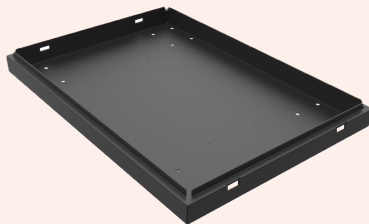

Intended use

Designed as a transporter for 6, 8 and 10mm thick baseplates.

About

The Admiral baseplate dolly is developed to have a highly ergonomic design. Placing heavy baseplates has been made easy with the intuitive design of our transporter. Moving 4 plates (10mm) or 6 plates (6 and 8mm) including conical couplers is no problem for this dolly.

Features

Ergonomically designed guide profile.

Indicator indicates which side the conical couplers should be.

Insert for flight case cover butterfly lock.

160mm castor for smooth rolling the heavy dolly.

Optional

Holder for flightcase, our baseplate holder is separately available, handy if you want to build a baseplate dolly yourself out of a flightcase.

Compose your own dolly that fits your type of baseplate.

components

Base plate dolly frame 730

This frame you use to build a baseplate dolly for 73cm baseplates.

length: 77cm
width: 59cm
weight: 10.7kg

Base plate dolly frame 800

This frame you use to build a baseplate dolly for 80cm baseplates.