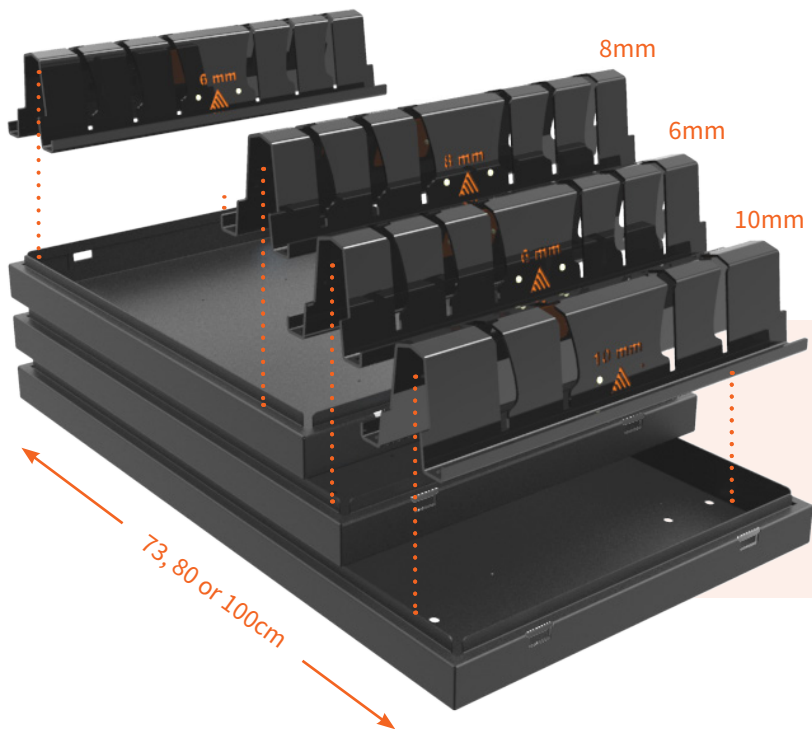

Compose your own dolly that fits your type of baseplate.

components

Base plate dolly frame 730

This frame you use to build a baseplate dolly for 73cm baseplates.

length: 77cm
width: 59cm
weight: 10.7kg

Base plate dolly frame 800

This frame you use to build a baseplate dolly for 80cm baseplates.

length: 84cm
width: 59cm
weight: 11.4kg

Base plate dolly frame 1000

This frame you use to build a baseplate dolly for 1m baseplates.

length: 104cm
width: 59cm
weight: 13.6kg

Base plate holder 6mm

This baseplate holder holds six 6mm thick baseplates.

length: 58cm
capacity: 6 x baseplate 6mm
weight: 5.6kg

Base plate holder 8mm

This baseplate holder holds six 8mm thick baseplates.

length: 58cm
capacity: 6 x baseplate 8mm
weight: 5.6kg

Base plate holder 10mm

This baseplate holder holds four 10mm thick baseplates.

length: 58cm
capacity: 4 x baseplate 10mm
weight: 5.6kg

ADMIRAL
STAGING ESSENTIALS

a brand of Rolight, The Netherlands
Josink Kolkweg 10,
7545 PR Enschede

+31 53 430 12 01
info@admiralstaging.com
www.admiralstaging.com