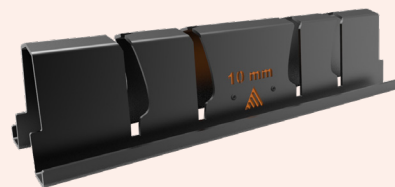

Base plate holder 10mm

This baseplate holder holds four 10mm thick baseplates.

length: 58cm
capacity: 4 x baseplate 10mm
weight: 5.6kg

ADMIRAL
STAGING ESSENTIALS

a brand of Rolight, The Netherlands
Josink Kolkweg 10,
7545 PR Enschede

+31 53 430 12 01
info@admiralstaging.com
www.admiralstaging.com