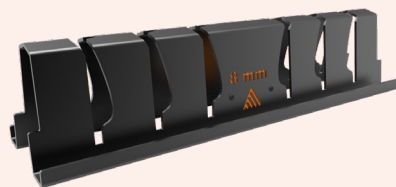

Base plate holder 8mm

This baseplate holder holds six 8mm thick baseplates.

length: 58cm
capacity: 6 x baseplate 8mm
weight: 5.6kg