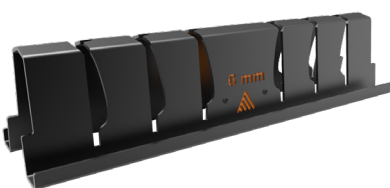

Intended use

Designed as a transporter for 6, 8 and 10mm thick baseplates.

About

The Admiral baseplate dolly is developed to have a highly ergonomic design. Placing heavy baseplates has been made easy with the intuitive design of our transporter. Moving 4 plates (10mm) or 6 plates (6 and 8mm) including conical couplers is no problem for this dolly.

The wheels on the dolly have been equipped with brakes. When they are applied, you can conveniently place your base plates onto the dolly effortlessly. The plates will slide easily into their designated place and when they reach an angle of 90 degrees, your plates are safely and stably stored.

Features

Ergonomically designed guide profile.

Indicator indicates which side the conical couplers should be.

Insert for flight case cover butterfly lock.

160mm castor for smooth rolling the heavy dolly.

Optional

Holder for flightcase, our baseplate holder is separately available, handy if you want to build a baseplate dolly yourself out of a flightcase.

Compose your own dolly that fits your type of baseplate.

components