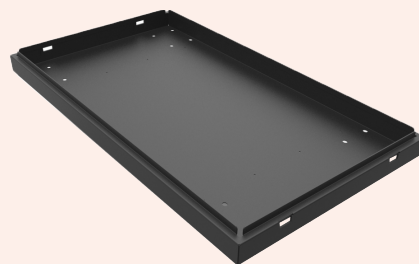

Base plate dolly frame 1000

This frame you use to build a baseplate dolly for 1m baseplates.

length: 104cm
width: 59cm
weight: 13.6kg