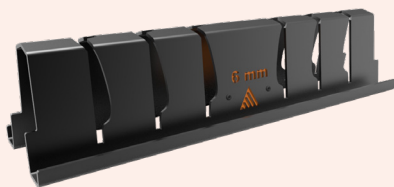

Base plate holder 6mm

This baseplate holder holds six 6mm thick baseplates.

length: 58cm
capacity: 6 x baseplate 6mm
weight: 5.6kg