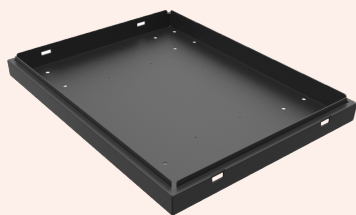

Intended use

Designed as a transporter for 6, 8 and 10mm thick baseplates.

About

The Admiral baseplate dolly is developed to have a highly ergonomic design. Placing heavy baseplates has been made easy with the intuitive design of our transporter. Moving 4 plates (10mm) or 6 plates (6 and 8mm) including conical couplers is no problem for this dolly.

The wheels on the dolly have been equipped with brakes. When they are applied, you can conveniently place your base plates onto the dolly effortlessly. The plates will slide easily into their designated place and when they reach an angle of 90 degrees, your plates are safely and stably stored.

Features

Ergonomically designed guide profile.

Indicator indicates which side the conical couplers should be.

Insert for flight case cover butterfly lock.

160mm castor for smooth rolling the heavy dolly.

Optional

Holder for flightcase, our baseplate holder is separately available, handy if you want to build a baseplate dolly yourself out of a flightcase.

Compose your own dolly that fits your type of baseplate.

components